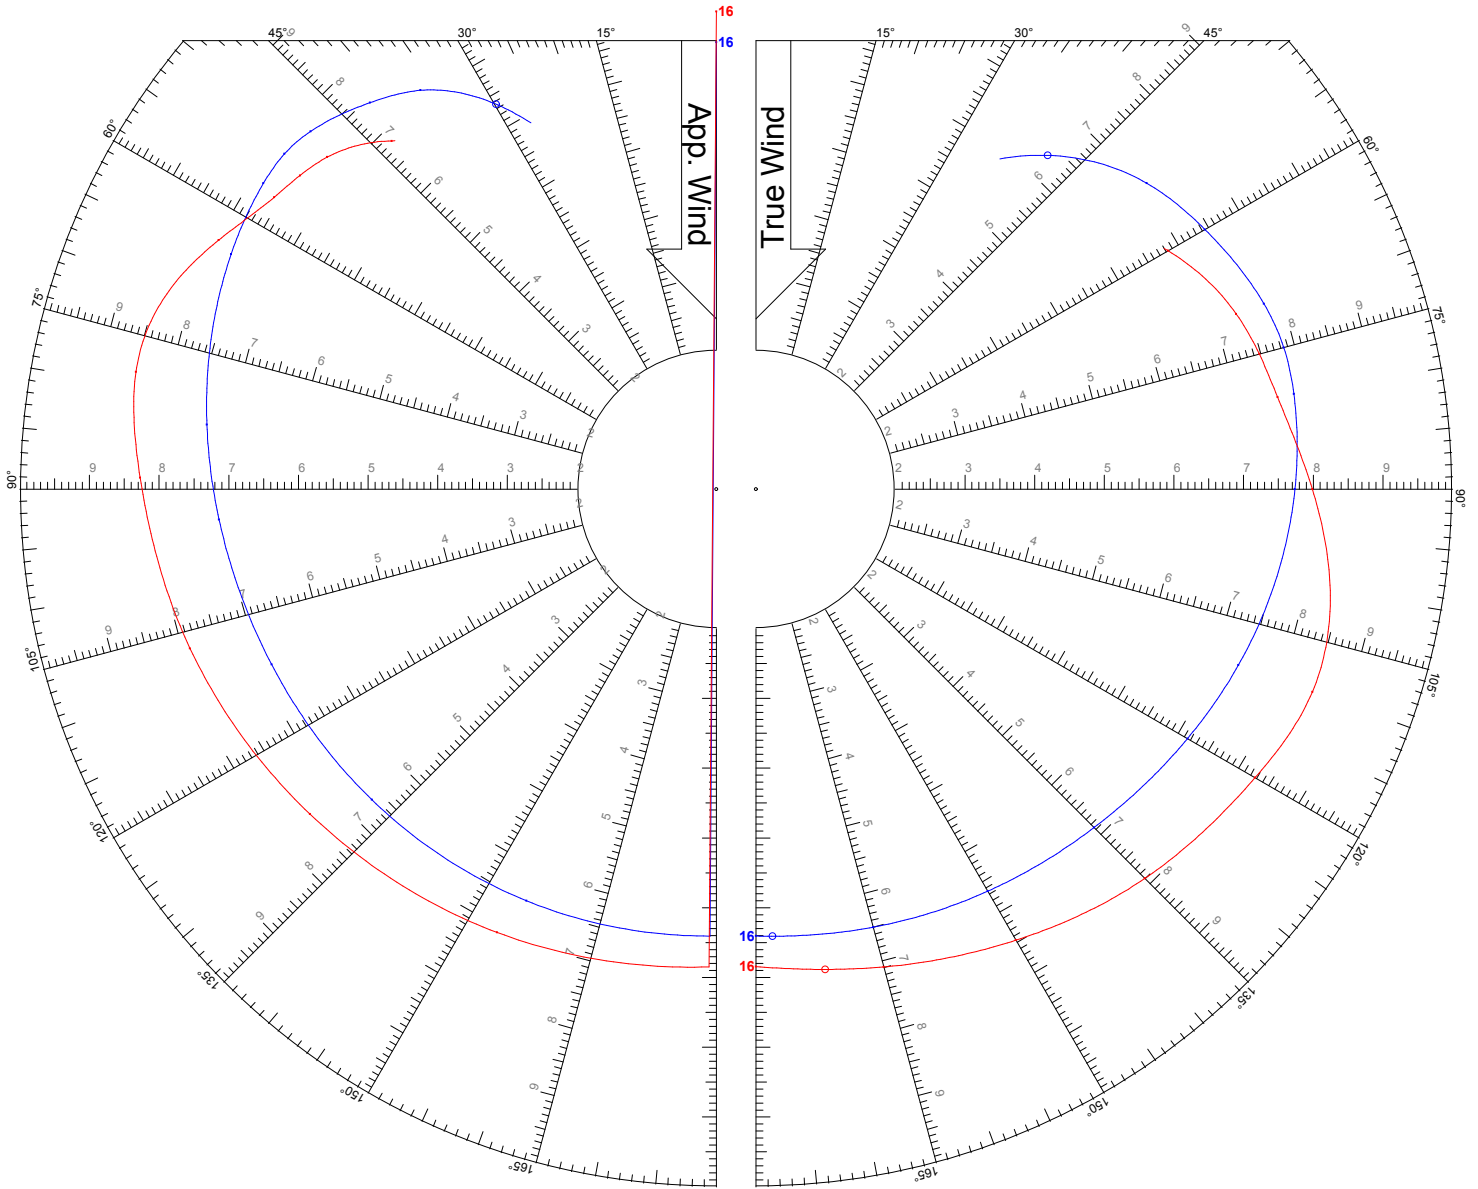

Jib

Symmetric Spinnaker

Asymmetric Spinnaker on Pole

LEGEND

TWS: 14 kts

Jib

Symmetric Spinnaker

Asymmetric Spinnaker on Pole

LEGEND

TWS: 16 kts

Jib

Symmetric Spinnaker

Asymmetric Spinnaker on Pole

LEGEND

TWS: 20 kts

Jib

Symmetric Spinnaker

Asymmetric Spinnaker on Pole