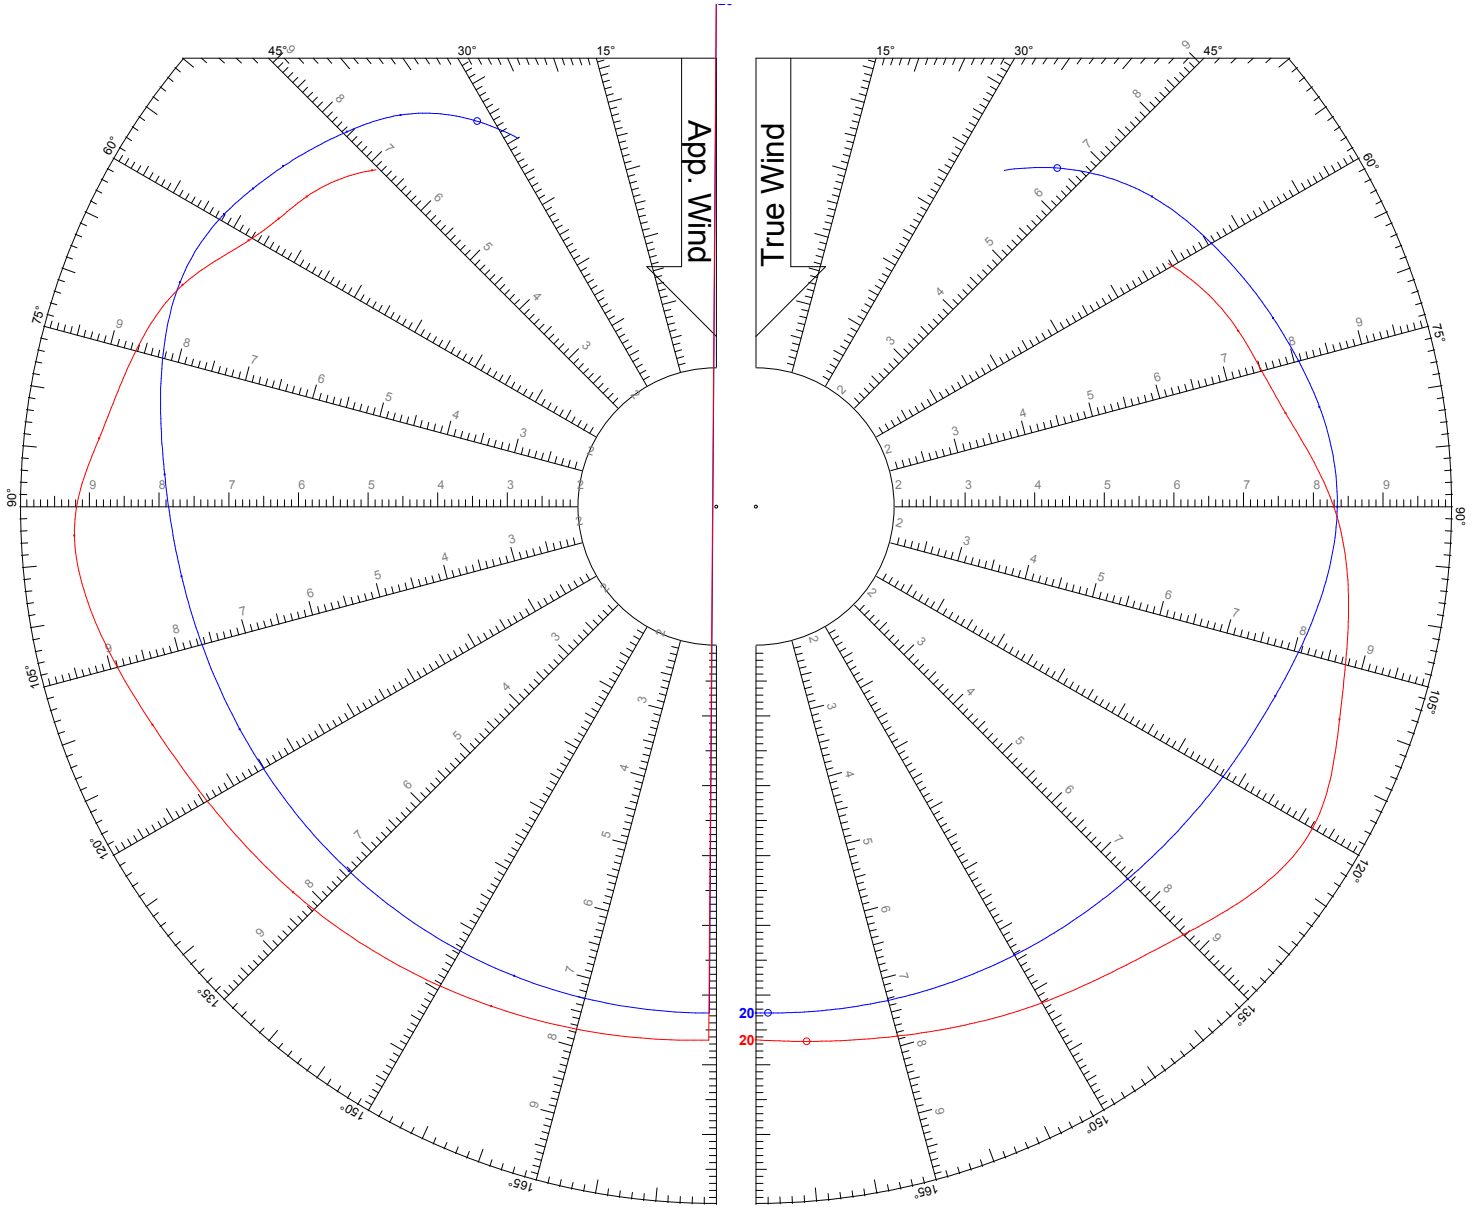

Asymmetric Spinnaker on Pole

SPEED GUIDE

HANSE 345

LEGEND

TWS: 14 kts

Jib

Symmetric Spinnaker

Asymmetric Spinnaker on Pole

LEGEND

TWS: 16 kts

Jib

Symmetric Spinnaker

Asymmetric Spinnaker on Pole

LEGEND

TWS: 20 kts

Jib

Symmetric Spinnaker

Asymmetric Spinnaker on Pole