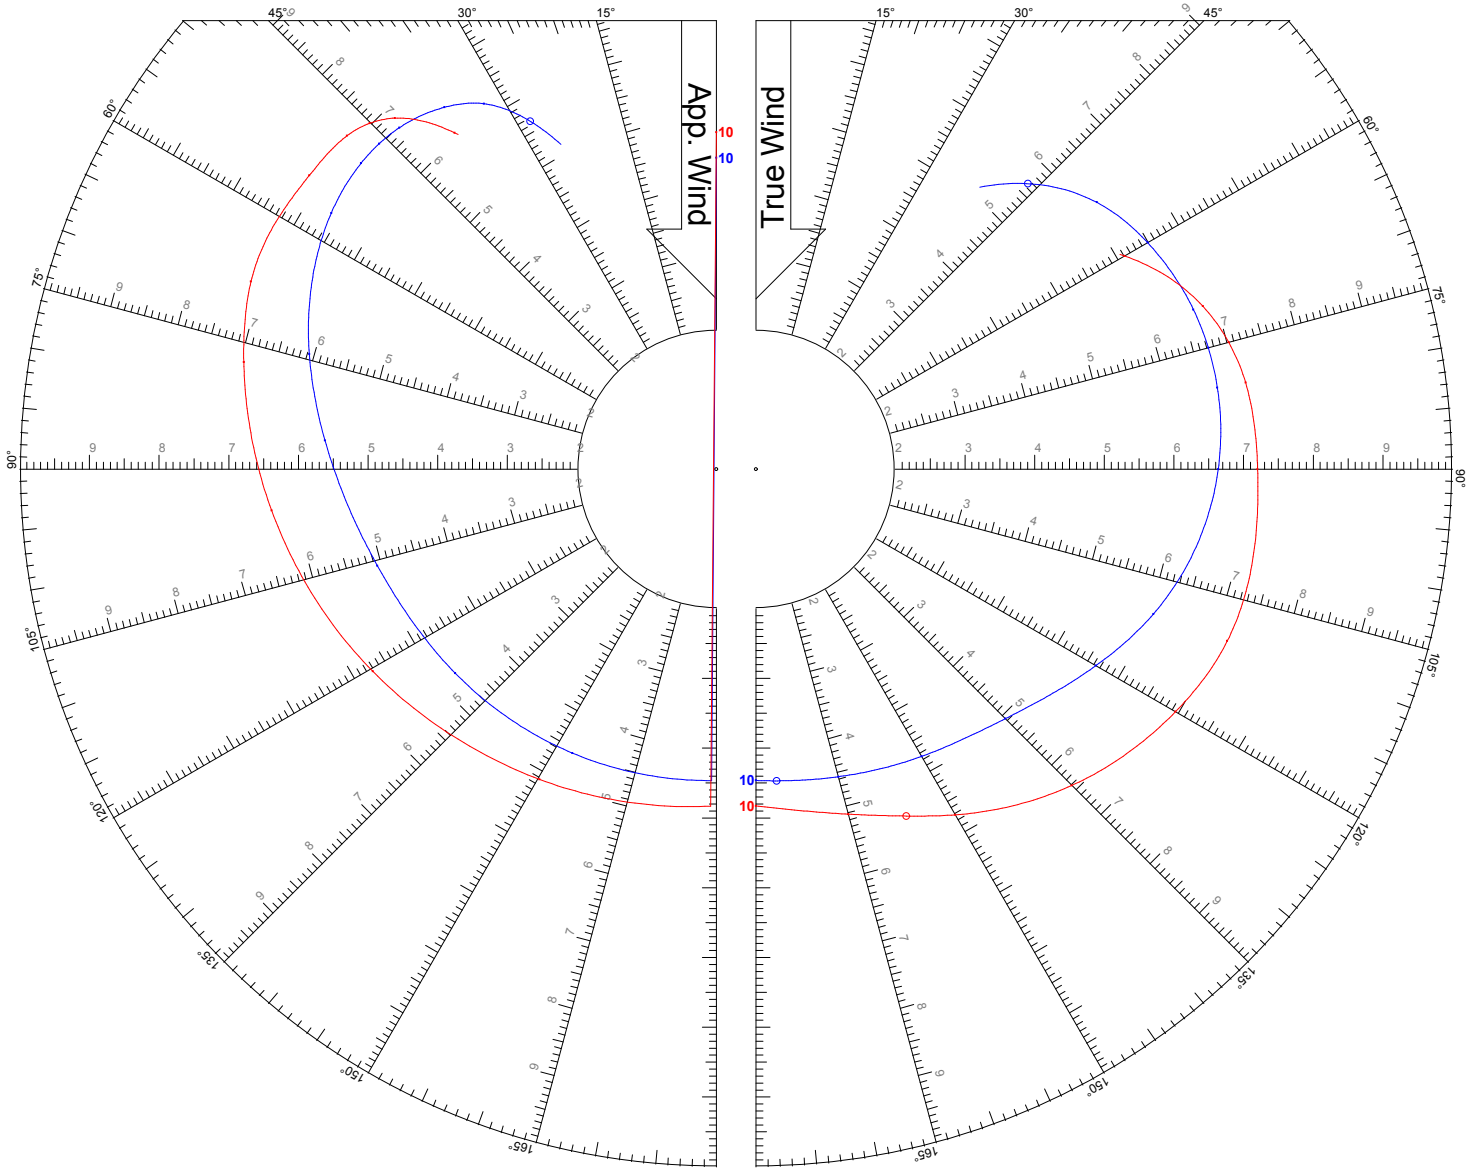

Symmetric Spinnaker

Asymmetric Spinnaker on Pole

LEGEND

TWS: 8 kts

Jib

Symmetric Spinnaker

Asymmetric Spinnaker on Pole

SPEED GUIDE

HANSE 345

LEGEND

TWS: 10 kts

Jib

Symmetric Spinnaker

Asymmetric Spinnaker on Pole

LEGEND

TWS: 12 kts

Jib

Symmetric Spinnaker

Asymmetric Spinnaker on Pole

LEGEND

TWS: 14 kts

Jib

Symmetric Spinnaker

Asymmetric Spinnaker on Pole