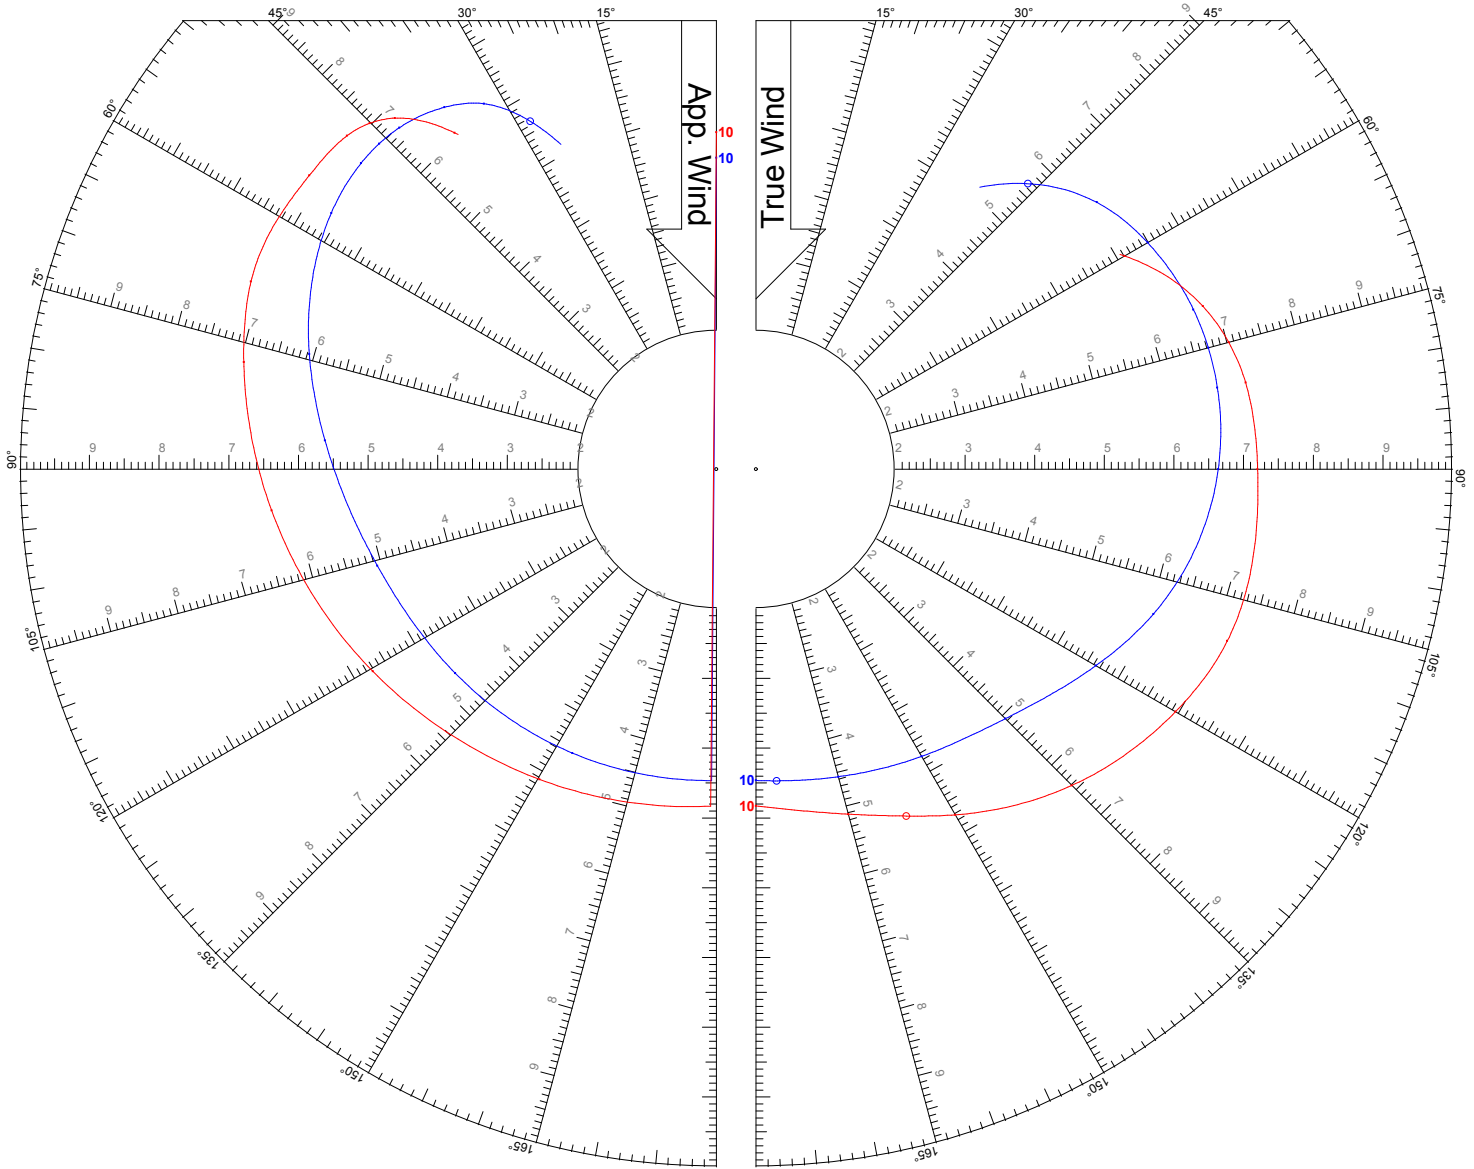

Symmetric Spinnaker

Asymmetric Spinnaker on Pole

LEGEND

TWS: 8 kts

Jib

Symmetric Spinnaker

Asymmetric Spinnaker on Pole

LEGEND

TWS: 10 kts

Jib

Symmetric Spinnaker

Asymmetric Spinnaker on Pole

LEGEND

TWS: 12 kts

Jib

Symmetric Spinnaker