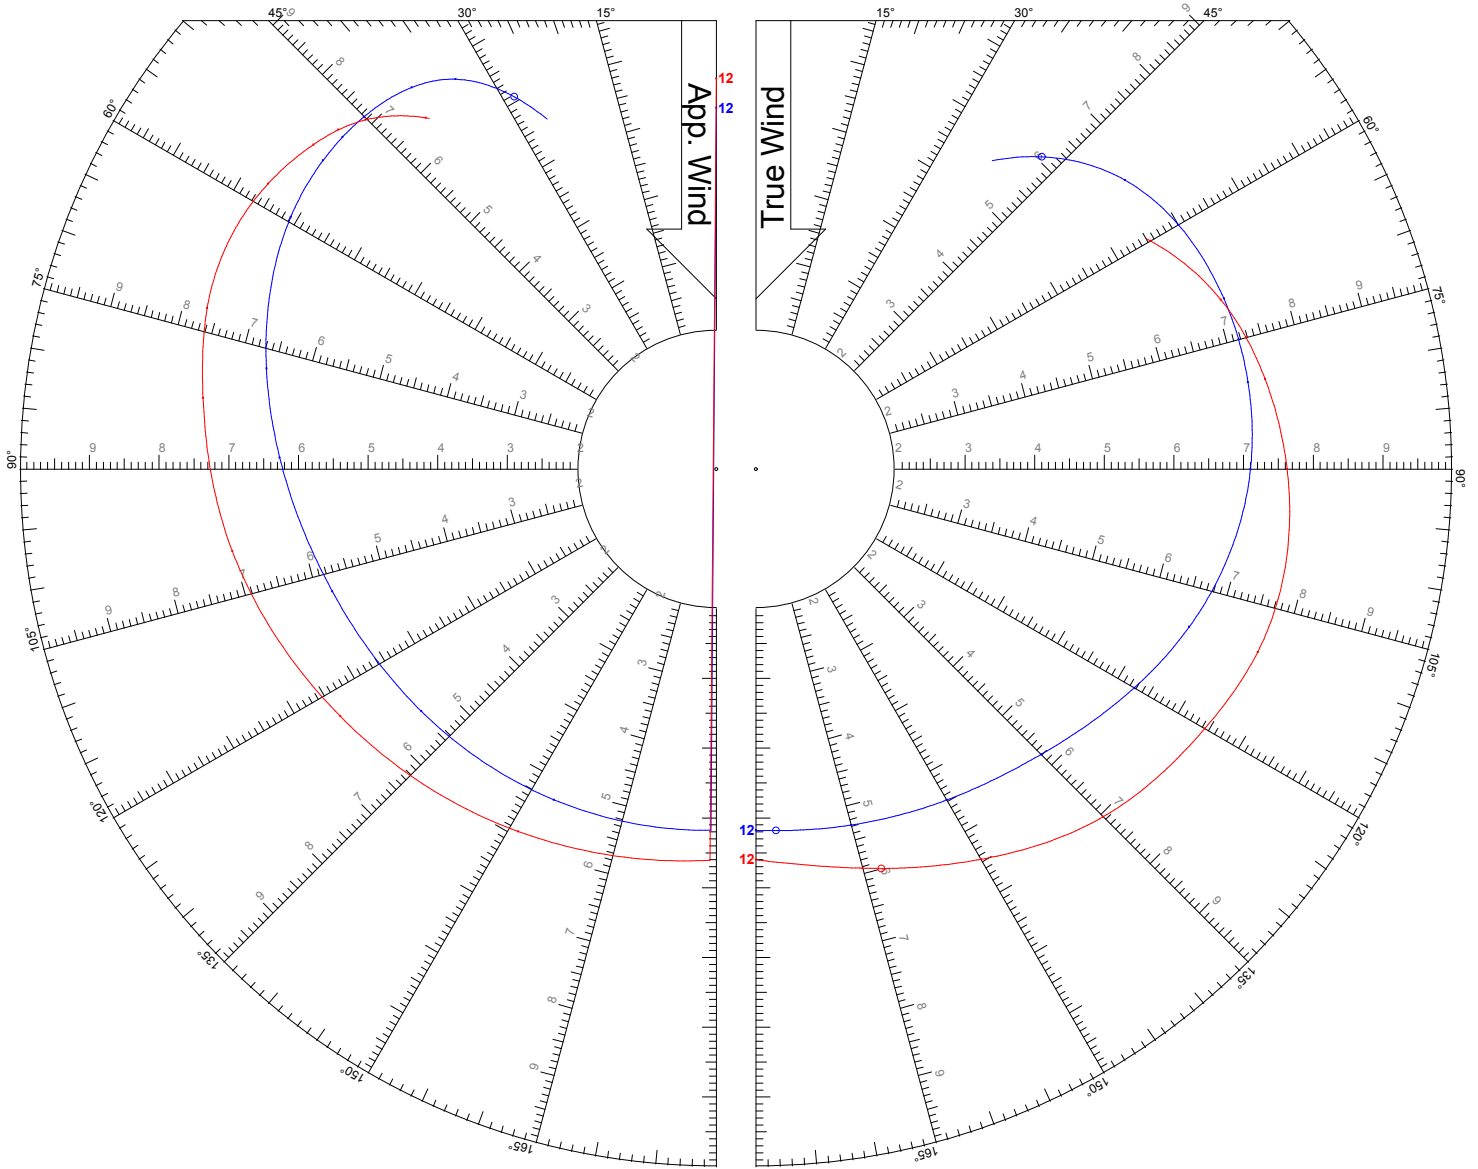

Symmetric Spinnaker

Asymmetric Spinnaker on Pole

LEGEND

TWS: 8 kts

Jib

Symmetric Spinnaker

Asymmetric Spinnaker on Pole

LEGEND

TWS: 10 kts

Jib

Symmetric Spinnaker

Asymmetric Spinnaker on Pole

LEGEND

TWS: 12 kts

Jib

Symmetric Spinnaker