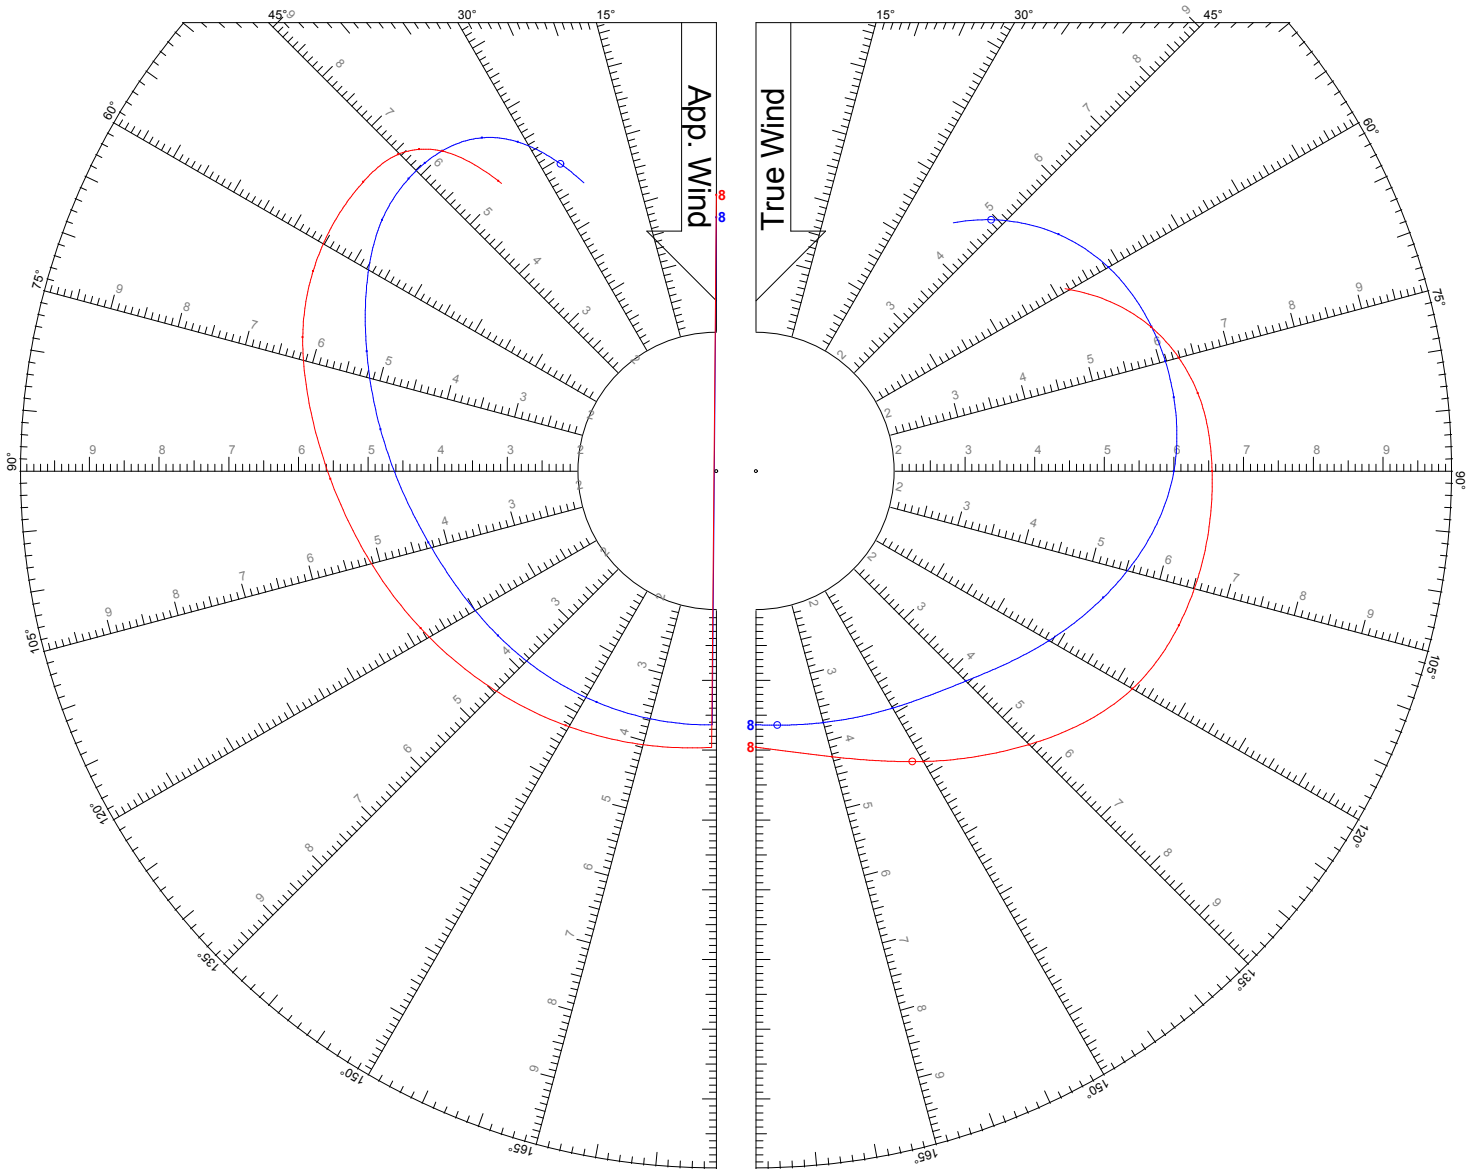

LEGEND

TWS: 6, 8, 10, 12, 14, 16, 20 kts

Jib

Symmetric Spinnaker

Asymmetric Spinnaker on Pole

LEGEND

TWS: 6 kts

Jib

Symmetric Spinnaker

Asymmetric Spinnaker on Pole

LEGEND

TWS: 8 kts

Jib

Symmetric Spinnaker

Asymmetric Spinnaker on Pole

LEGEND