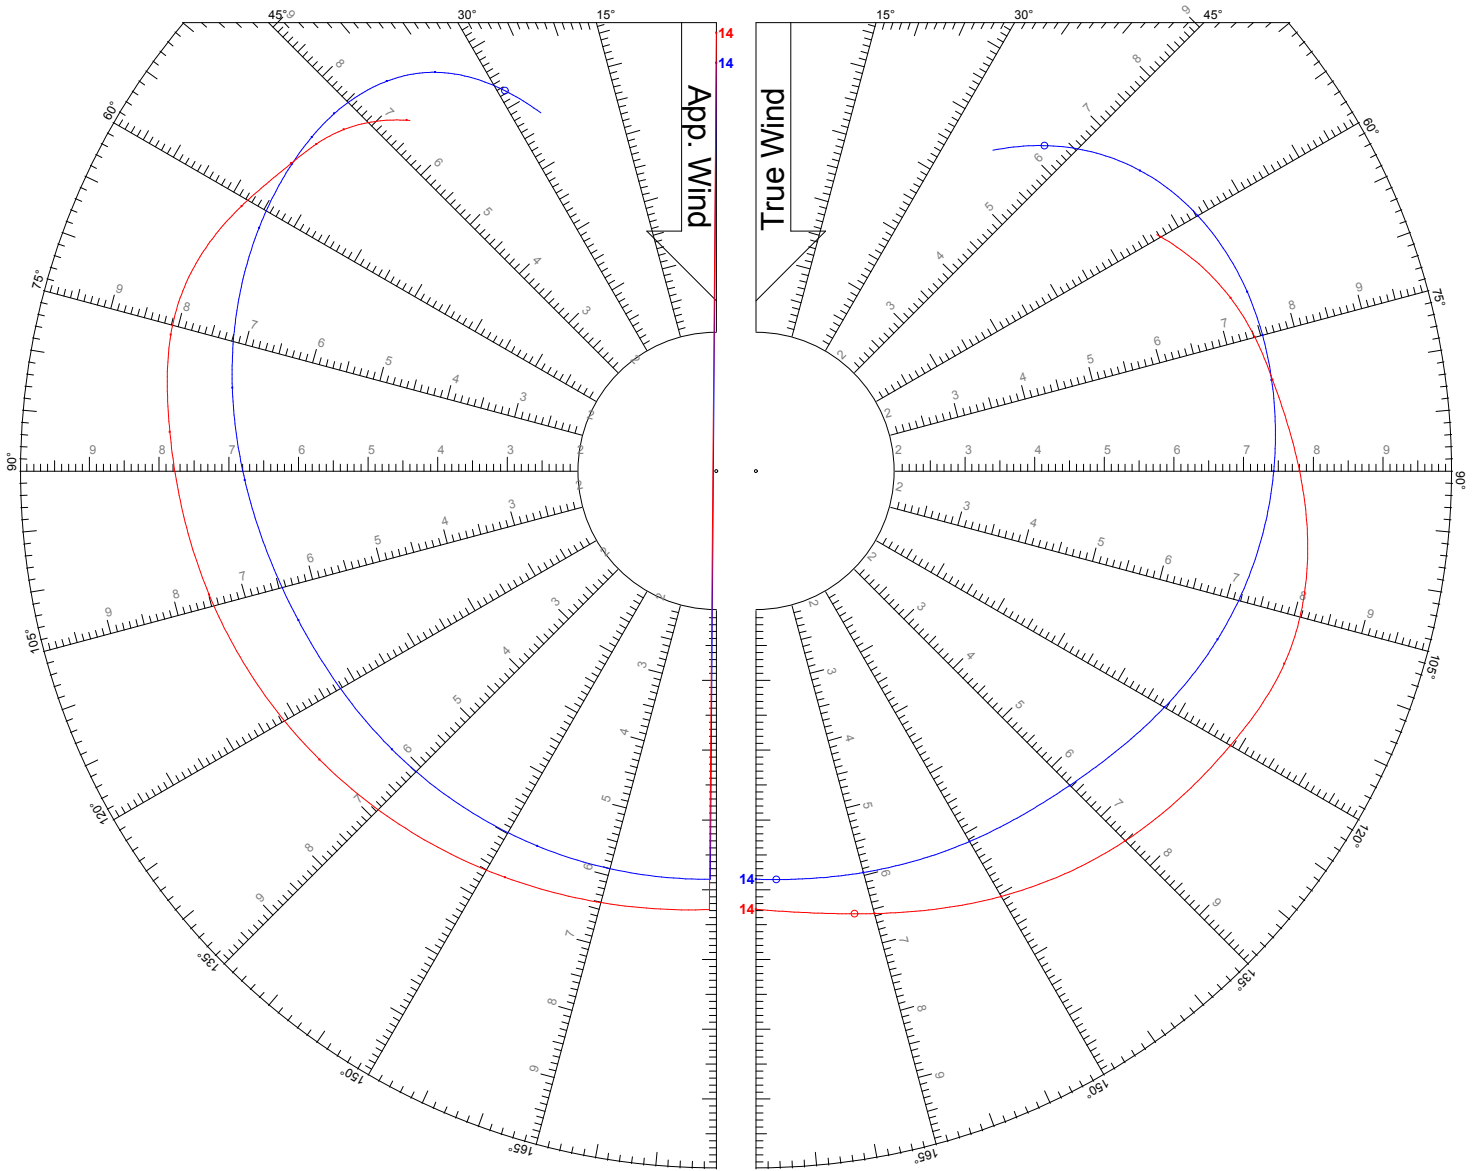

HANSE 345

LEGEND

TWS: 10 kts

Jib

Symmetric Spinnaker

Asymmetric Spinnaker on Pole

LEGEND

TWS: 12 kts

Jib

Symmetric Spinnaker

Asymmetric Spinnaker on Pole

LEGEND

TWS: 14 kts

Jib

Symmetric Spinnaker

Asymmetric Spinnaker on Pole