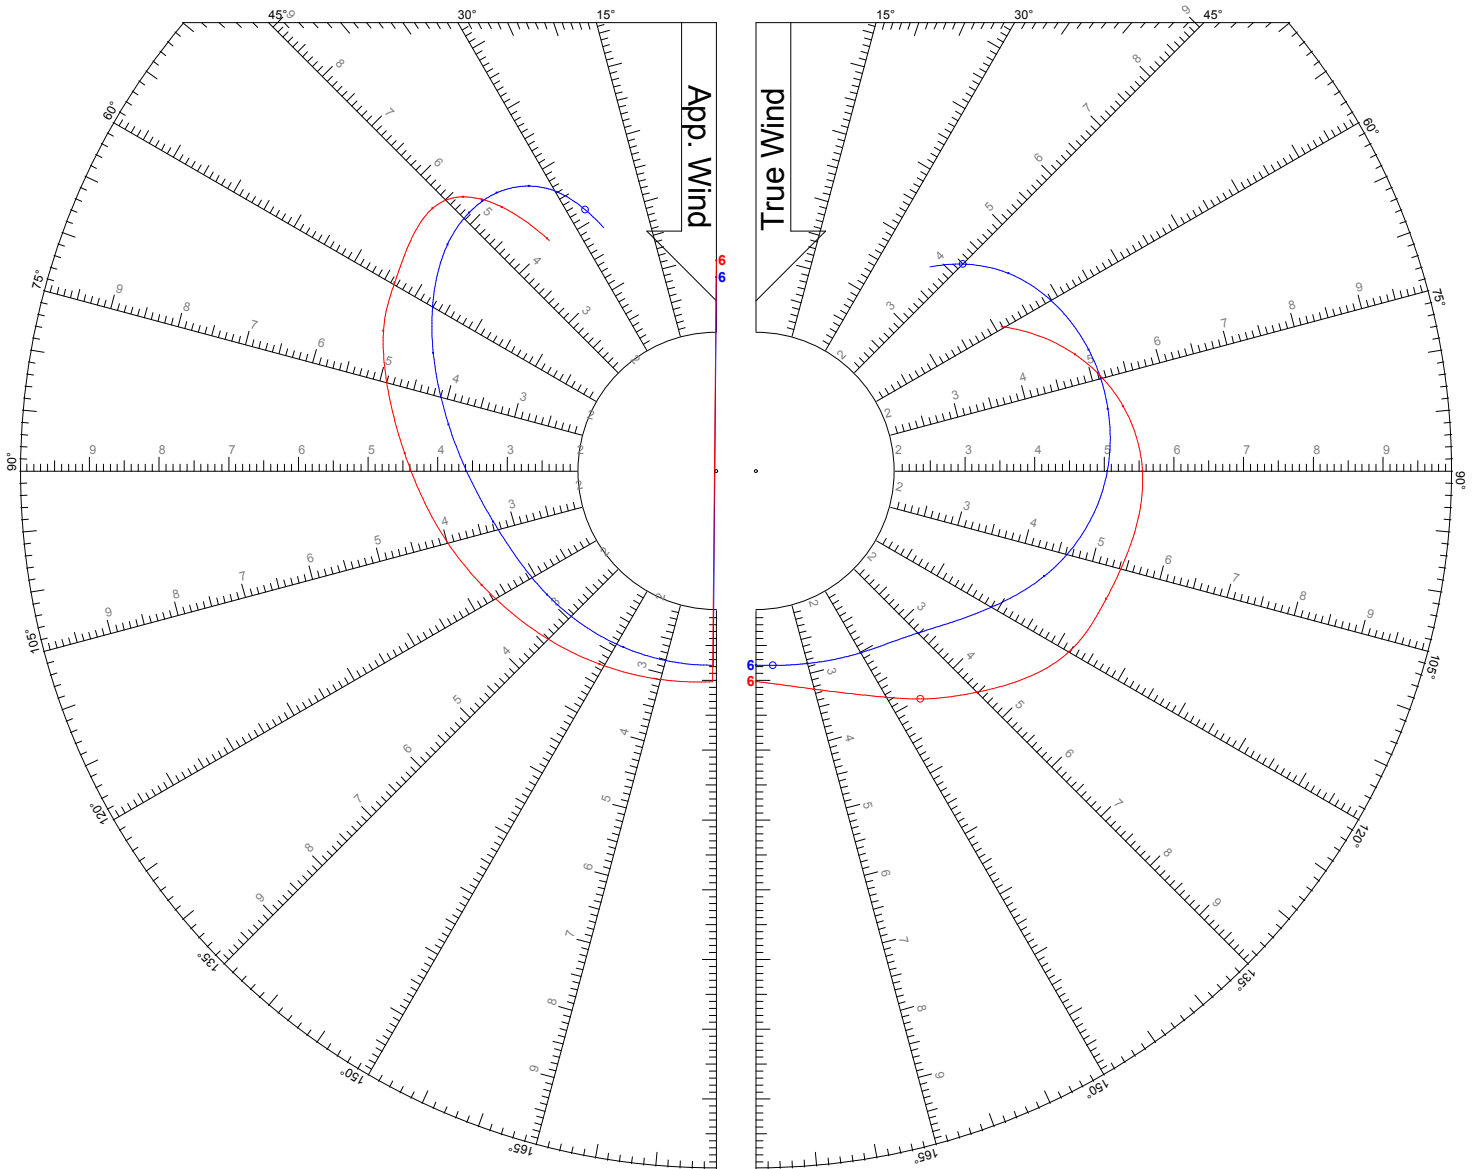

LEGEND

TWS: 6, 8, 10, 12, 14, 16, 20 kts

Jib

Symmetric Spinnaker

Asymmetric Spinnaker on Pole

LEGEND

TWS: 6 kts

Jib

Symmetric Spinnaker

Asymmetric Spinnaker on Pole

LEGEND

TWS: 8 kts

Jib

Symmetric Spinnaker

Asymmetric Spinnaker on Pole

LEGEND

TWS: 10 kts

Jib

Symmetric Spinnaker

Asymmetric Spinnaker on Pole

LEGEND

TWS: 12 kts

Jib

Symmetric Spinnaker