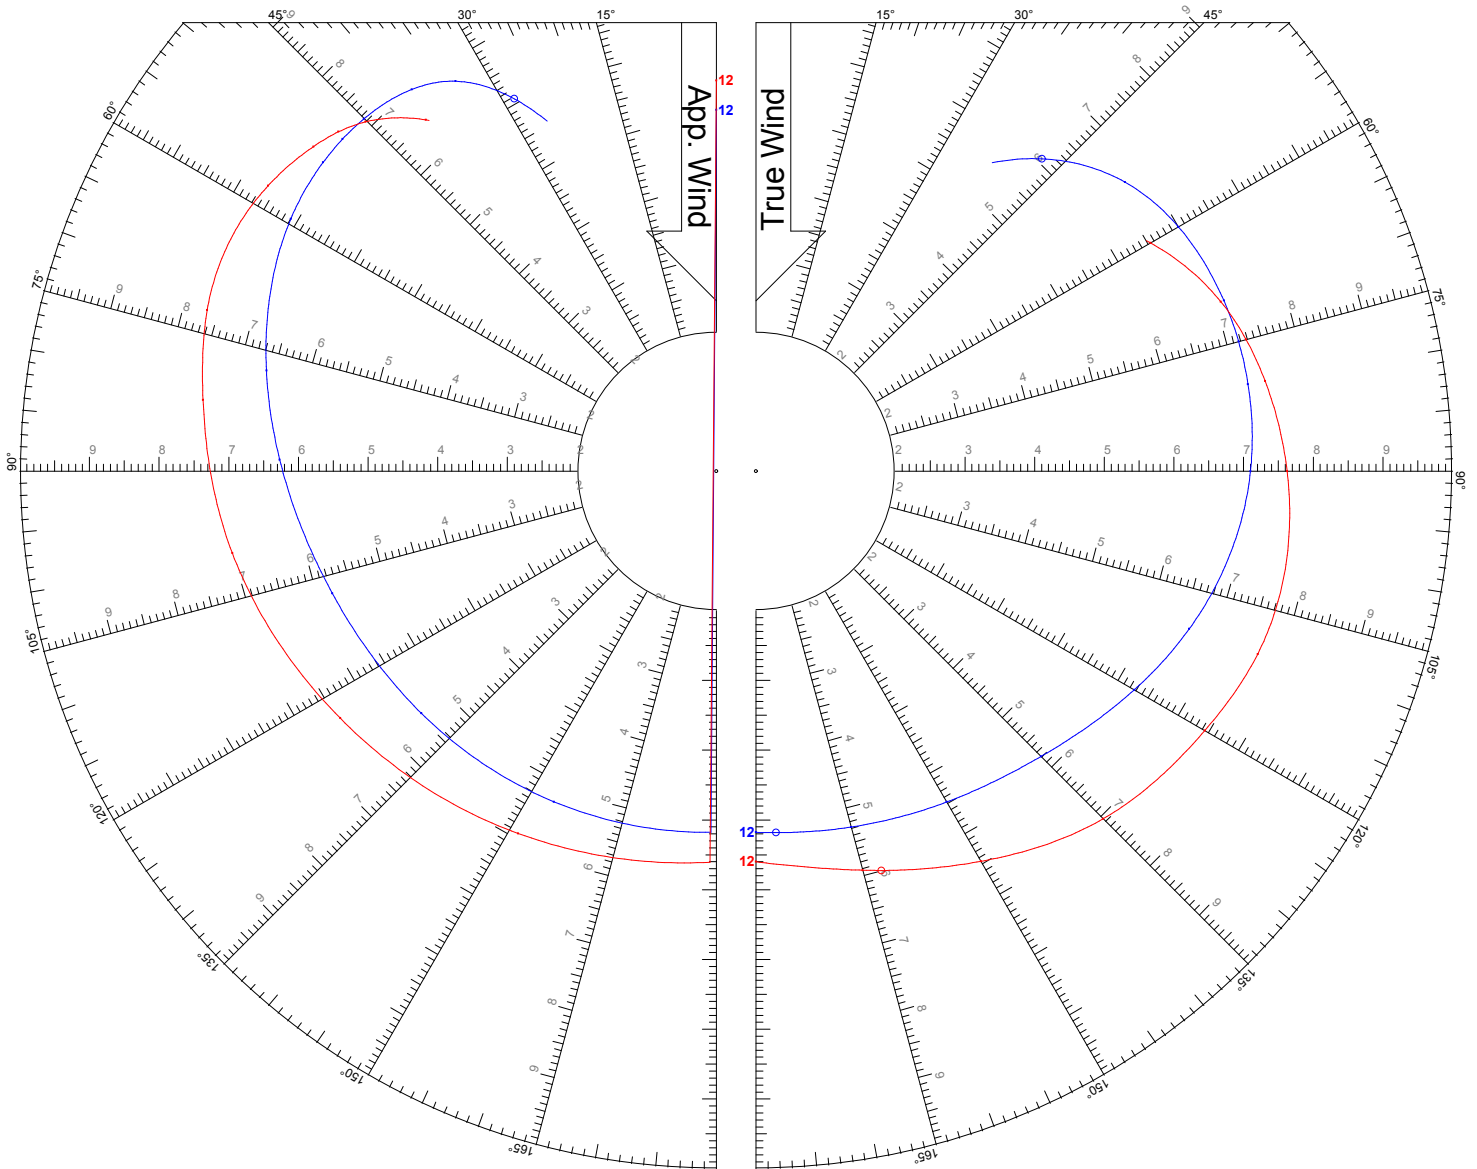

HANSE 345

LEGEND

TWS: 10 kts

Jib

Symmetric Spinnaker

Asymmetric Spinnaker on Pole

LEGEND

TWS: 12 kts

Jib

Symmetric Spinnaker

Asymmetric Spinnaker on Pole

LEGEND

TWS: 14 kts

Jib

Symmetric Spinnaker

Asymmetric Spinnaker on Pole