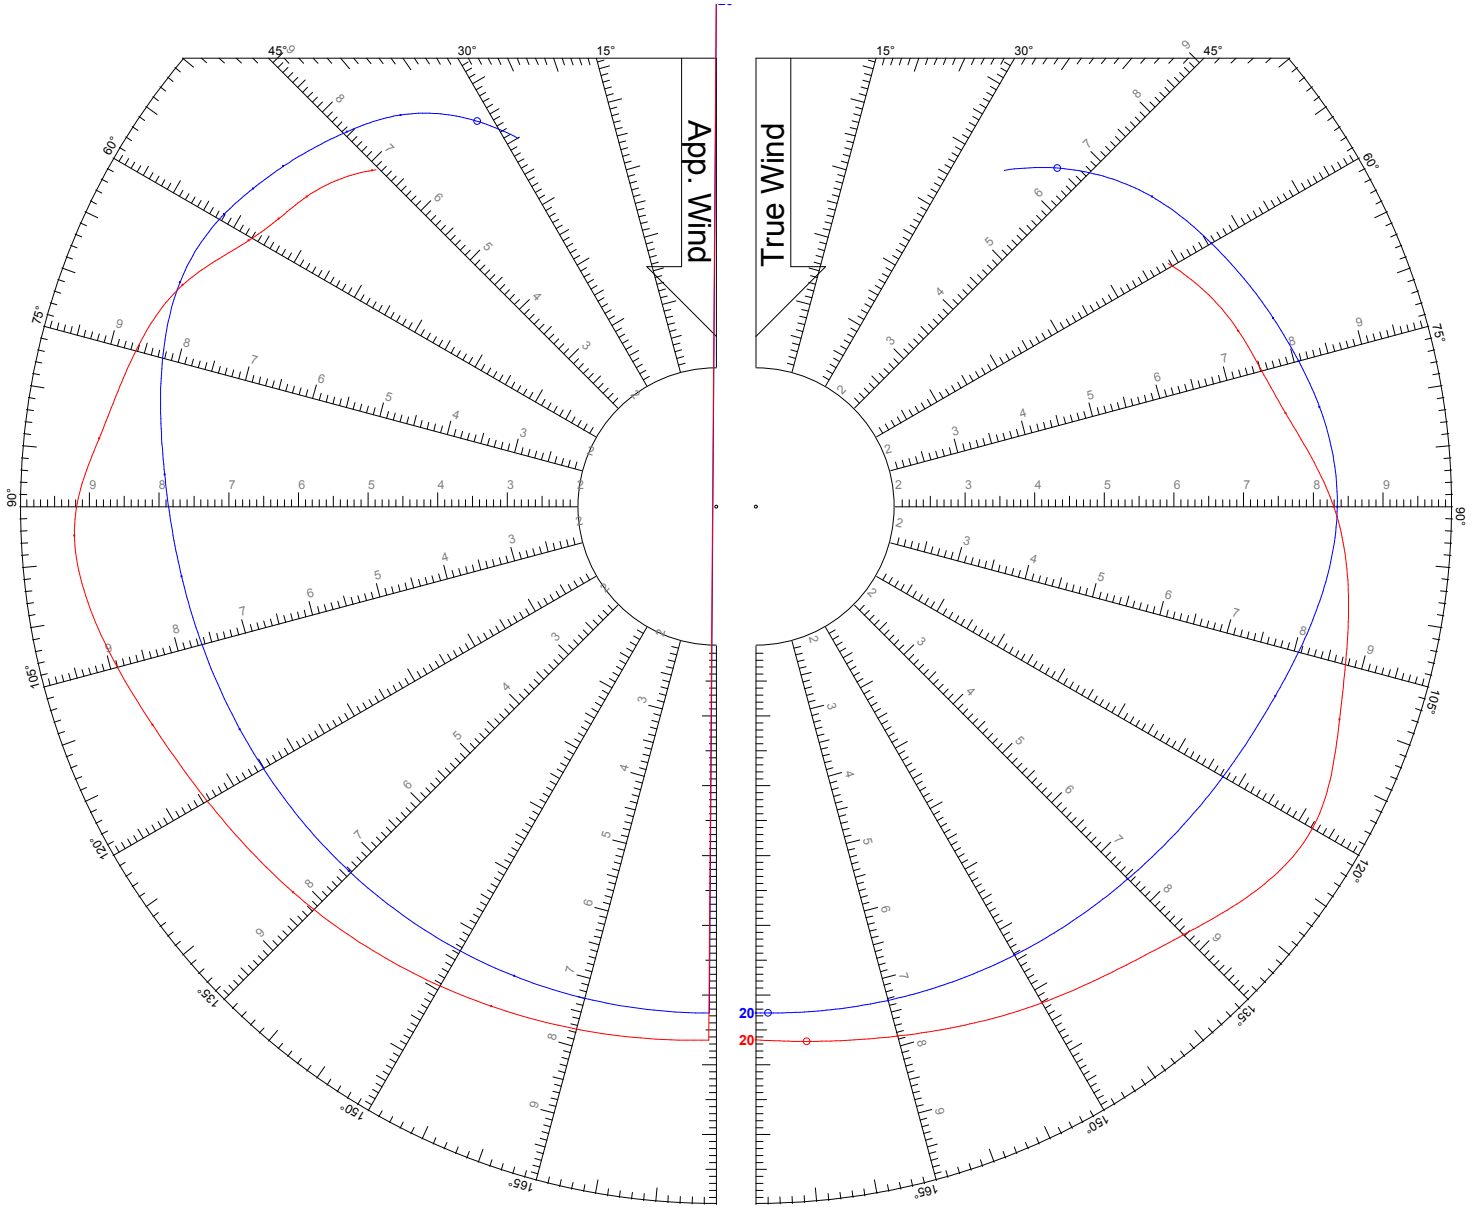

Jib

Symmetric Spinnaker

Asymmetric Spinnaker on Pole

LEGEND

TWS: 14 kts

Jib

Symmetric Spinnaker

Asymmetric Spinnaker on Pole

LEGEND

TWS: 16 kts

Jib

Symmetric Spinnaker

Asymmetric Spinnaker on Pole

LEGEND

TWS: 20 kts

Jib

Symmetric Spinnaker

Asymmetric Spinnaker on Pole