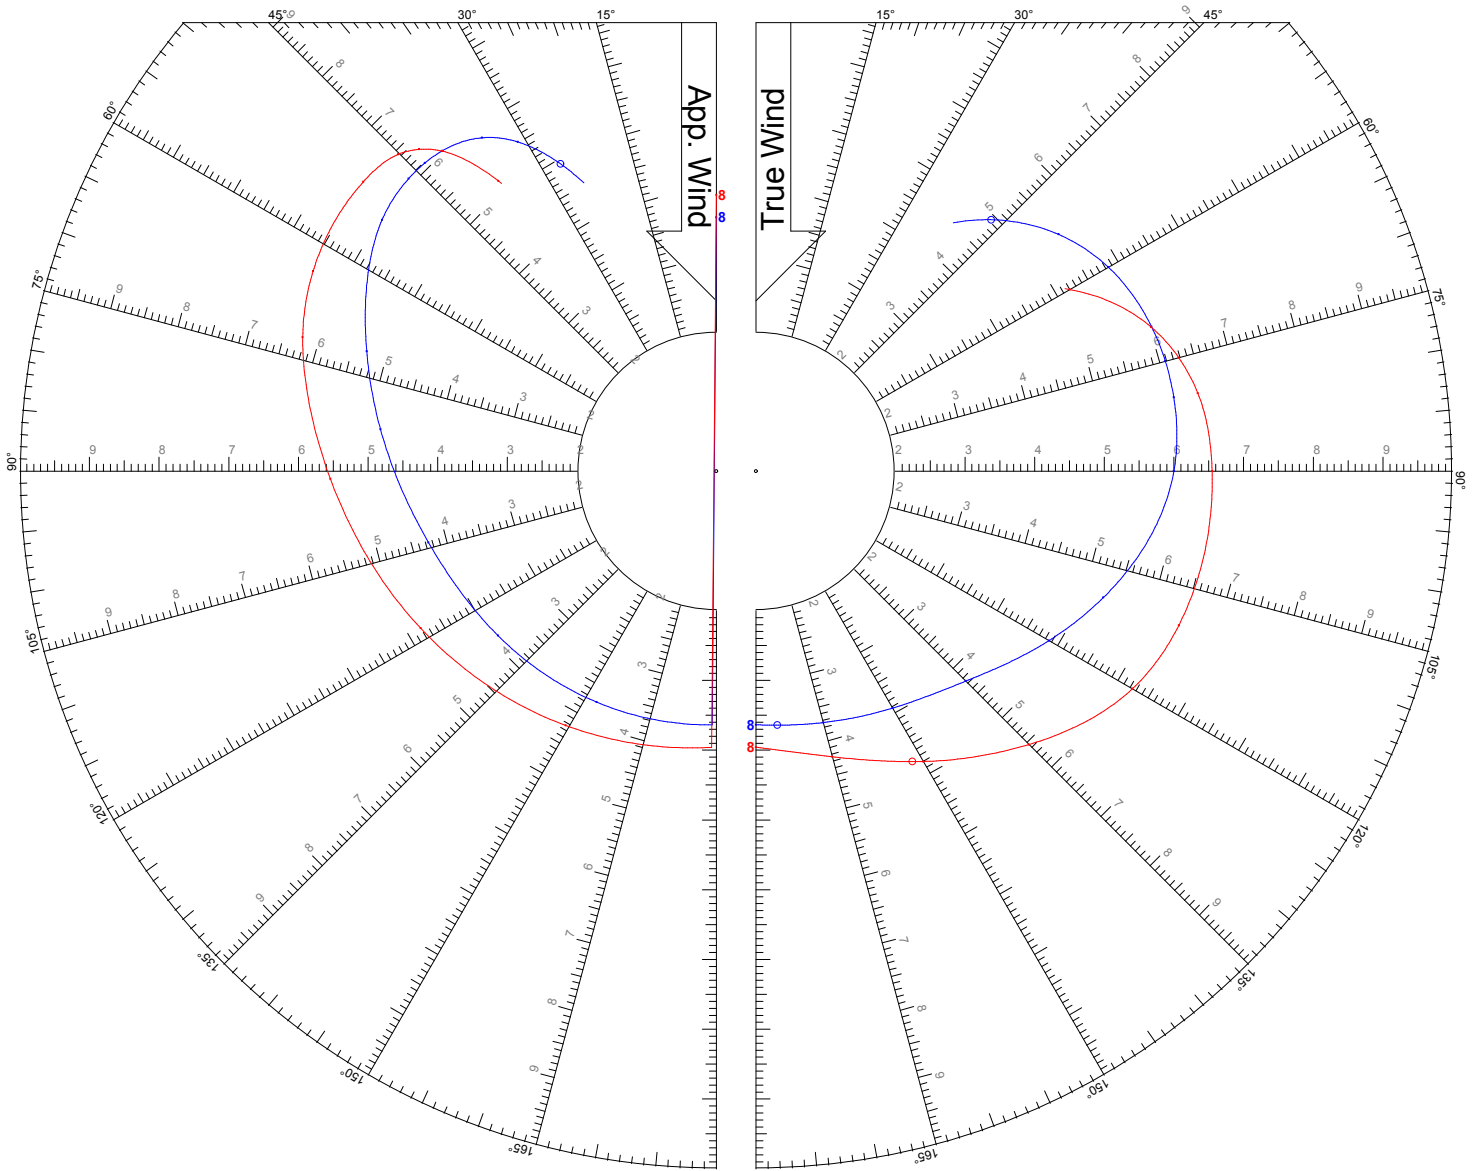

LEGEND

TWS: 6, 8, 10, 12, 14, 16, 20 kts

Jib

Symmetric Spinnaker

Asymmetric Spinnaker on Pole

LEGEND

TWS: 6 kts

Jib

Symmetric Spinnaker

Asymmetric Spinnaker on Pole

LEGEND

TWS: 8 kts

Jib

Symmetric Spinnaker

Asymmetric Spinnaker on Pole

SPEED GUIDE

HANSE 345

LEGEND

TWS: 10 kts

Jib

Symmetric Spinnaker

Asymmetric Spinnaker on Pole

LEGEND

TWS: 12 kts

Jib

Symmetric Spinnaker

Asymmetric Spinnaker on Pole

LEGEND

TWS: 14 kts

Jib

Symmetric Spinnaker

Asymmetric Spinnaker on Pole