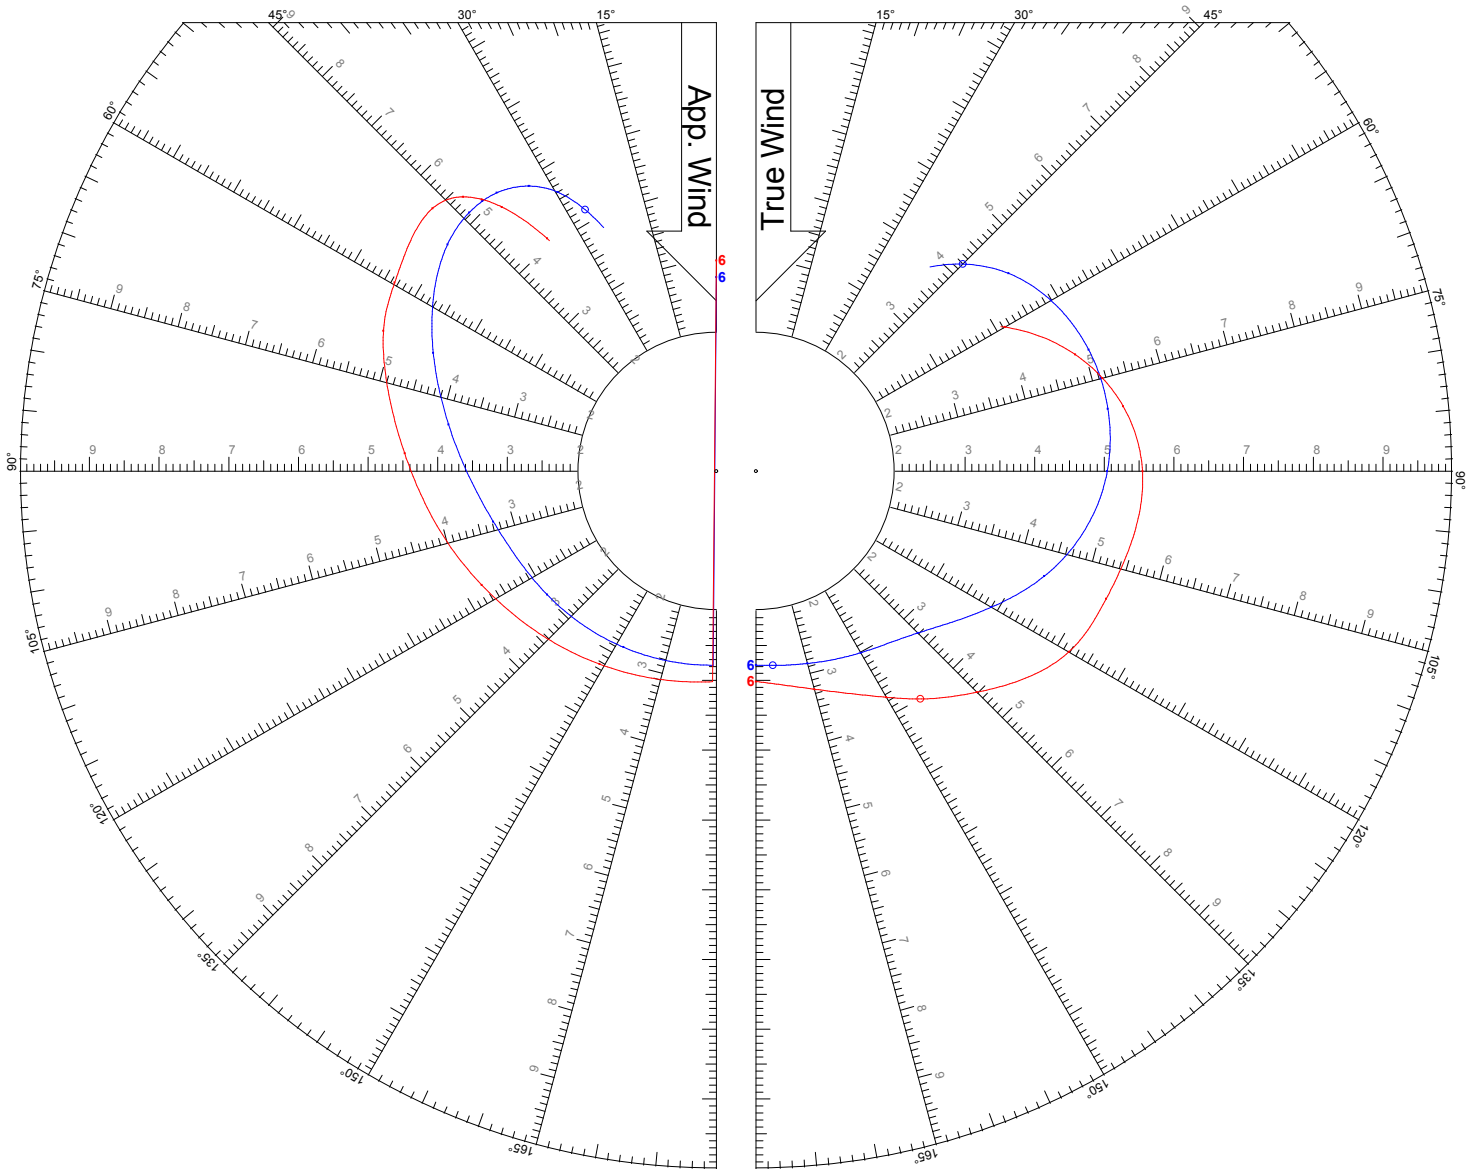

LEGEND

TWS: 6, 8, 10, 12, 14, 16, 20 kts

Jib

Symmetric Spinnaker

Asymmetric Spinnaker on Pole

LEGEND

TWS: 6 kts

Jib

Symmetric Spinnaker

Asymmetric Spinnaker on Pole

LEGEND

TWS: 8 kts

Jib

Symmetric Spinnaker

Asymmetric Spinnaker on Pole

SPEED GUIDE

HANSE 345

LEGEND

TWS: 10 kts

Jib

Symmetric Spinnaker

Asymmetric Spinnaker on Pole

LEGEND

TWS: 12 kts

Jib

Symmetric Spinnaker

Asymmetric Spinnaker on Pole

LEGEND

TWS: 14 kts

Jib

Symmetric Spinnaker

Asymmetric Spinnaker on Pole