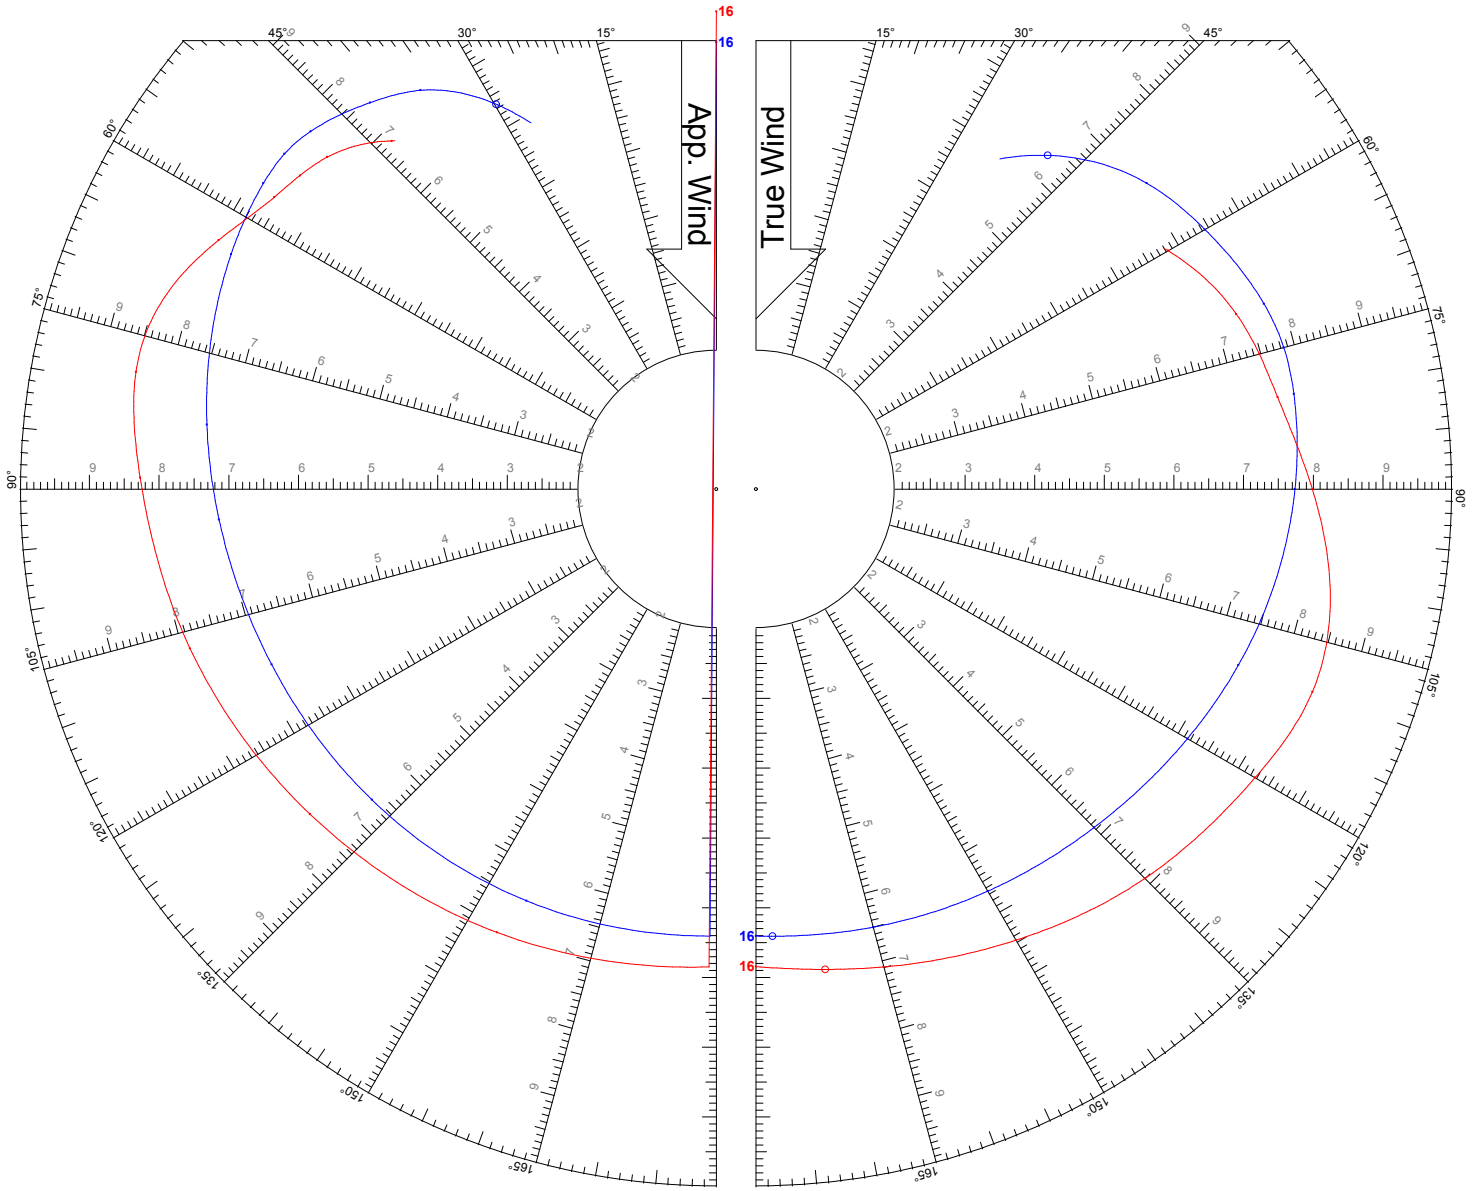

TWS: 10 kts

Jib

Symmetric Spinnaker

Asymmetric Spinnaker on Pole

LEGEND

TWS: 12 kts

Jib

Symmetric Spinnaker

Asymmetric Spinnaker on Pole

SPEED GUIDE

HANSE 345

LEGEND

TWS: 14 kts

Jib

Symmetric Spinnaker

Asymmetric Spinnaker on Pole

LEGEND

TWS: 16 kts

Jib

Symmetric Spinnaker

Asymmetric Spinnaker on Pole

LEGEND

TWS: 20 kts

Jib

Symmetric Spinnaker

Asymmetric Spinnaker on Pole