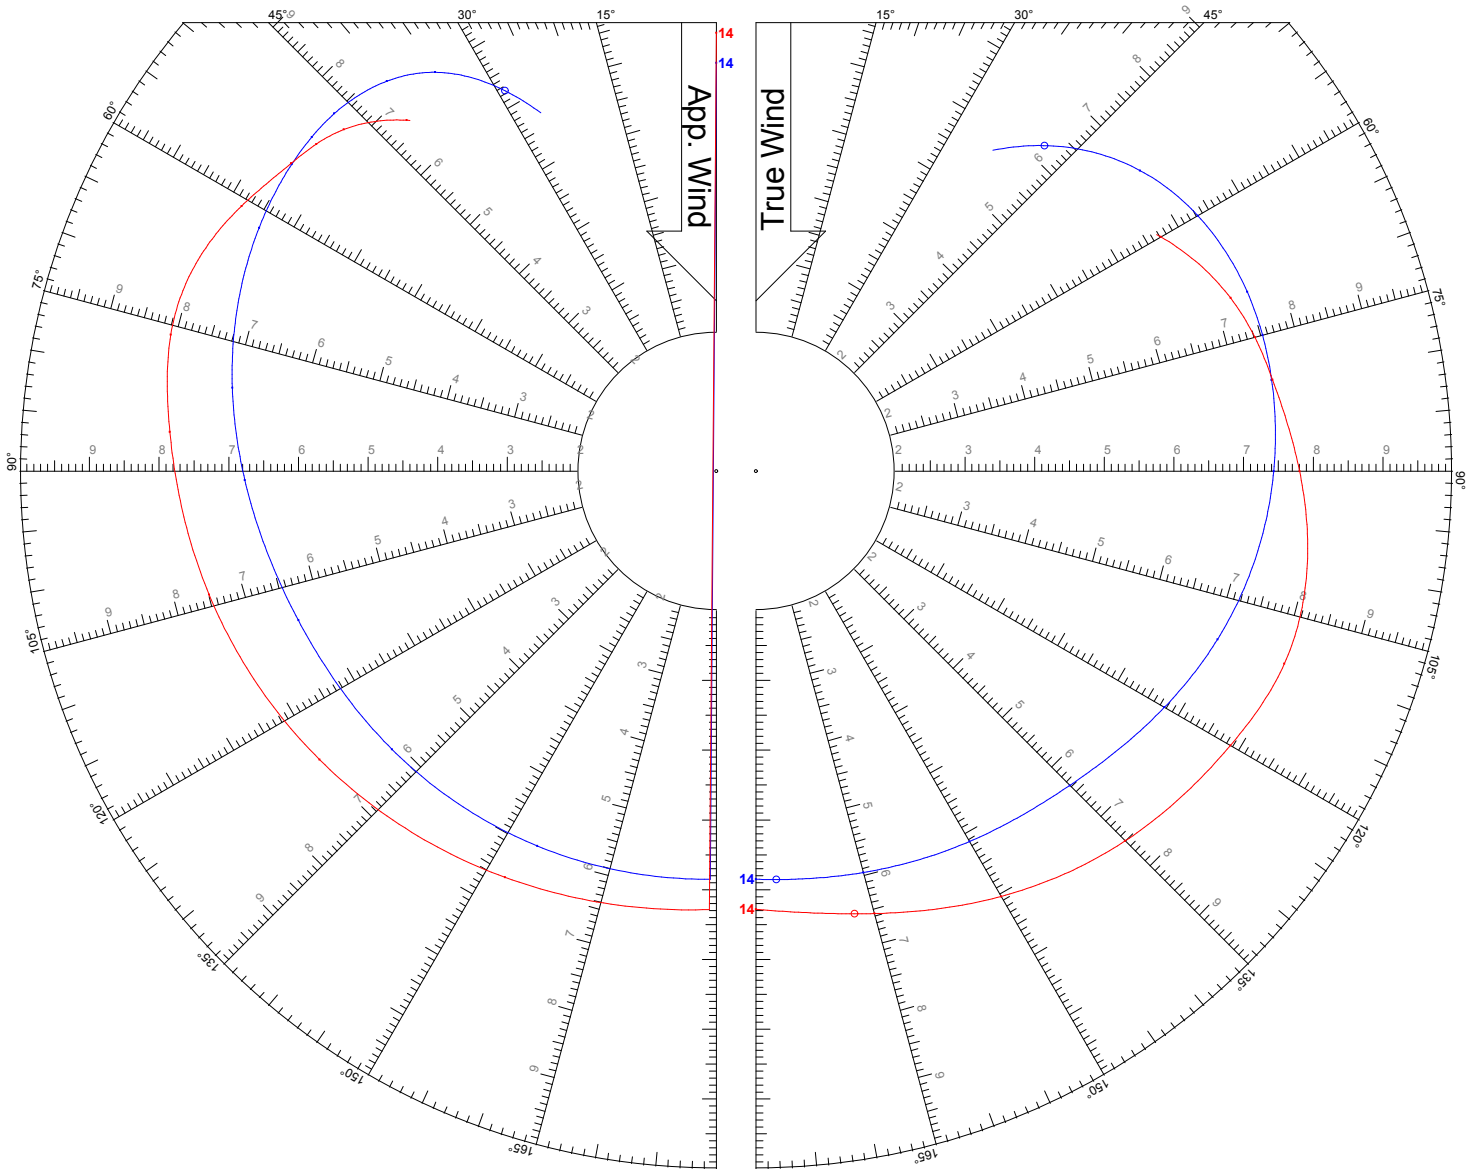

TWS: 10 kts

Jib

Symmetric Spinnaker

Asymmetric Spinnaker on Pole

LEGEND

TWS: 12 kts

Jib

Symmetric Spinnaker

Asymmetric Spinnaker on Pole

SPEED GUIDE

HANSE 345

LEGEND

TWS: 14 kts

Jib

Symmetric Spinnaker

Asymmetric Spinnaker on Pole