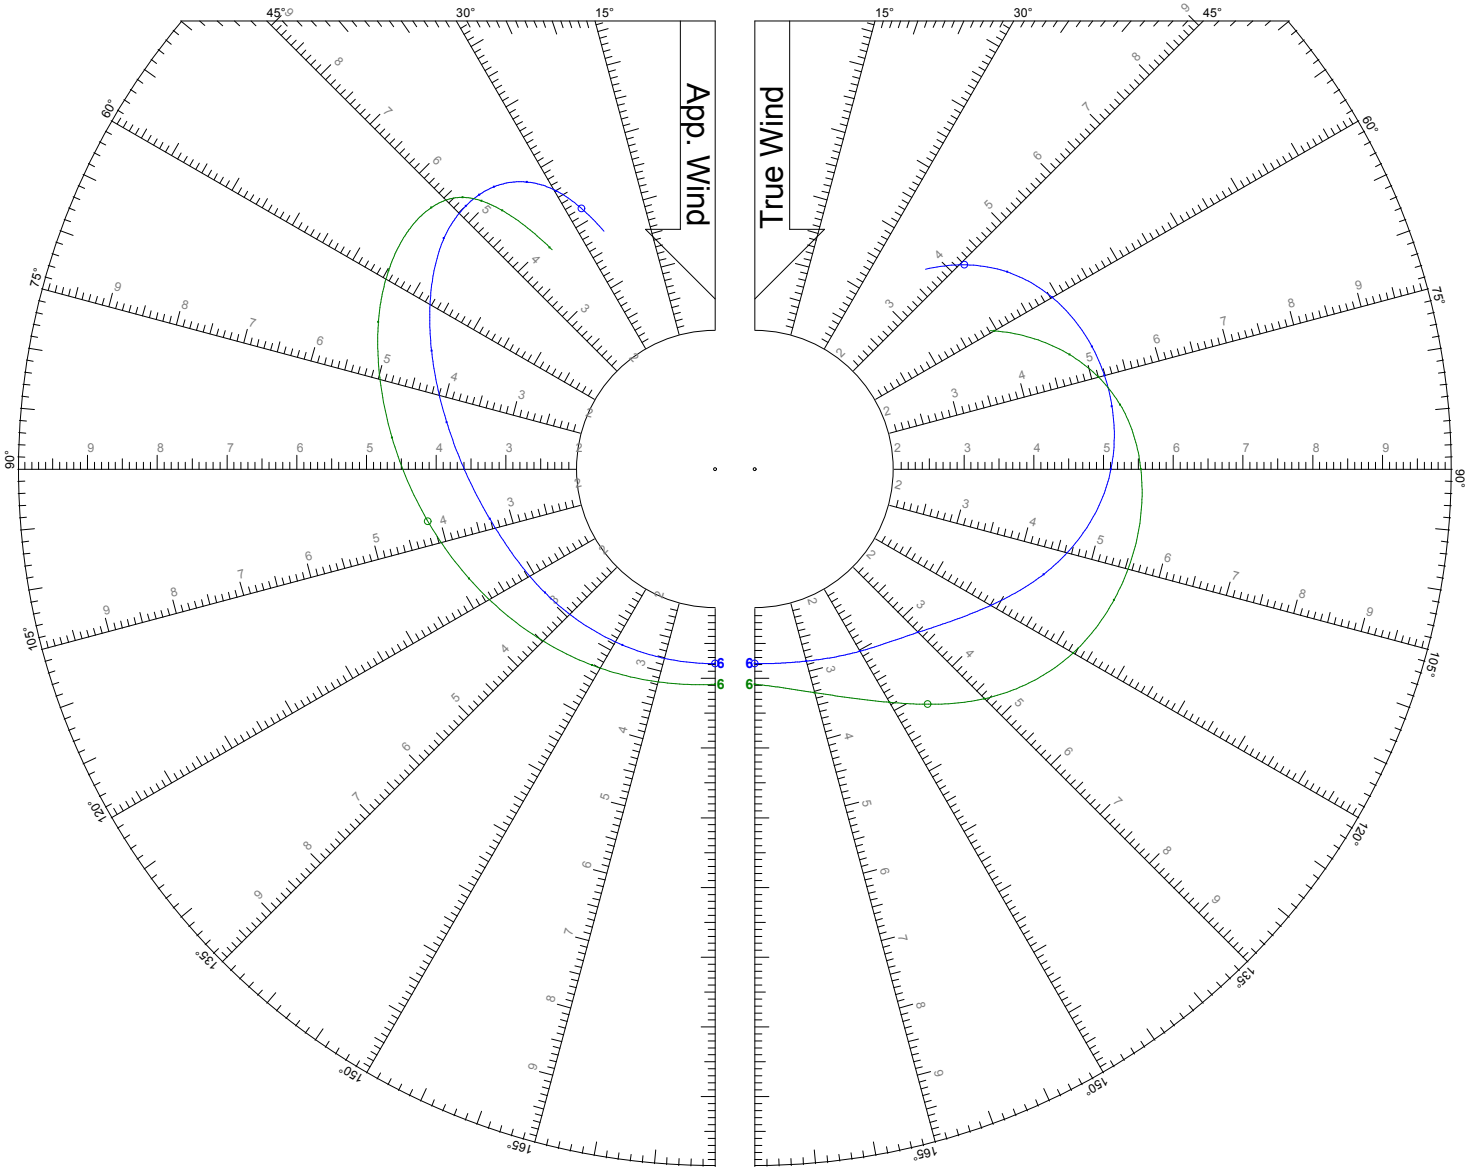

SPEED GUIDE

HANSE
385

LEGEND

TWS: 6, 8, 10, 12, 14, 16, 20 kts

Jib

Symmetric Spinnaker

SPEED GUIDE

LEGEND

TWS: 6 kts

Jib

Symmetric Spinnaker

SPEED GUIDE

LEGEND

TWS: 8 kts

Jib

Symmetric Spinnaker

SPEED GUIDE

LEGEND

TWS: 10 kts

Jib

Symmetric Spinnaker

SPEED GUIDE

HANSE
385

LEGEND