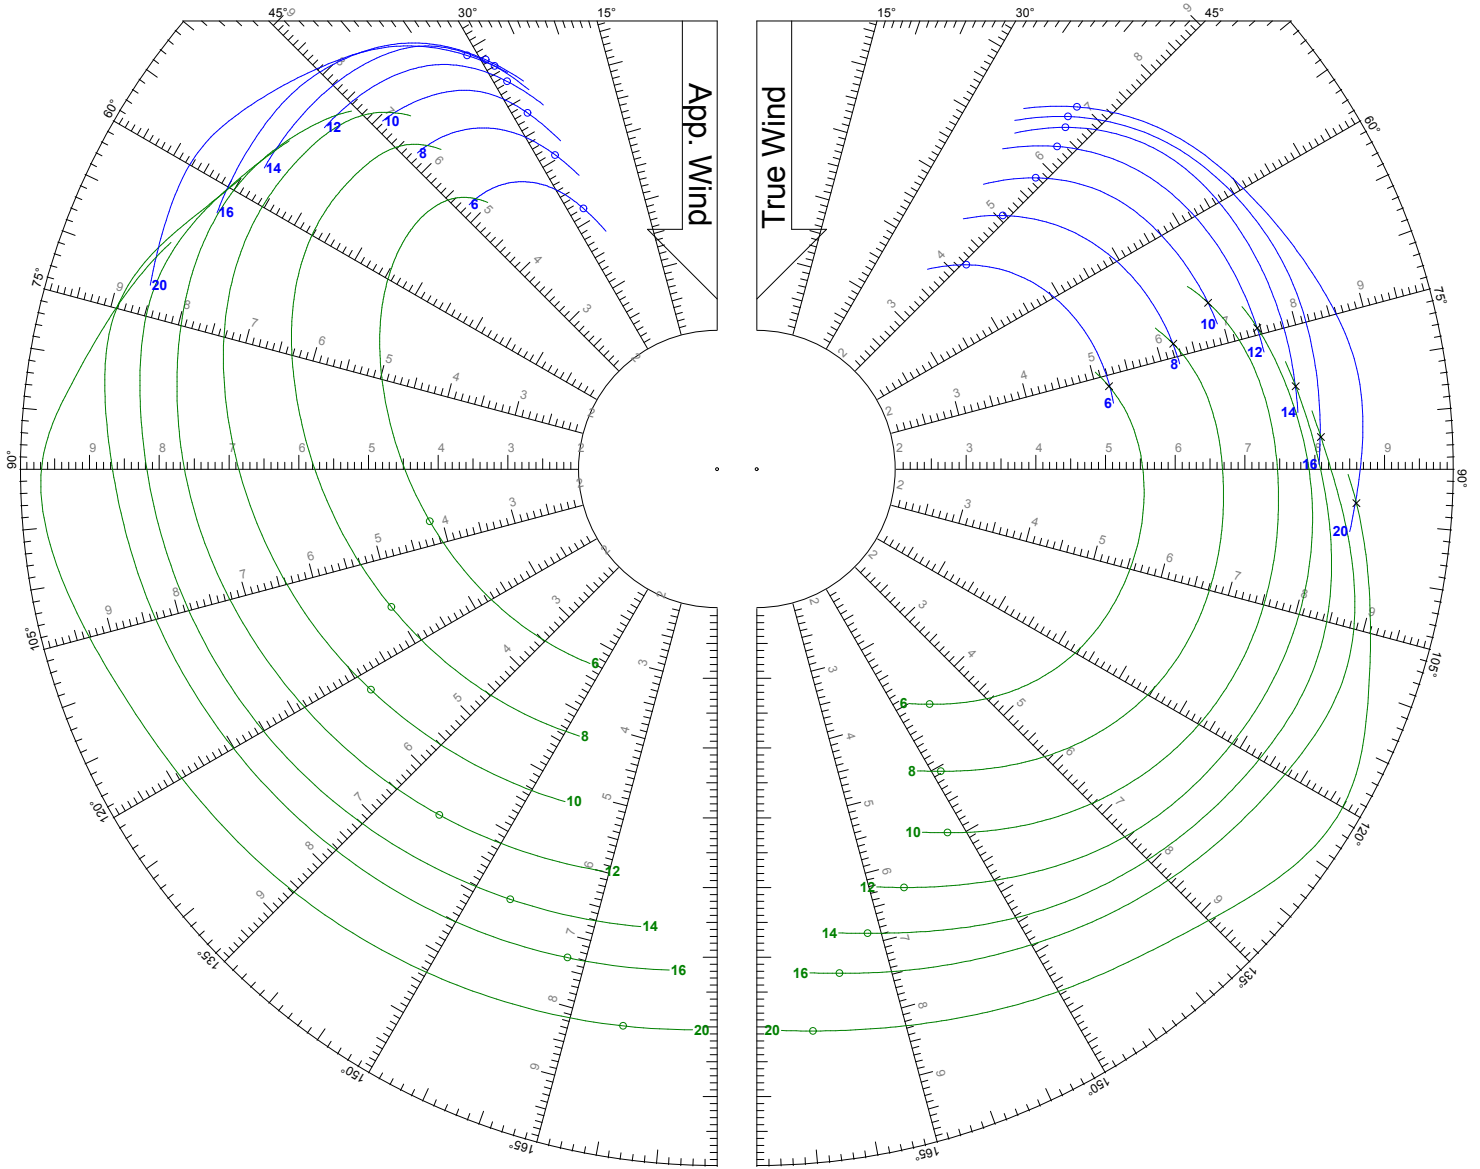

SPEED GUIDE

HANSE
385

LEGEND

TWS: 6, 8, 10, 12, 14, 16, 20 kts

Jib

Symmetric Spinnaker

SPEED GUIDE

LEGEND

TWS: 6 kts

Jib

Symmetric Spinnaker

SPEED GUIDE

LEGEND

TWS: 8 kts

Jib

Symmetric Spinnaker

SPEED GUIDE

LEGEND

TWS: 10 kts

Jib

Symmetric Spinnaker

SPEED GUIDE

HANSE
385

LEGEND

SPEED GUIDE

LEGEND

TWS: 16 kts

Jib

Symmetric Spinnaker

LEGEND

TWS: 20 kts

Jib