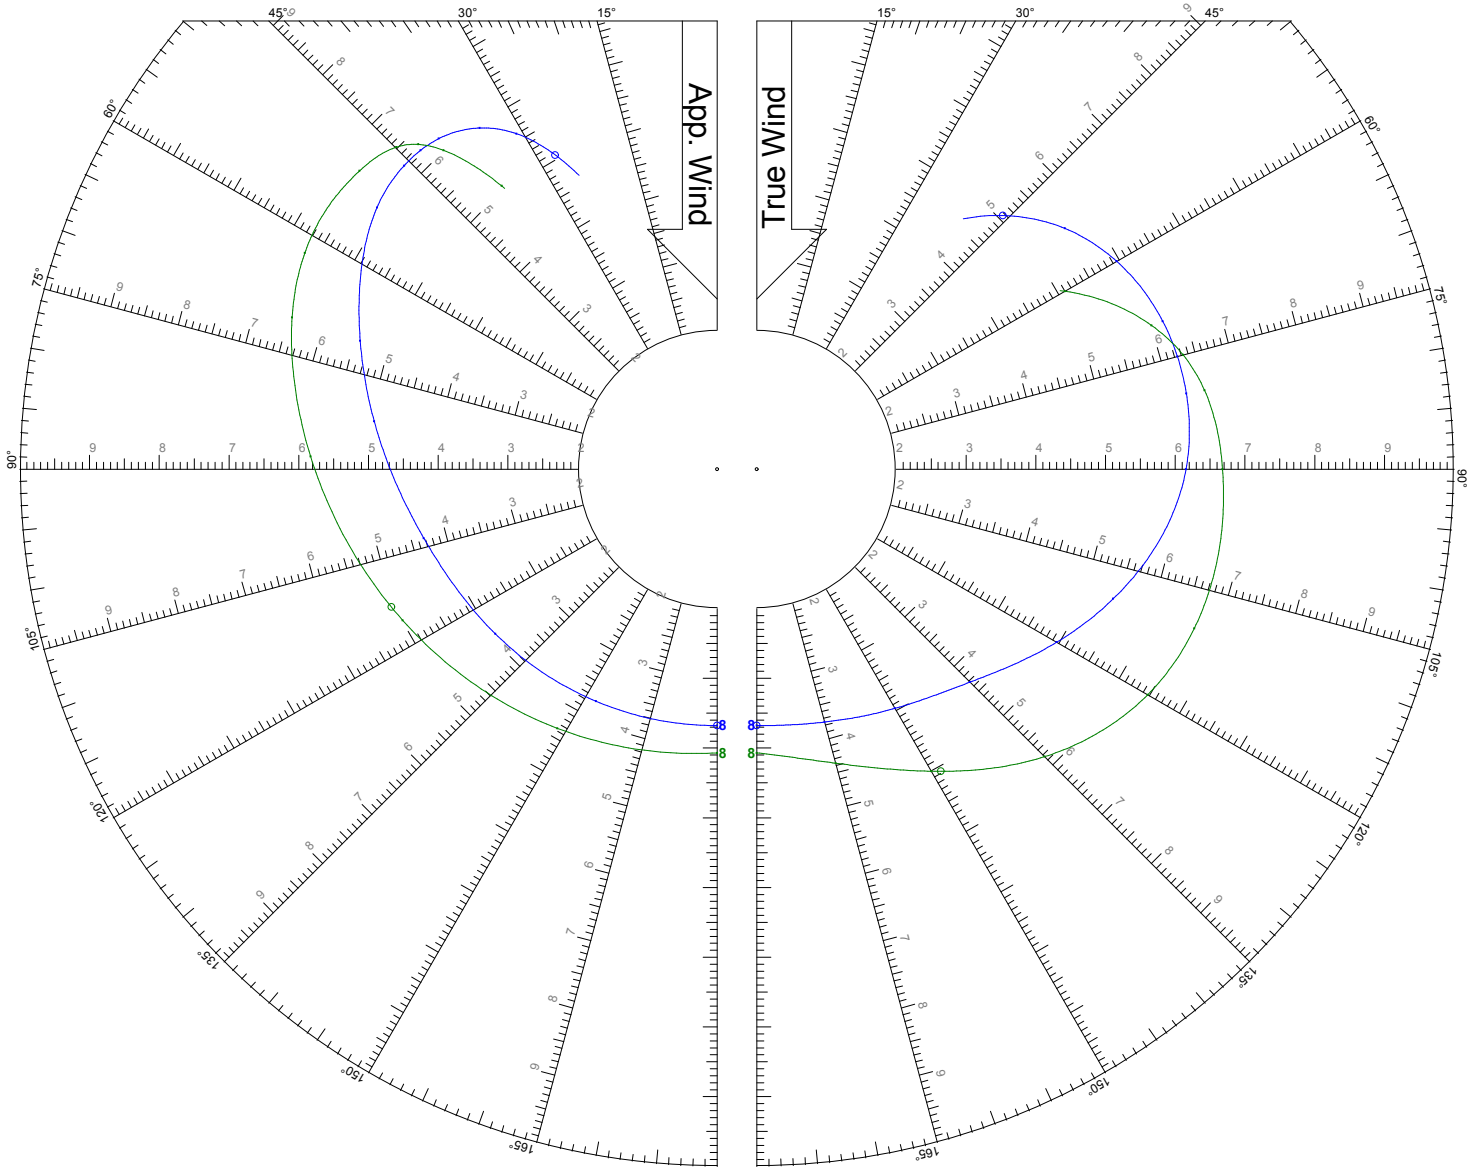

SPEED GUIDE

HANSE
385

LEGEND

TWS: 6, 8, 10, 12, 14, 16, 20 kts

Jib

Symmetric Spinnaker

SPEED GUIDE

LEGEND

TWS: 6 kts

Jib

Symmetric Spinnaker

SPEED GUIDE

LEGEND

TWS: 8 kts

Jib

Symmetric Spinnaker

SPEED GUIDE

LEGEND

TWS: 10 kts

Jib

Symmetric Spinnaker

SPEED GUIDE

HANSE
385

LEGEND