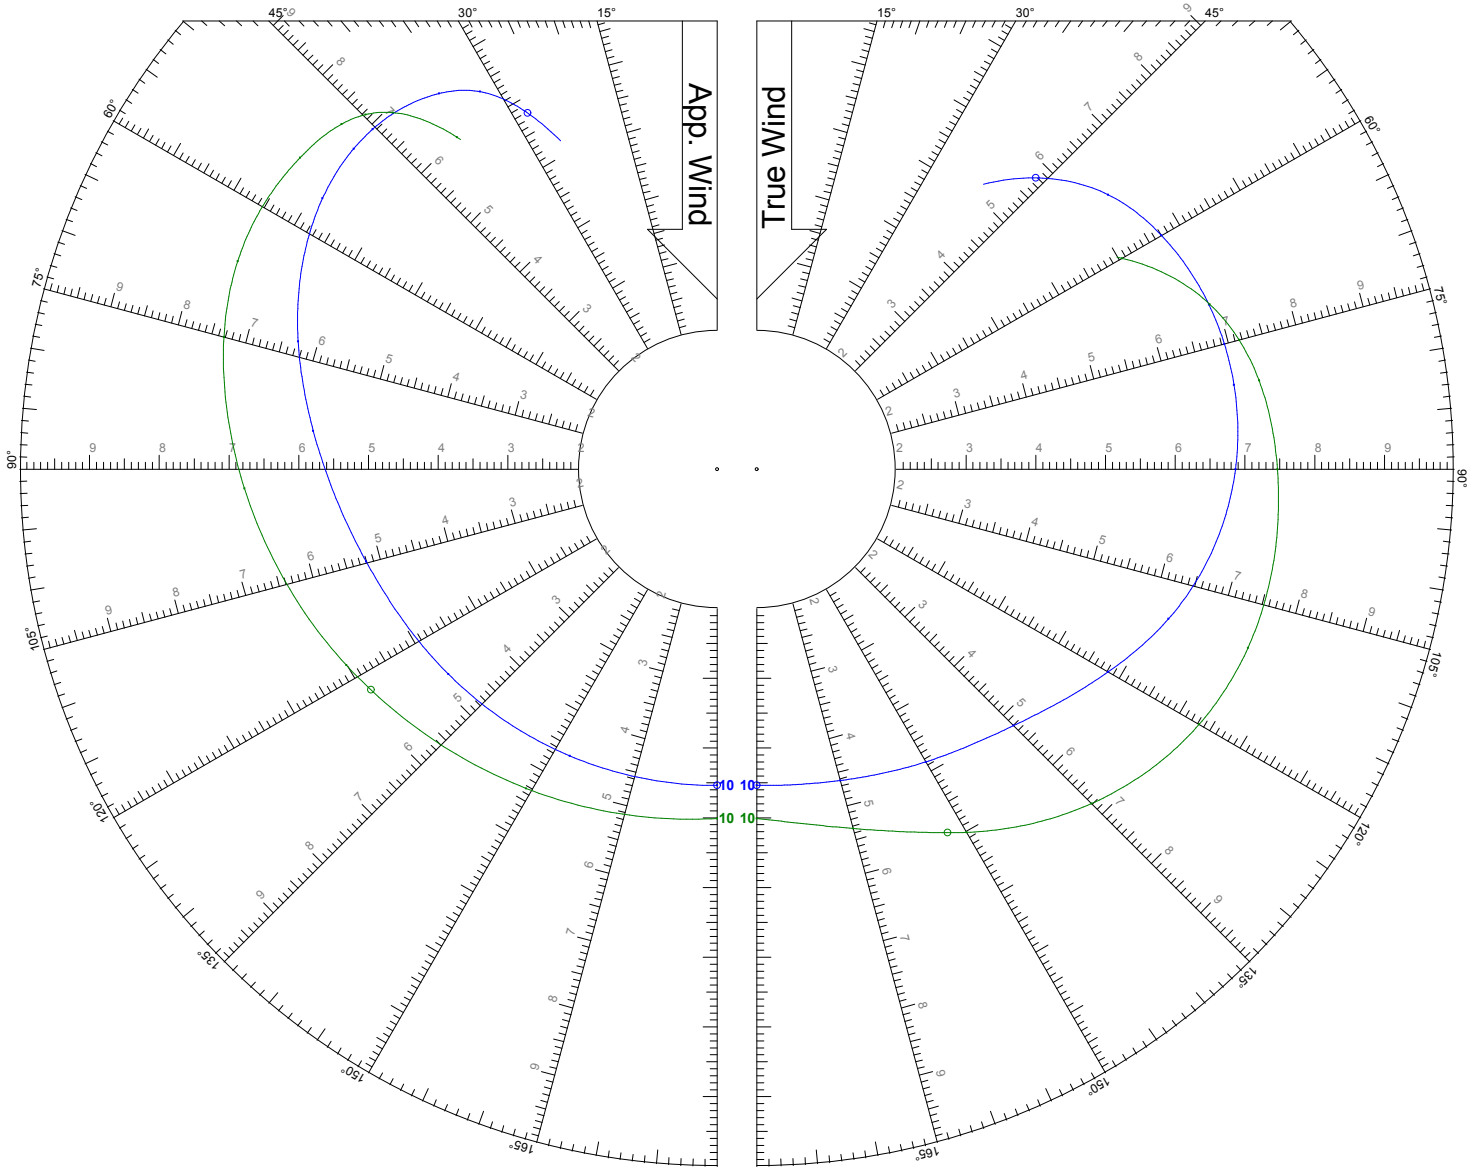

SPEED GUIDE

LEGEND

TWS: 10 kts

Jib

Symmetric Spinnaker