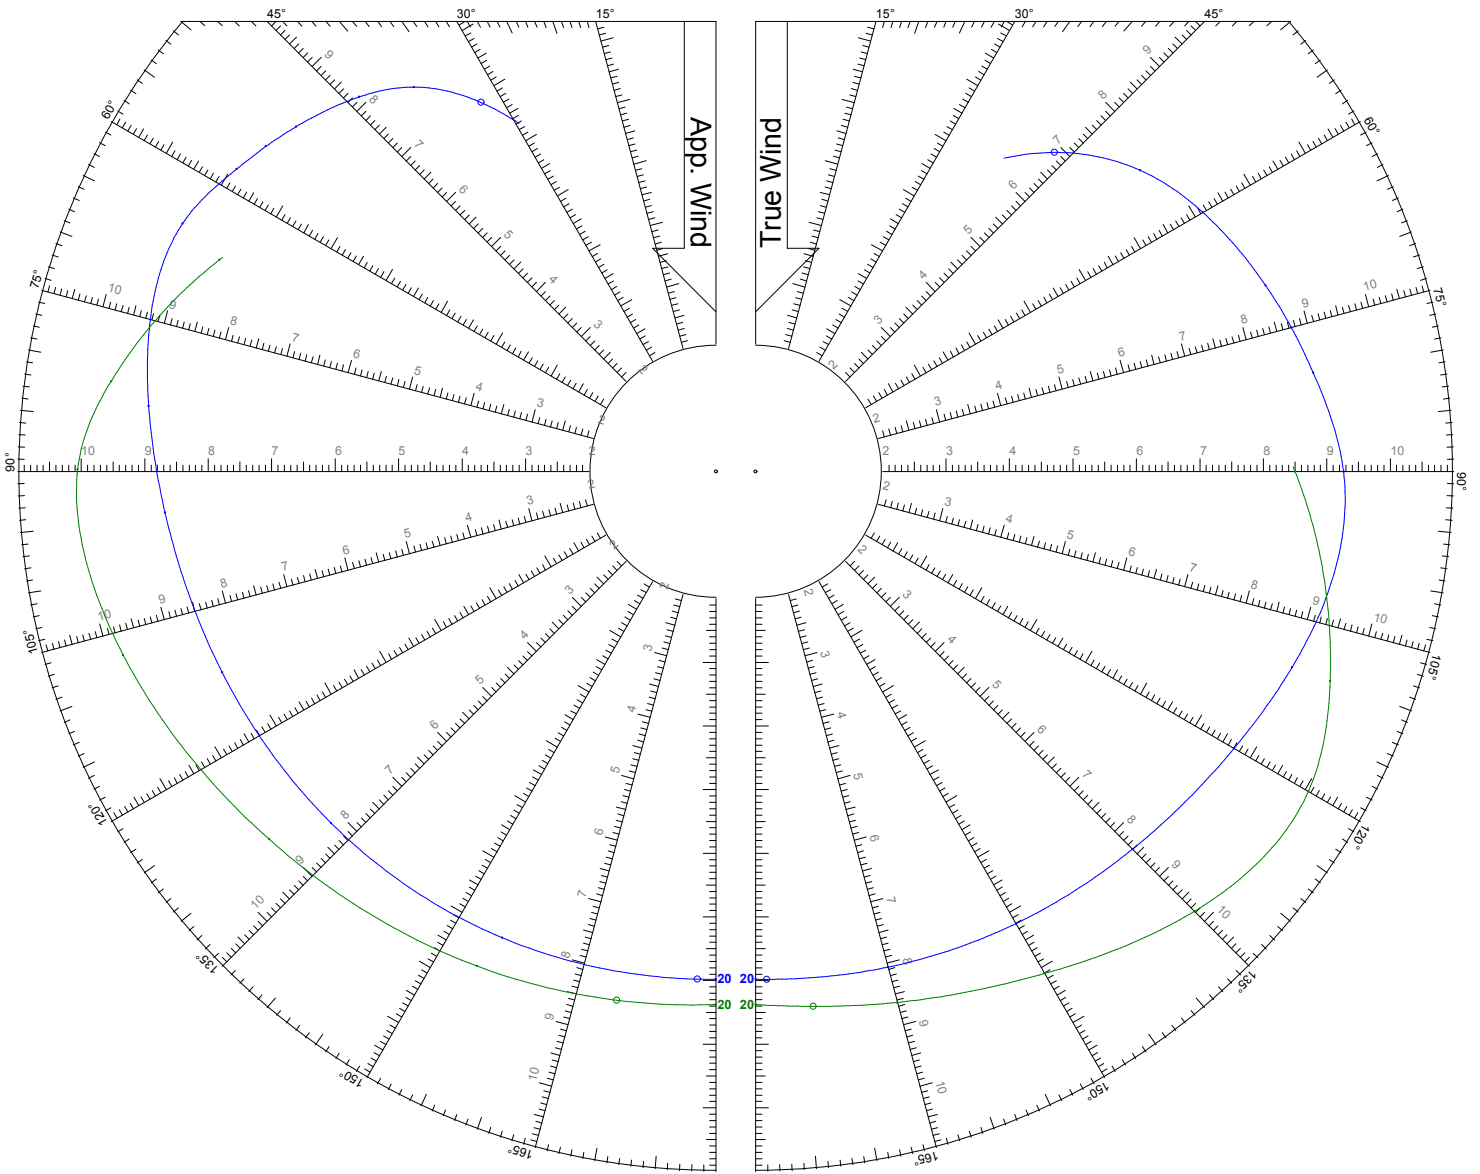

Symmetric Spinnaker

World Leader in Rating Technology

LEGEND

TWS: 16 kts

Jib

Symmetric Spinnaker

LEGEND

TWS: 20 kts