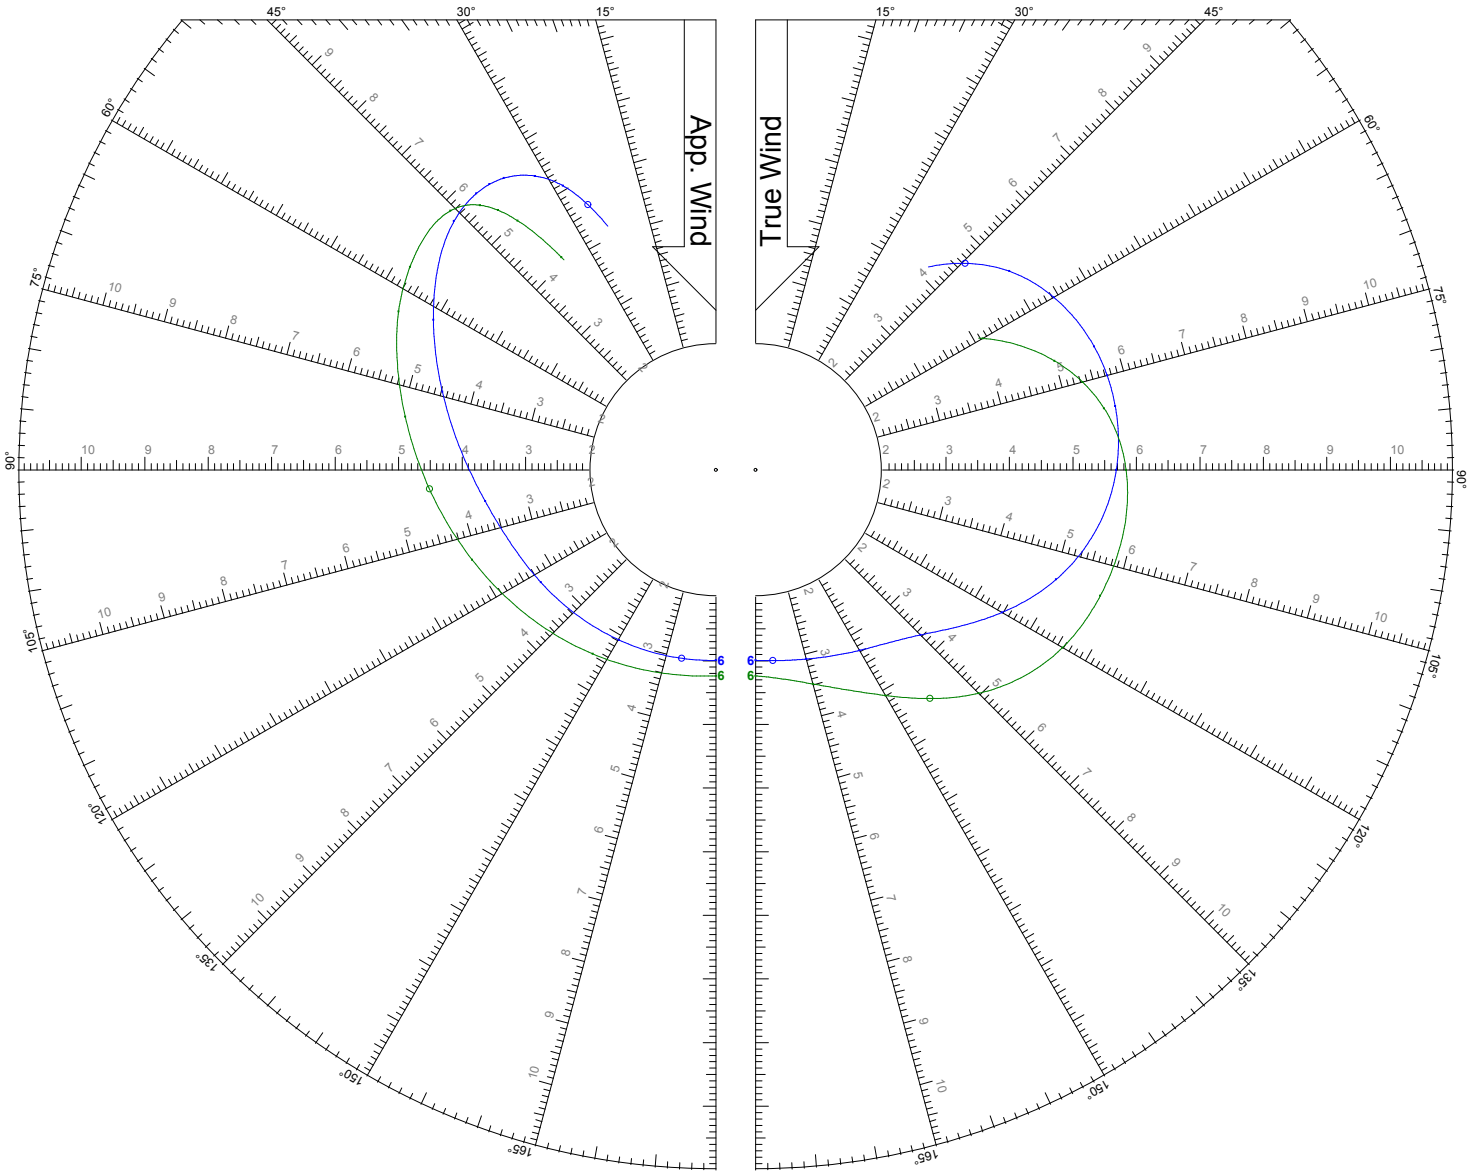

LEGEND

TWS: 6, 8, 10, 12, 14, 16, 20 kts

Jib

Symmetric Spinnaker

SPEED GUIDE

HANSE

415

World Leader in Rating Technology

LEGEND

TWS: 8 kts

Jib

Symmetric Spinnaker

LEGEND

TWS: 10 kts

Jib

Symmetric Spinnaker