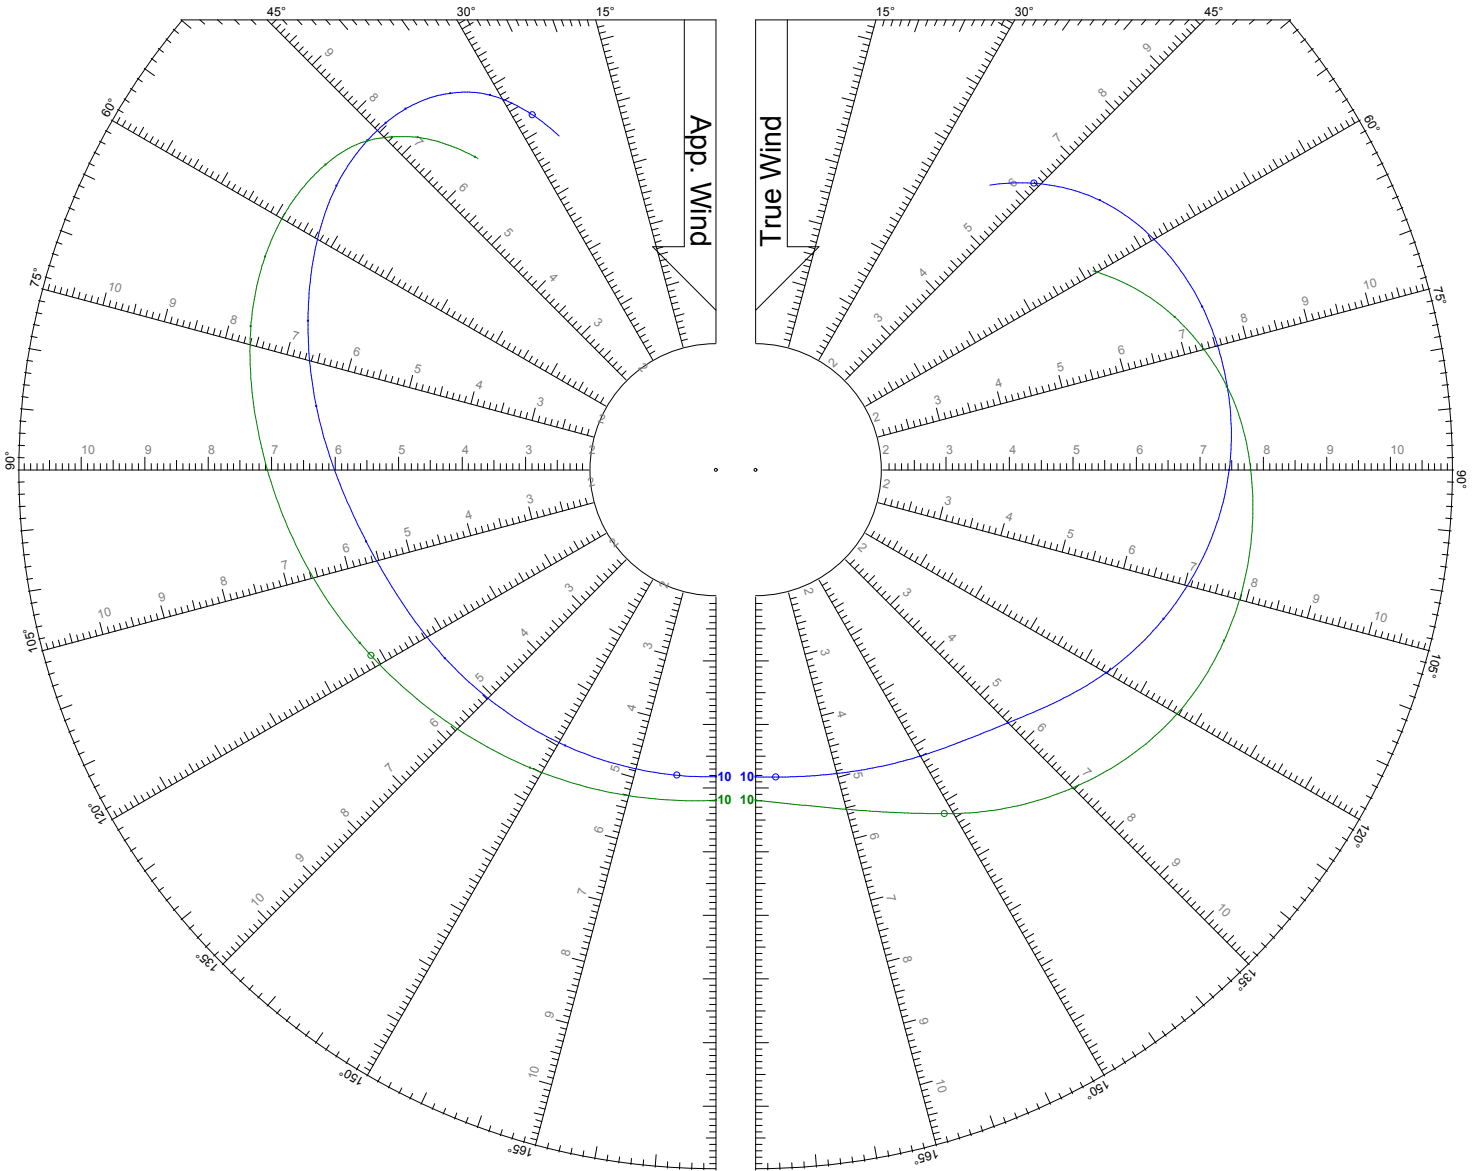

LEGEND

TWS: 6 kts

Jib

Symmetric Spinnaker

SPEED GUIDE

HANSE

415

World Leader in Rating Technology

LEGEND

TWS: 8 kts

Jib

Symmetric Spinnaker

LEGEND

TWS: 10 kts

Jib

Symmetric Spinnaker