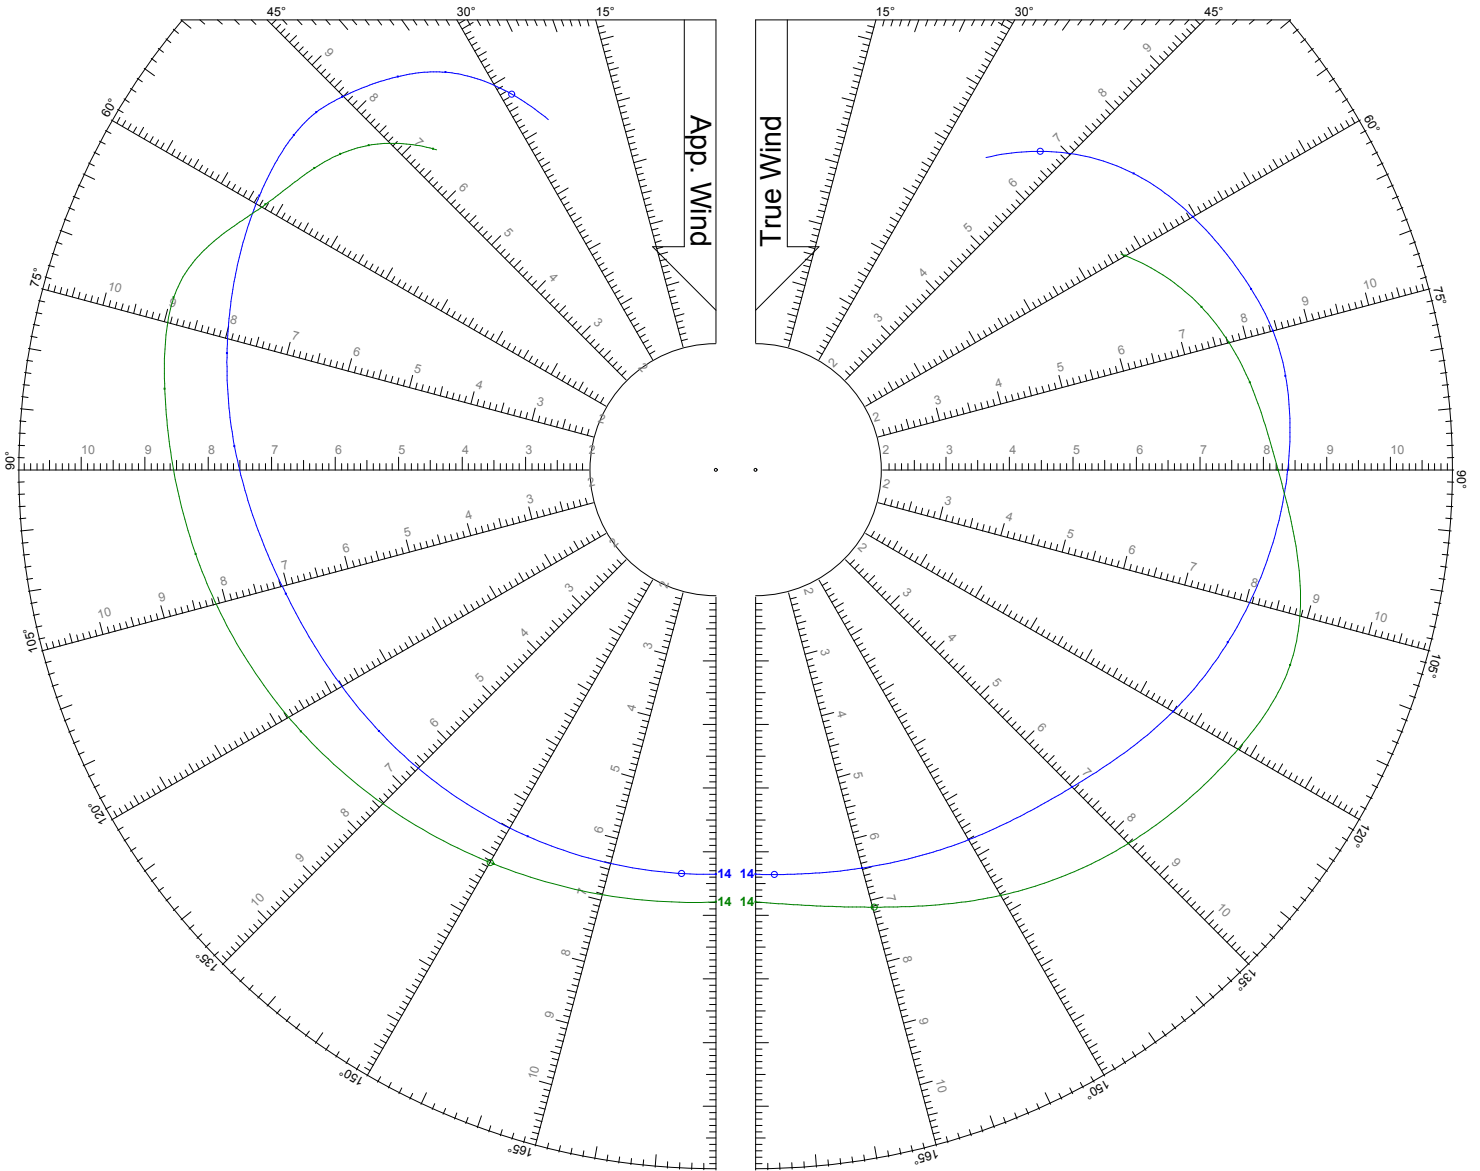

World Leader in Rating Technology

LEGEND

TWS: 14 kts

Jib

Symmetric Spinnaker