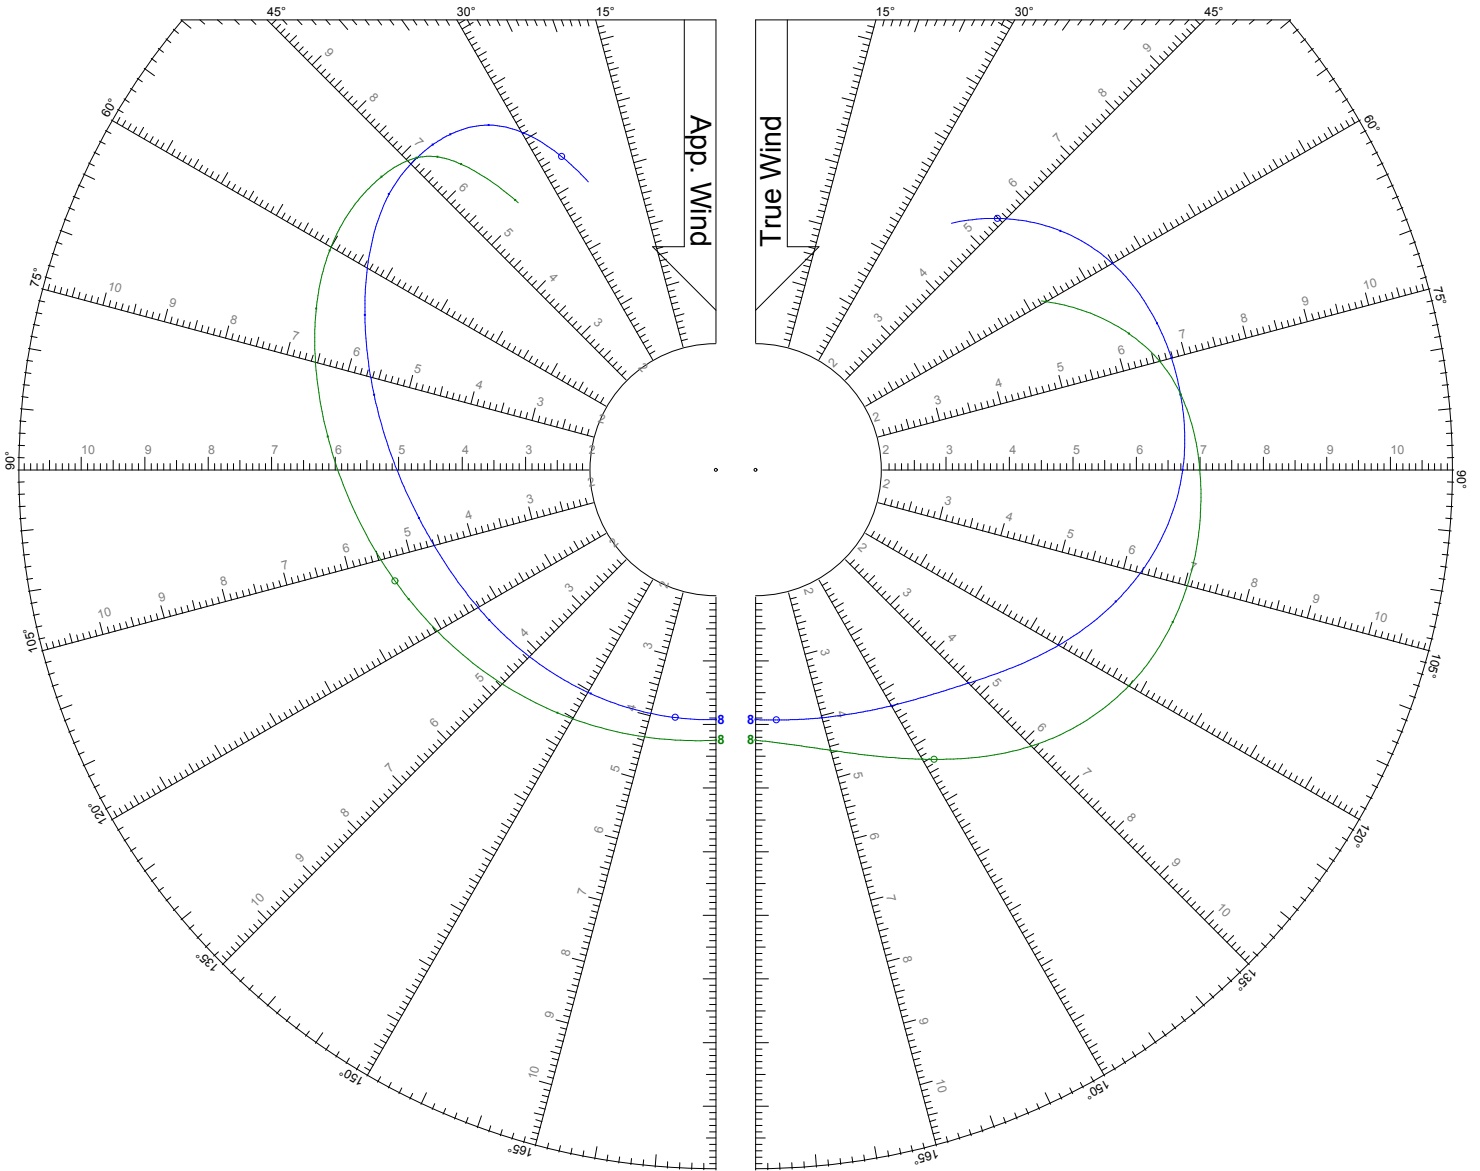

LEGEND

TWS: 6 kts

Jib

Symmetric Spinnaker

SPEED GUIDE

HANSE

415

World Leader in Rating Technology

LEGEND

TWS: 8 kts

Jib

Symmetric Spinnaker

LEGEND

TWS: 10 kts

Jib

Symmetric Spinnaker