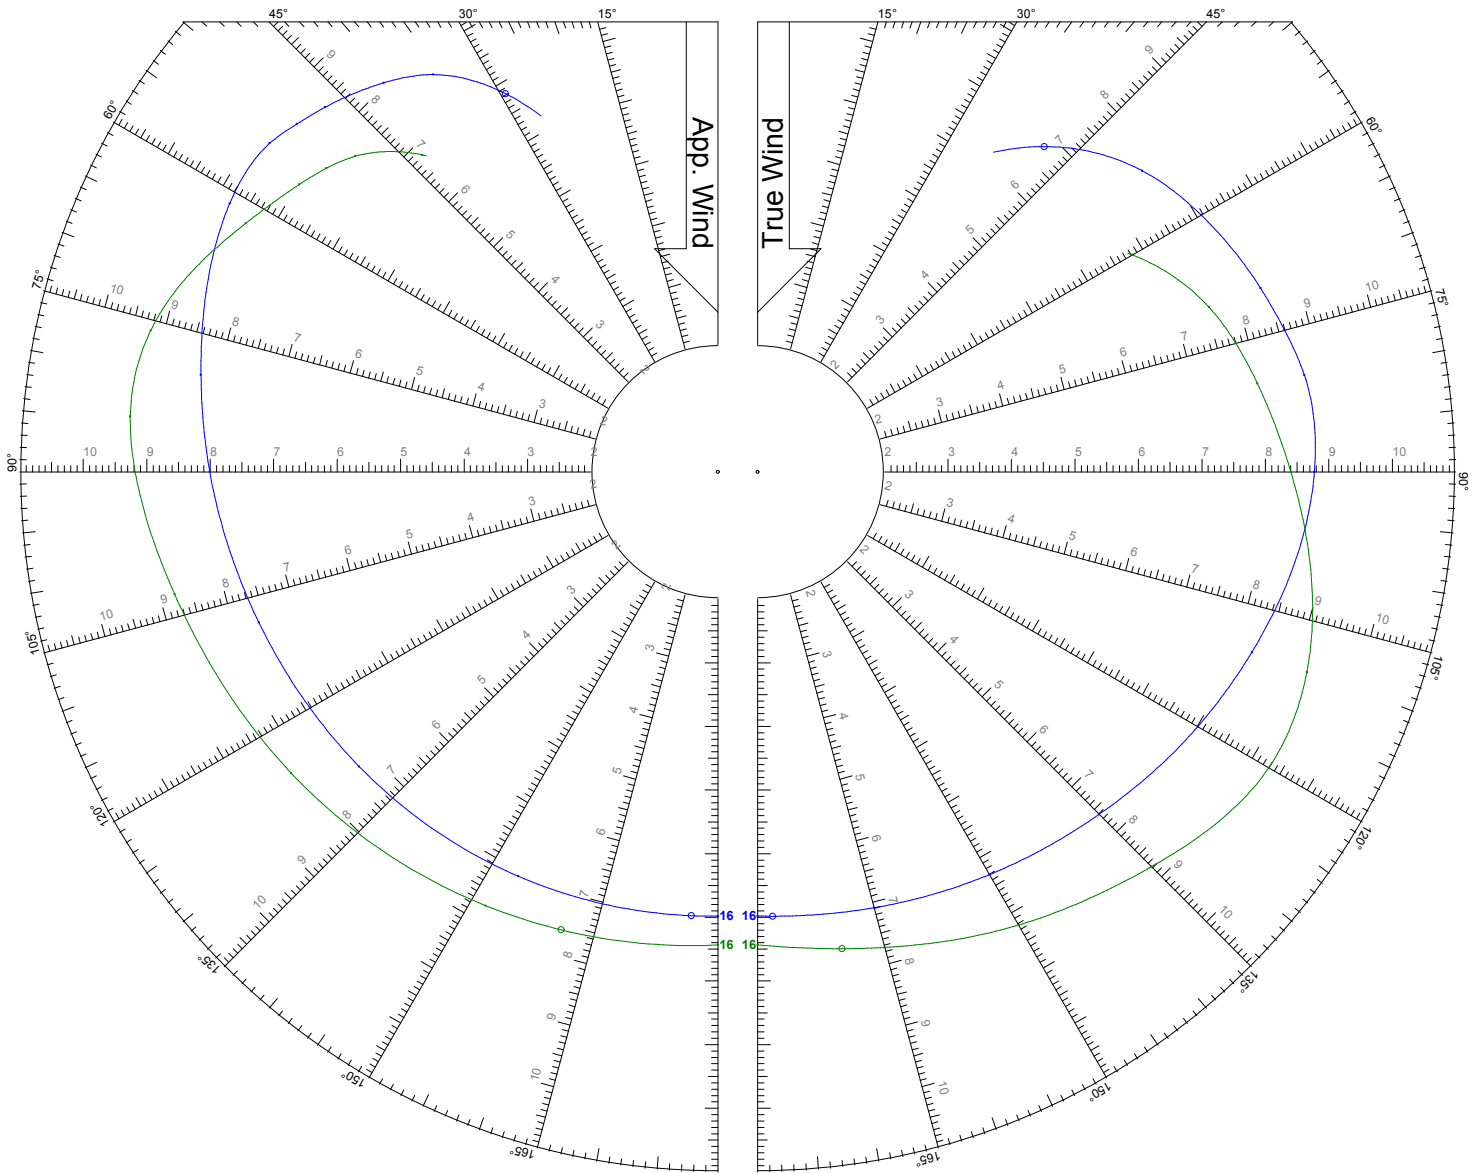

World Leader in Rating Technology

LEGEND

TWS: 16 kts

Jib

Symmetric Spinnaker