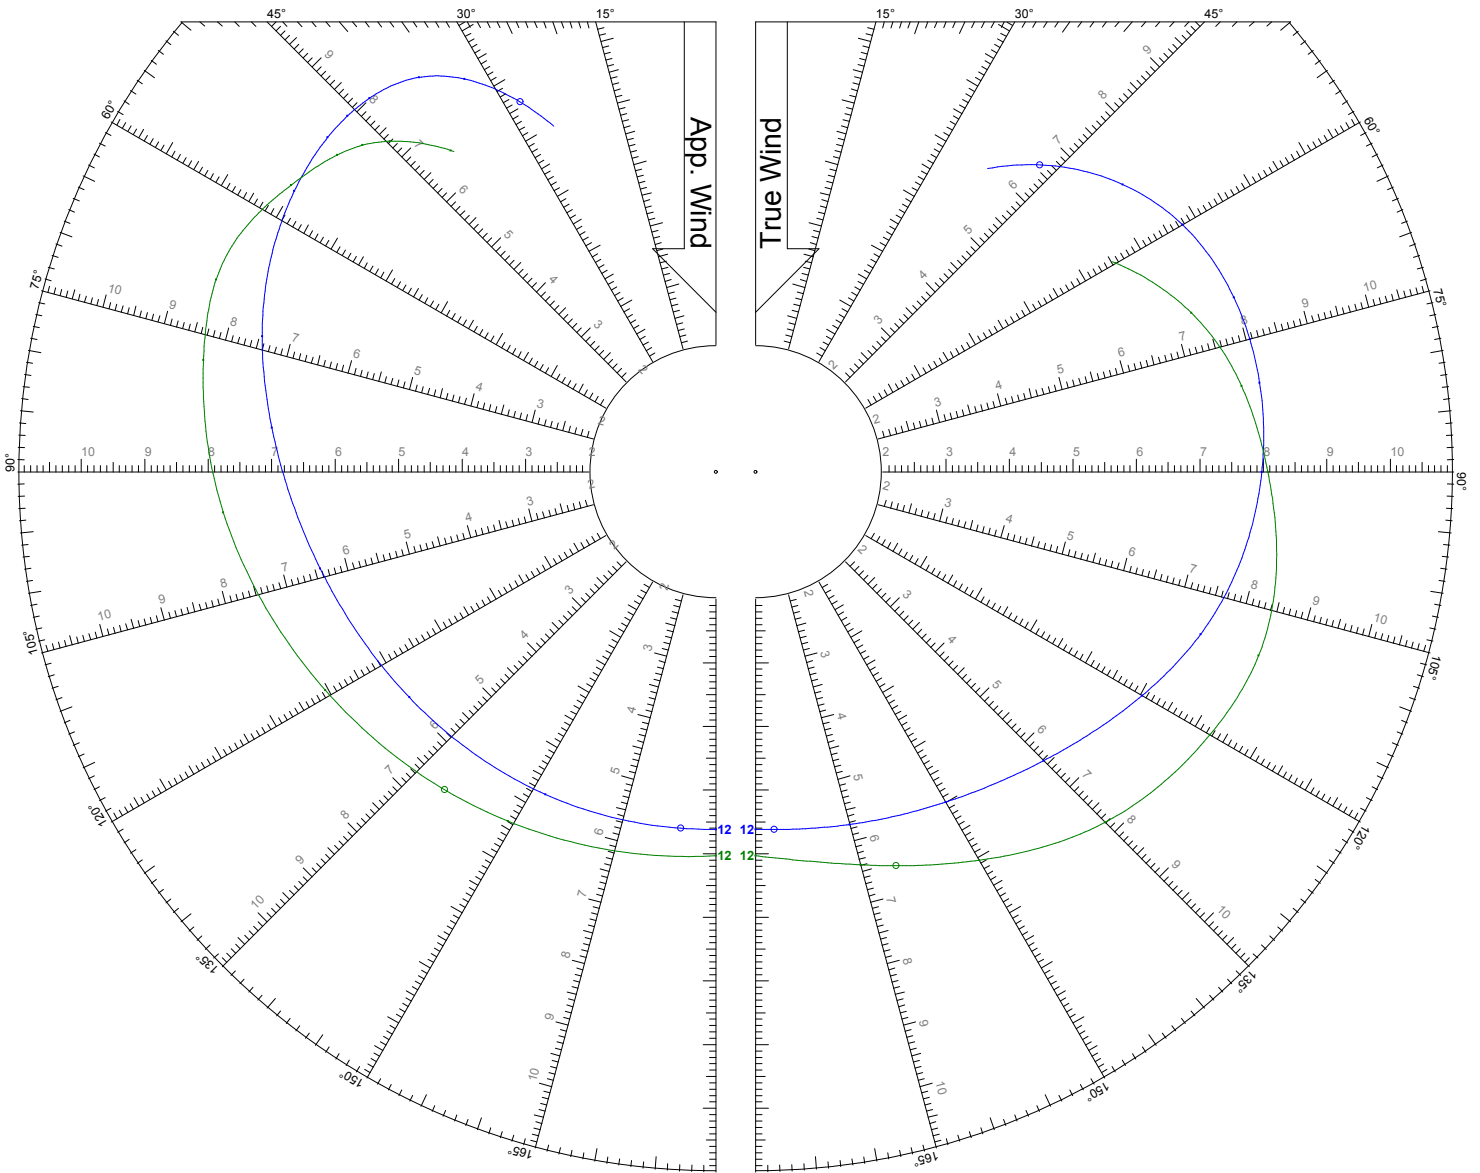

LEGEND

TWS: 8 kts

Jib

Symmetric Spinnaker

LEGEND

TWS: 10 kts

Jib

Symmetric Spinnaker