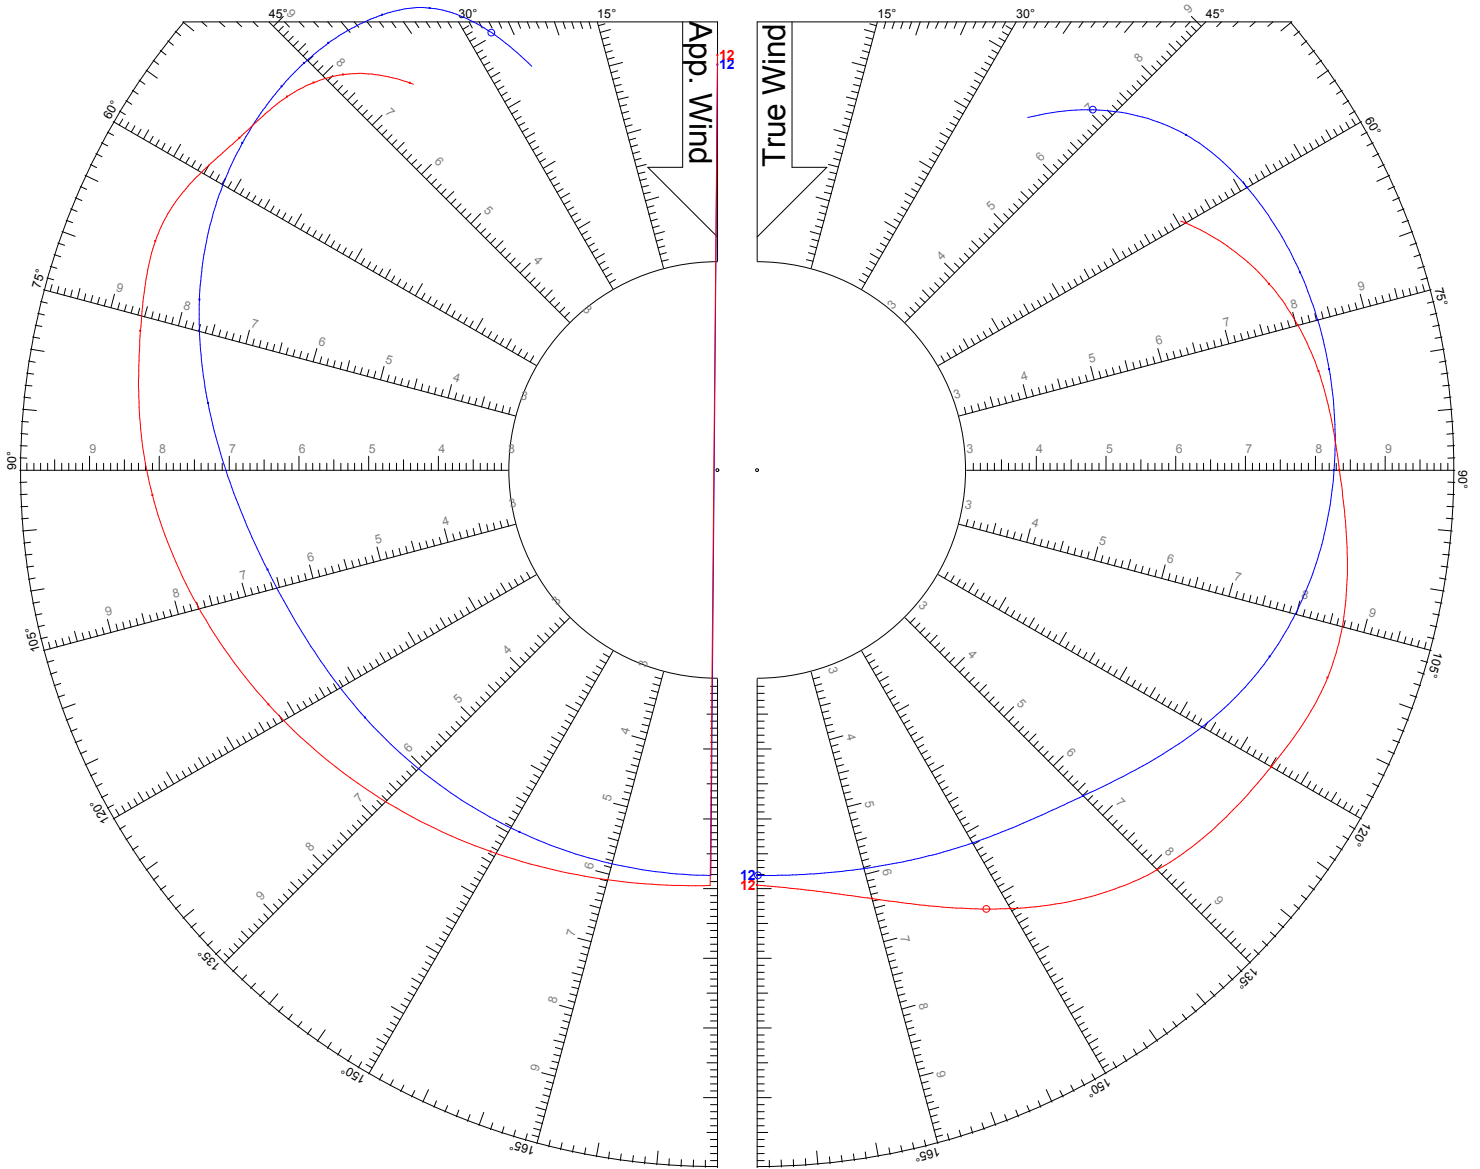

Jib

Asymmetric Spinnaker on Centerline

SPEED GUIDE

HANSE

455

LEGEND

TWS: 12 kts

Jib