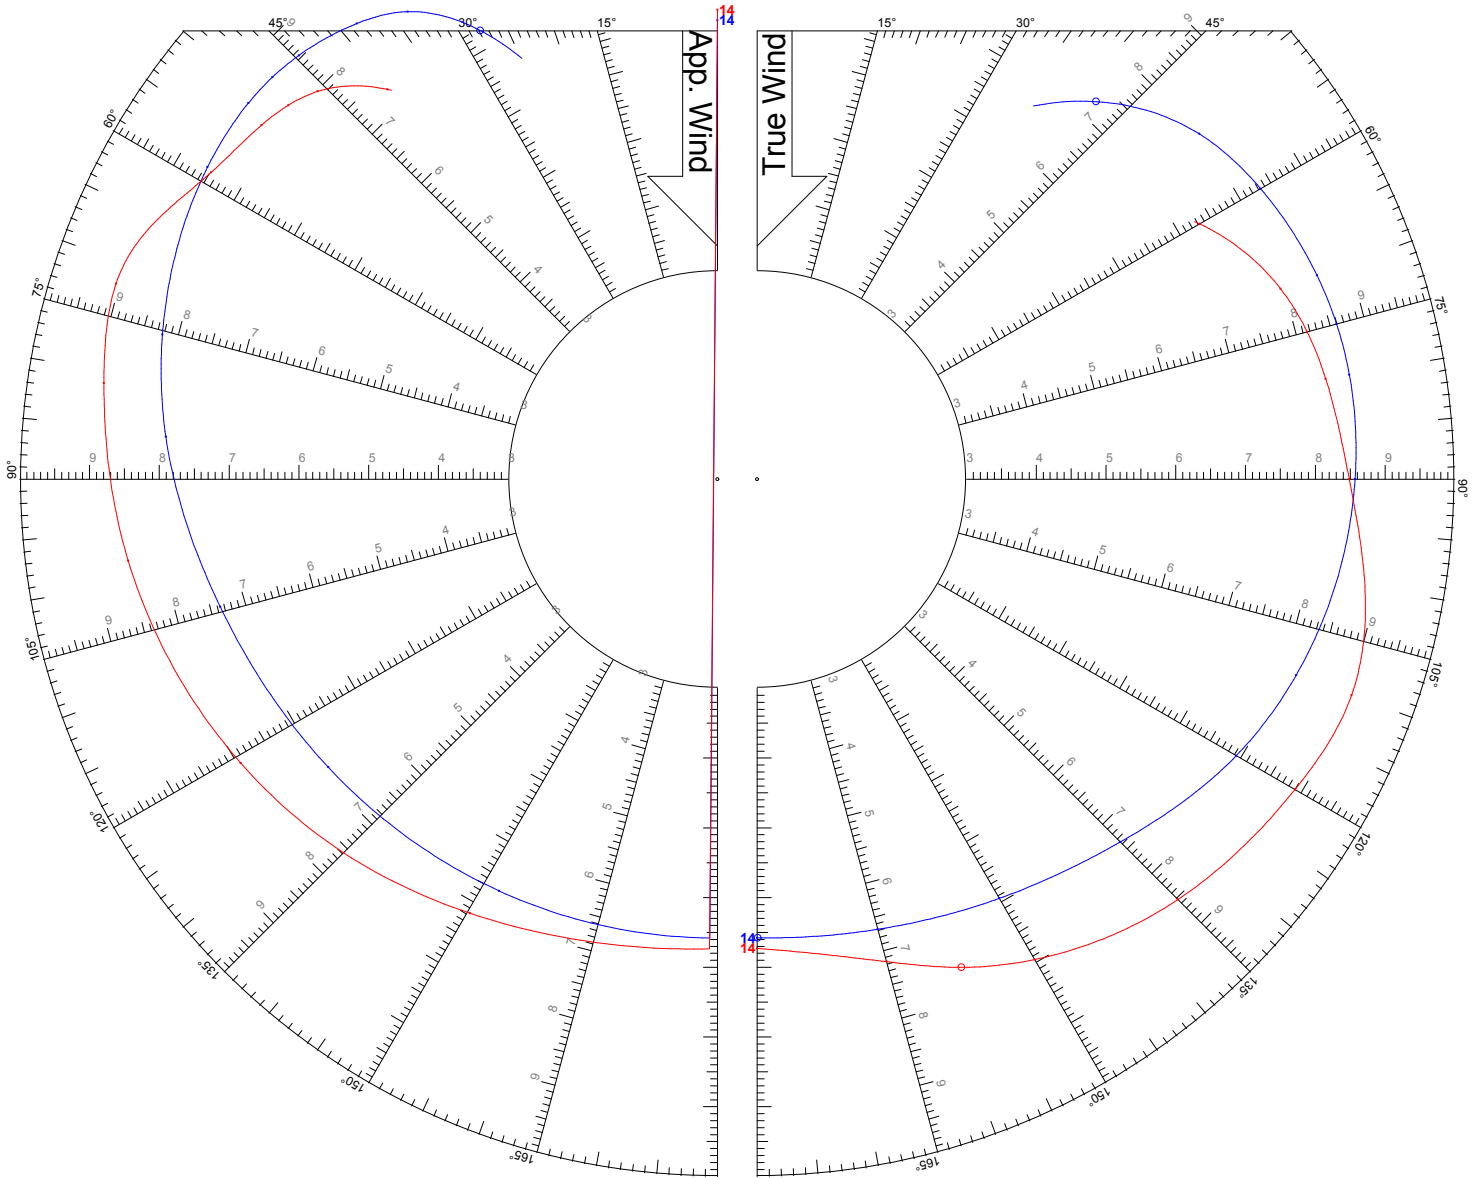

SPEED GUIDE

HANSE

455

World Leader in Rating Technology

LEGEND

TWS: 14 kts

Jib

Asymmetric Spinnaker on Centerline