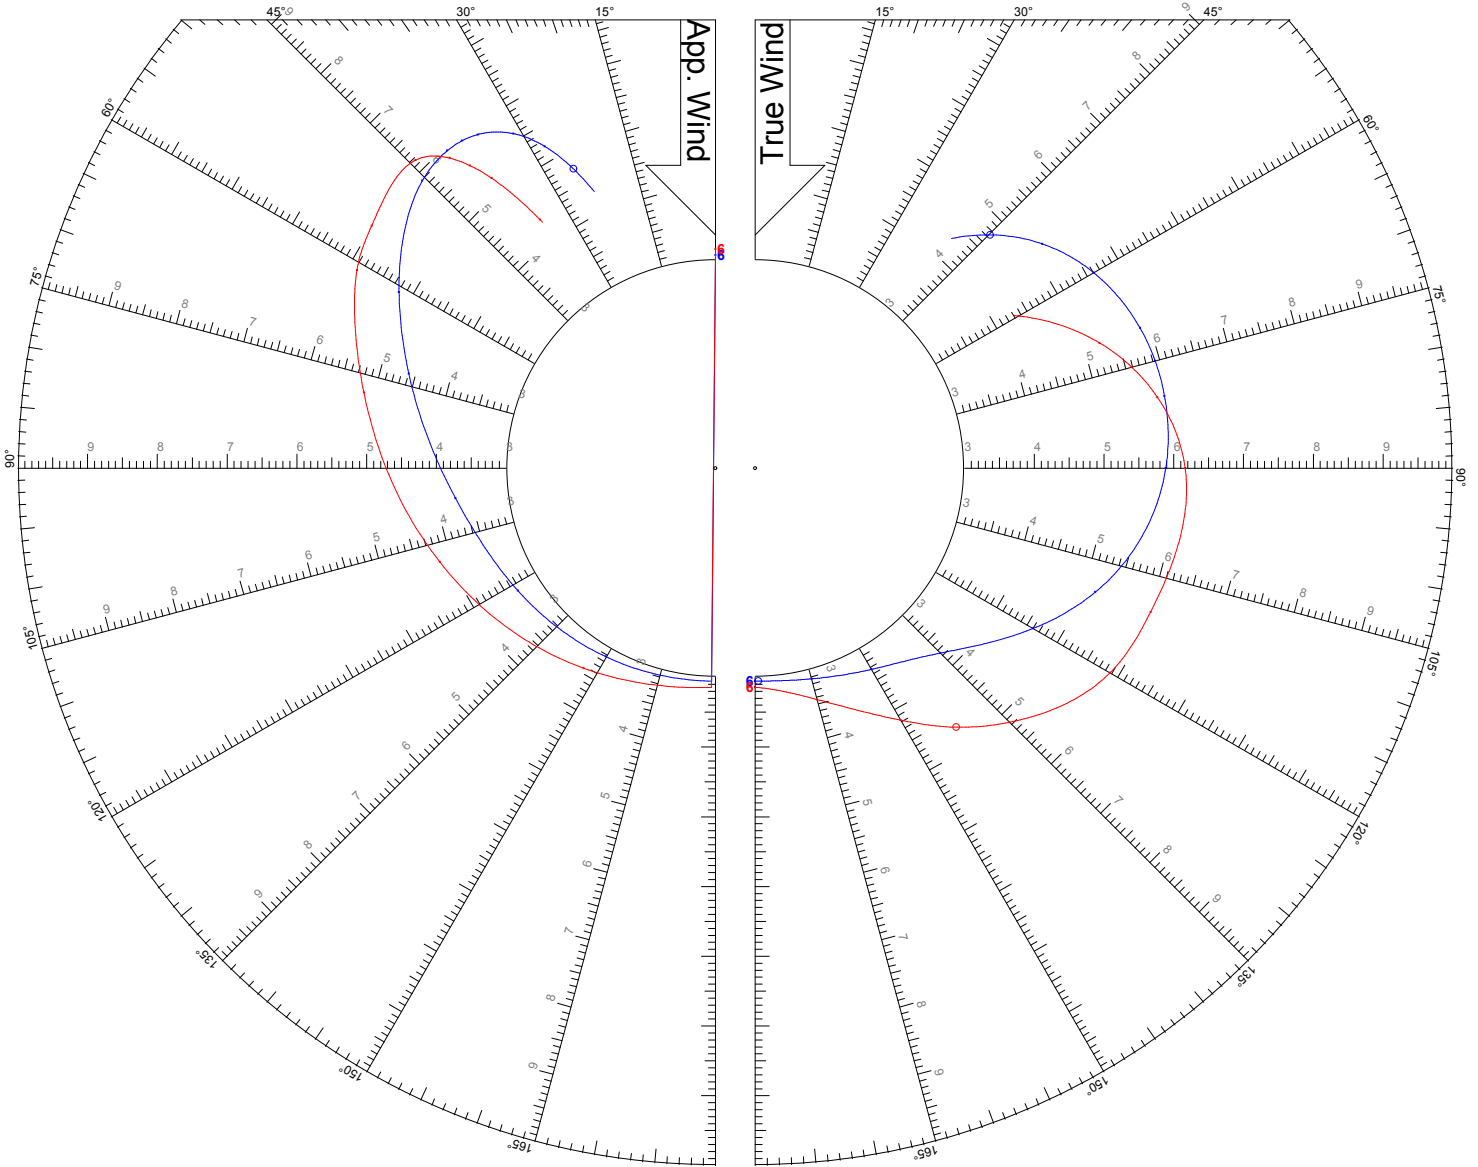

LEGEND

TWS: 6, 8, 10, 12, 14, 16, 20 kts

Jib

Asymmetric Spinnaker on Centerline

SPEED GUIDE

HANSE

455

LEGEND