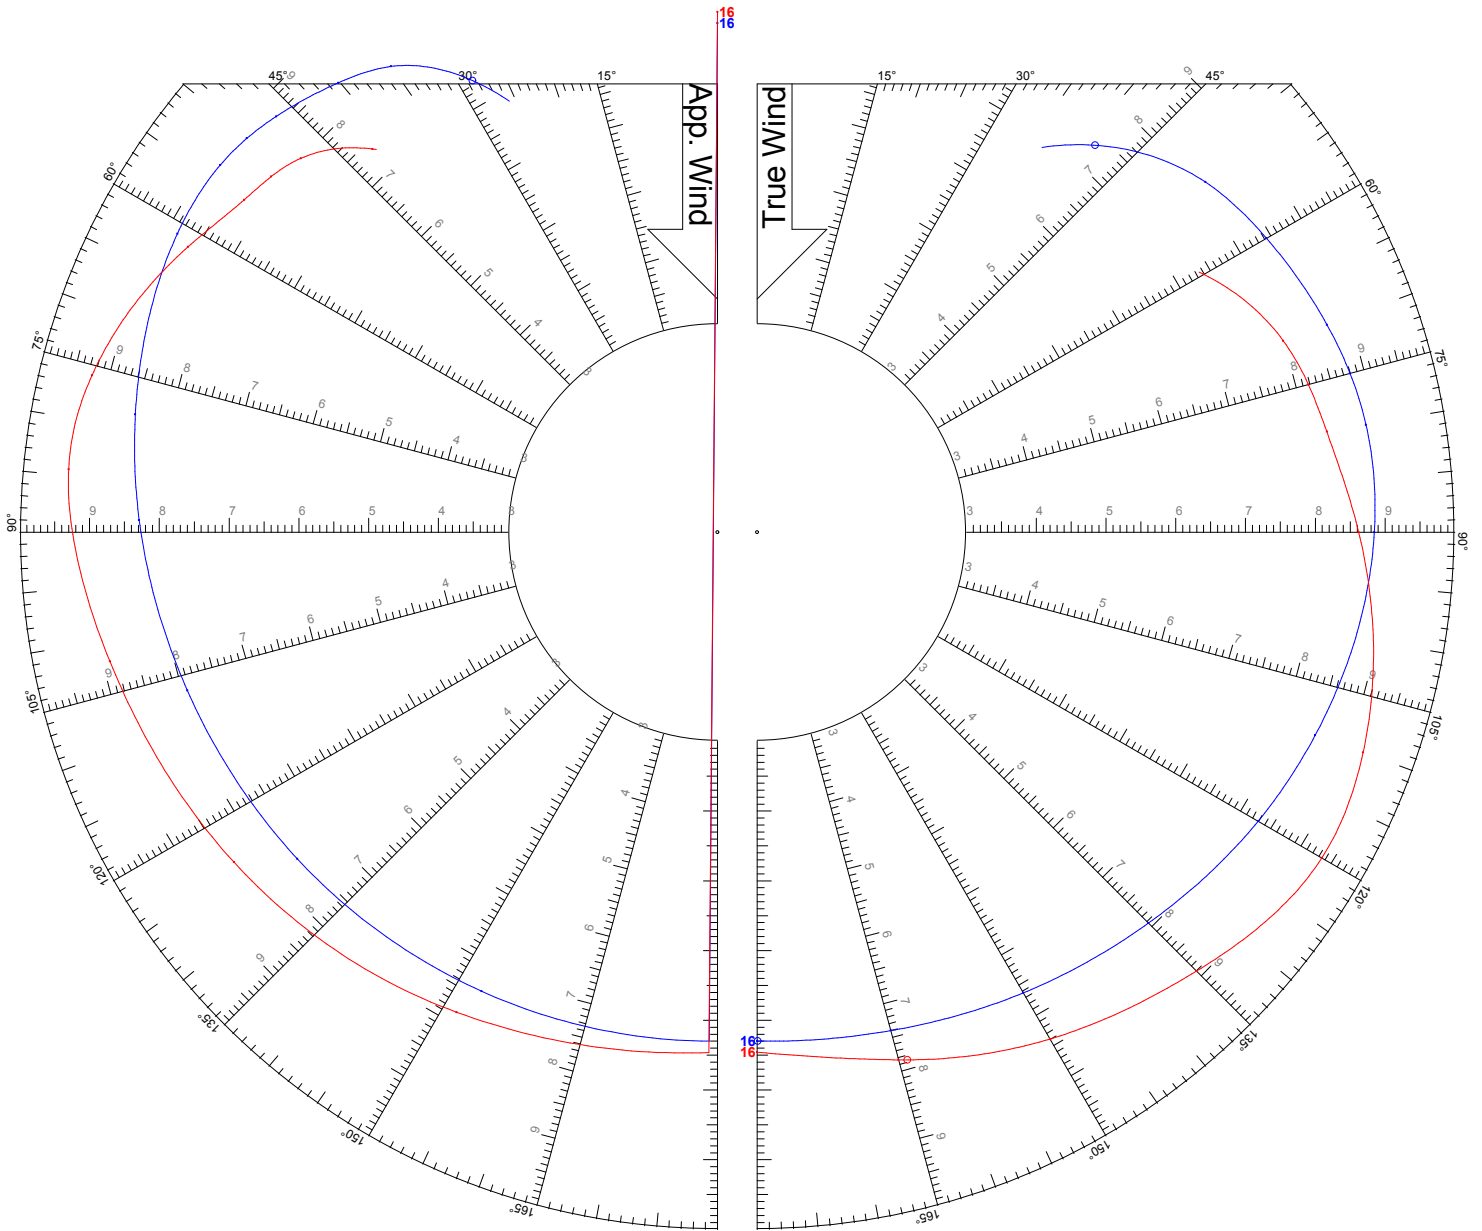

SPEED GUIDE

HANSE

455

LEGEND

TWS: 16 kts

Jib

Asymmetric Spinnaker on Centerline