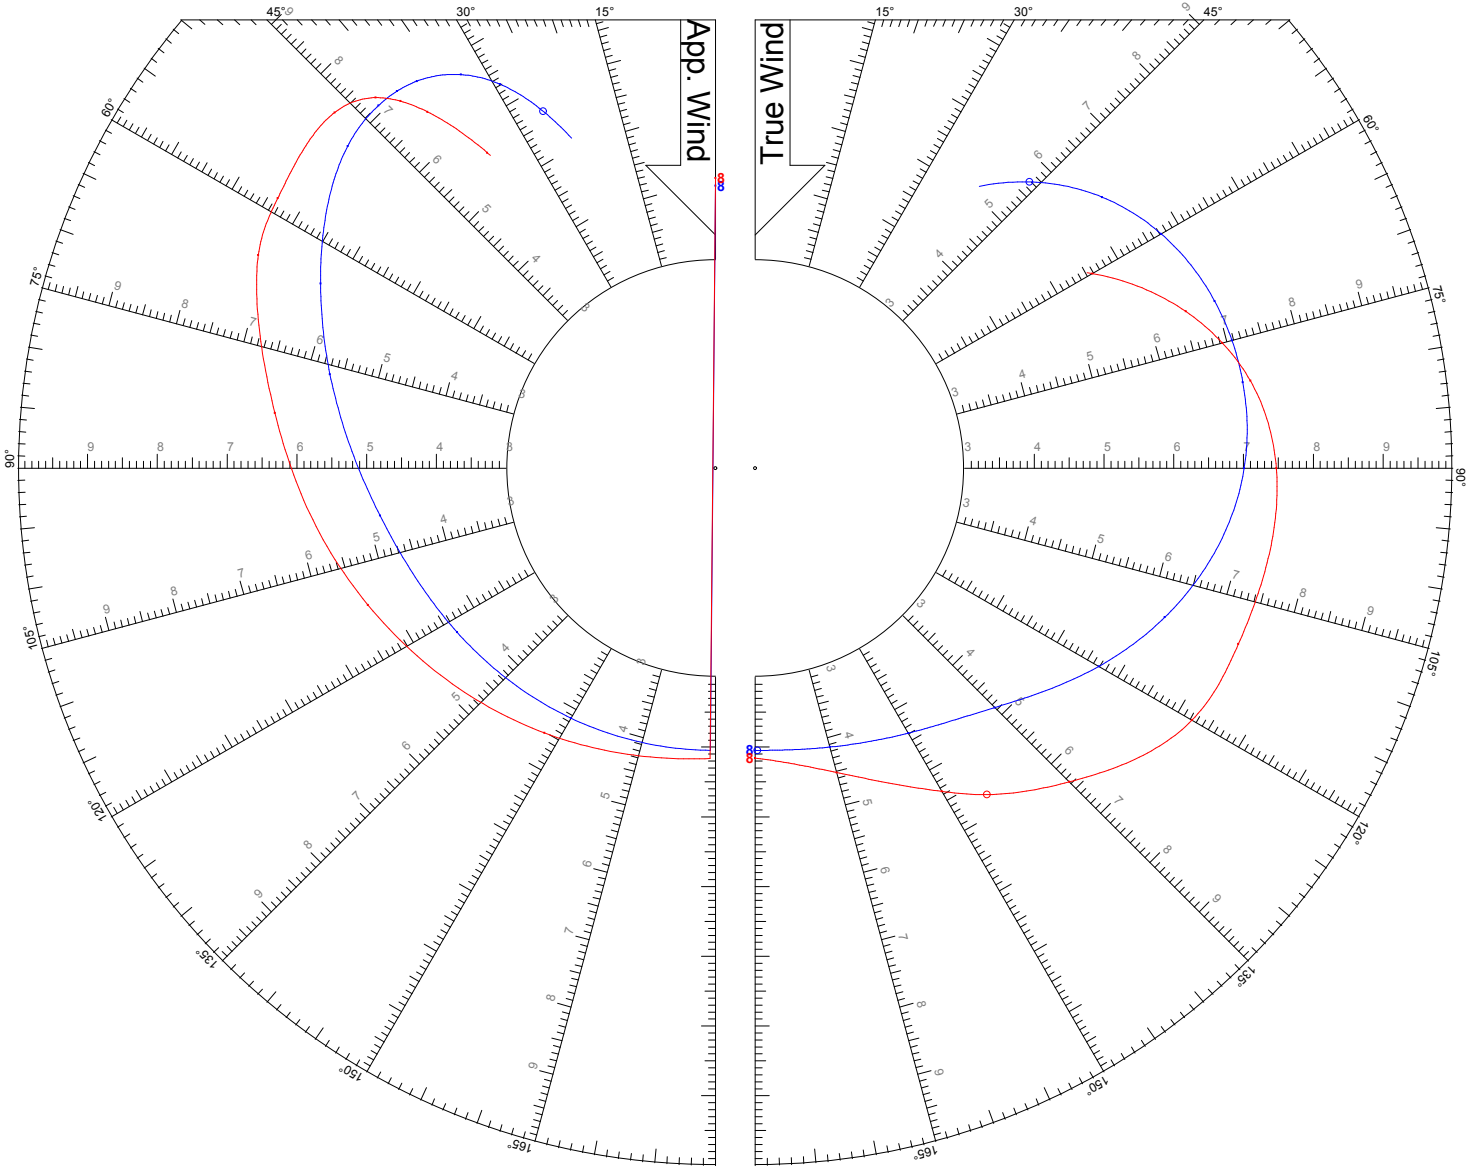

TWS: 6 kts

Jib

Asymmetric Spinnaker on Centerline

SPEED GUIDE

HANSE

455

World Leader in Rating Technology

LEGEND