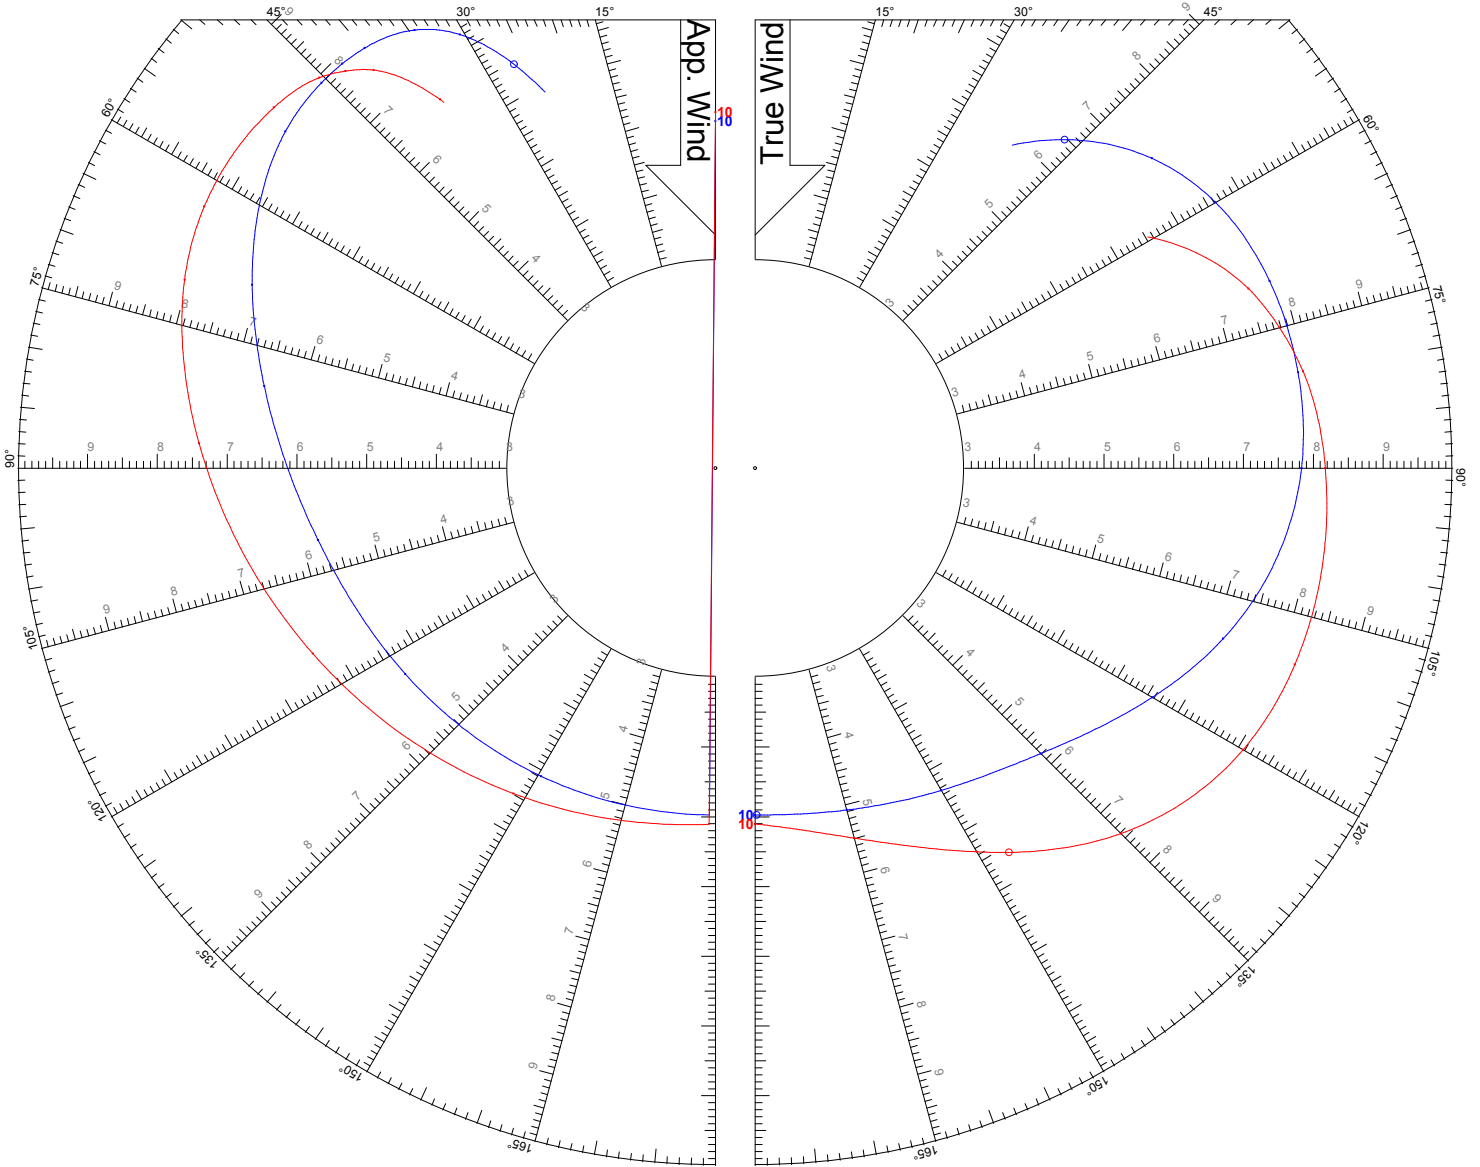

TWS: 8 kts

Jib

Asymmetric Spinnaker on Centerline

SPEED GUIDE

HANSE

455

LEGEND

TWS: 10 kts