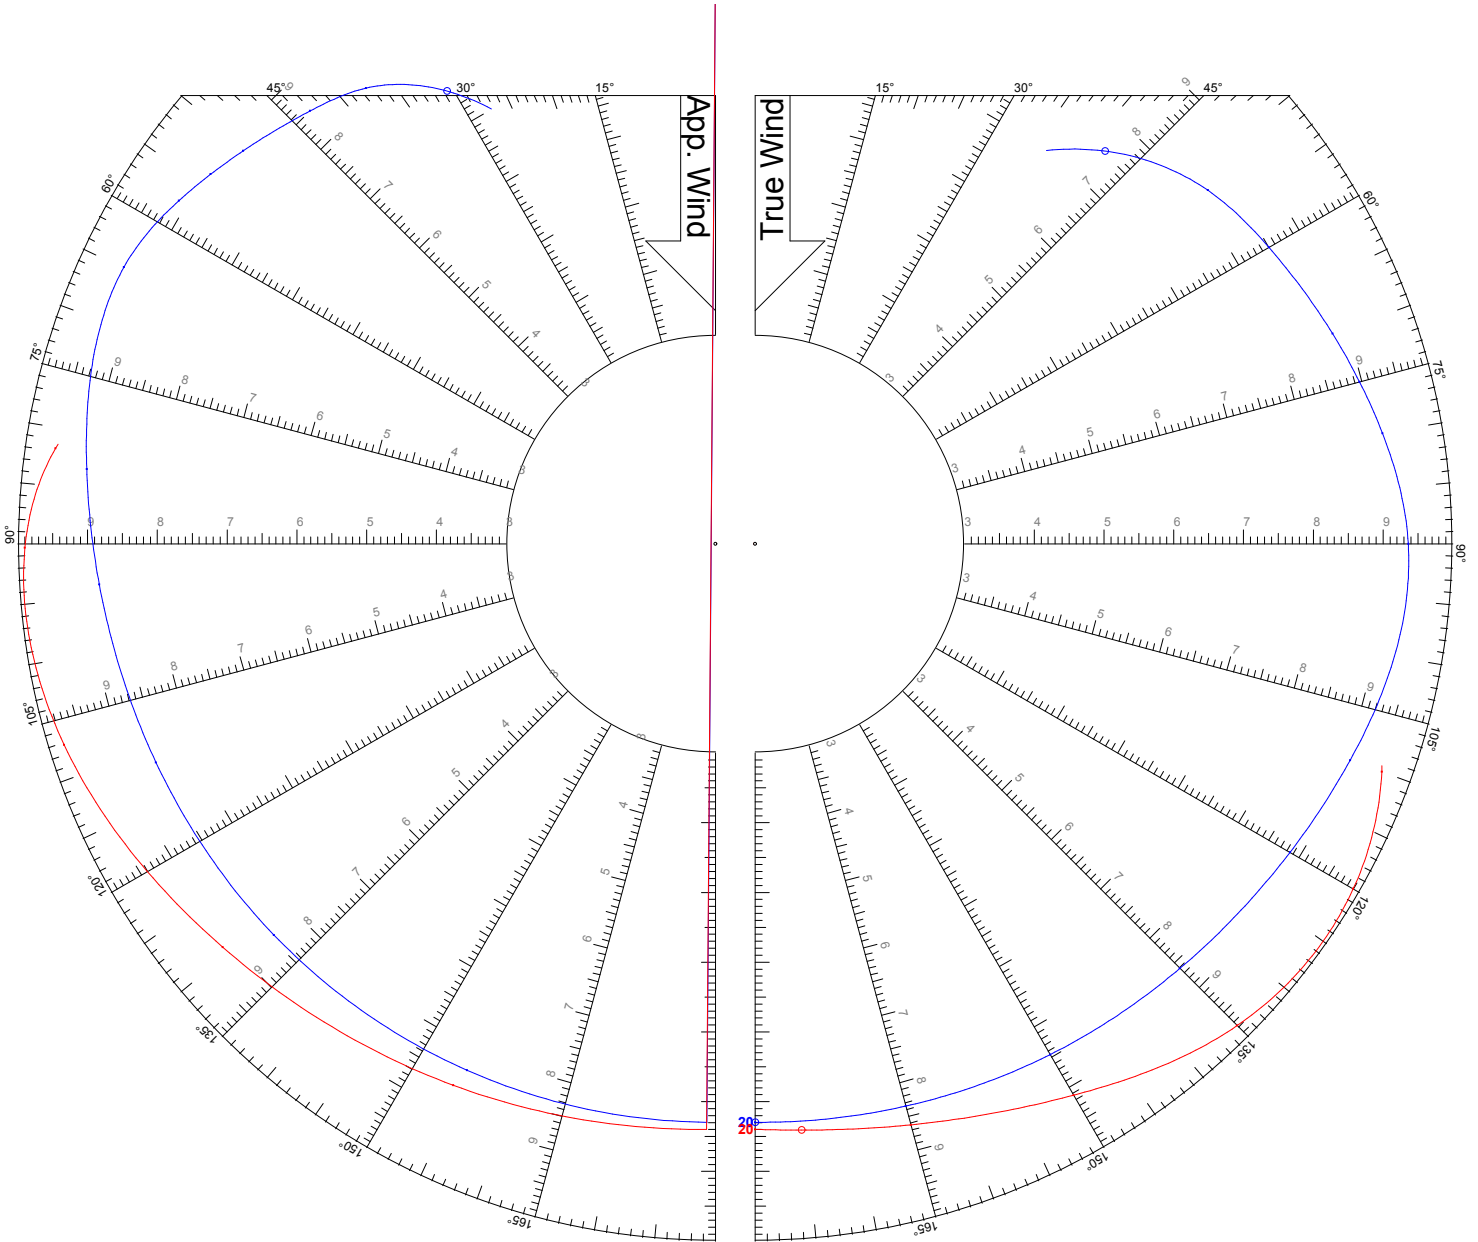

SPEED GUIDE

HANSE

455

LEGEND

TWS: 20 kts

Jib

Asymmetric Spinnaker on Centerline