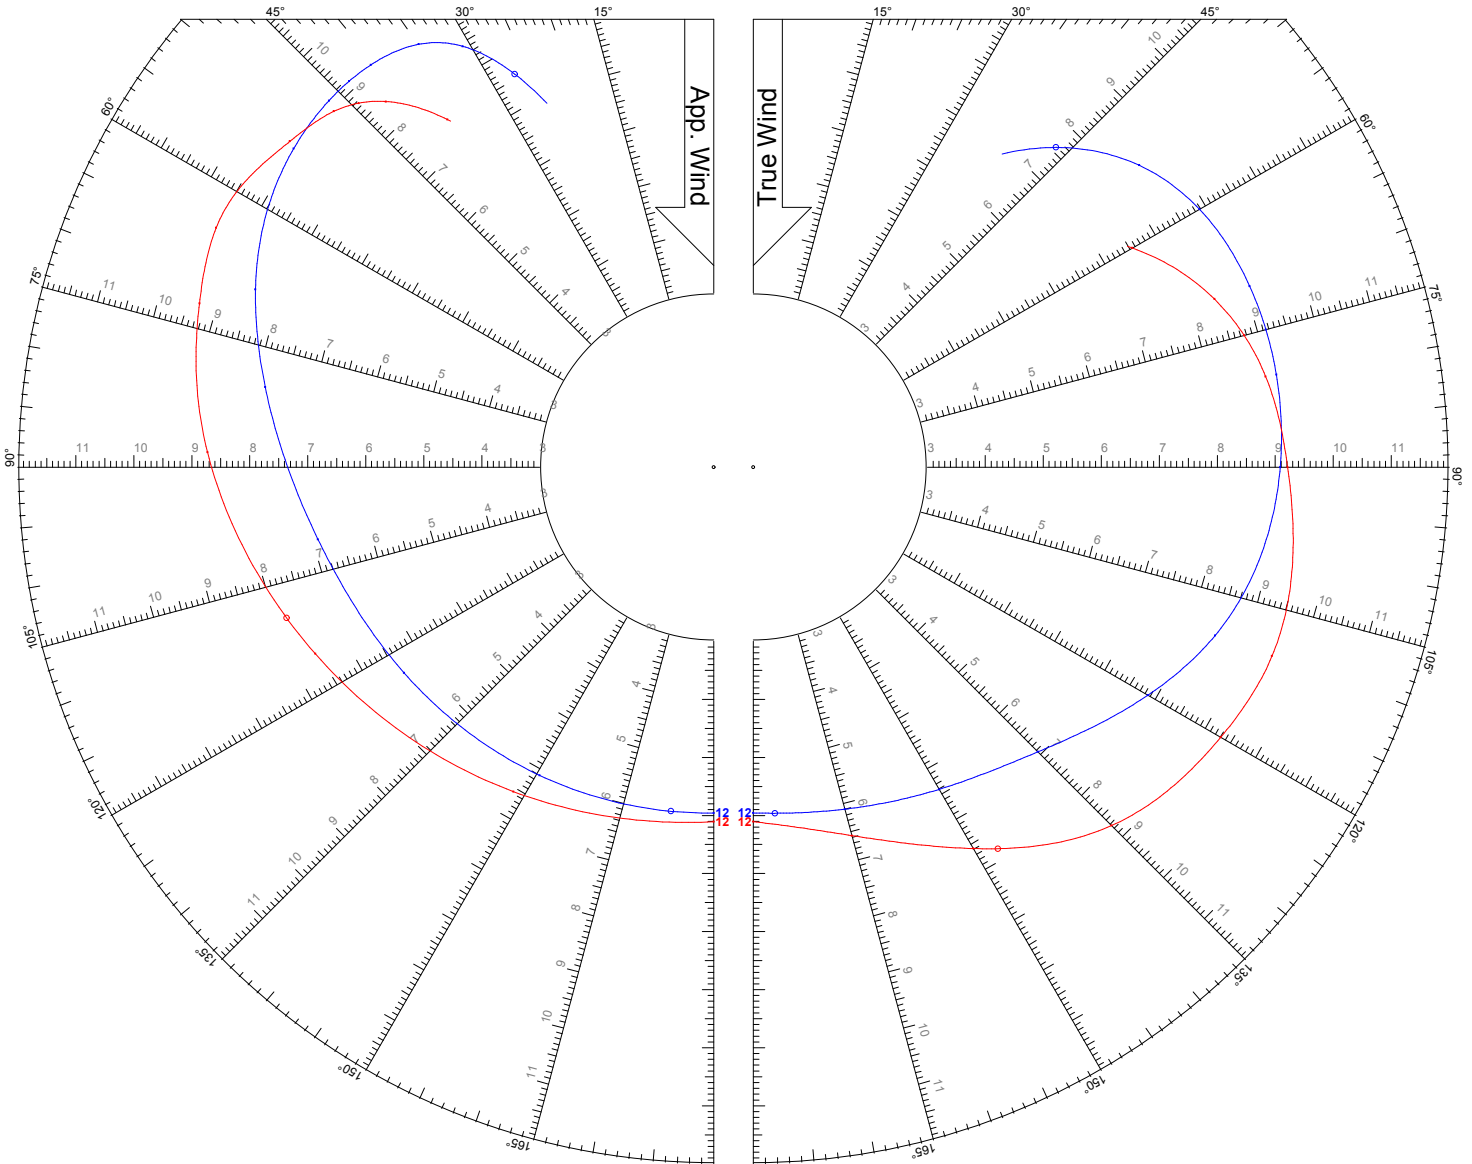

SPEED GUIDE

HANSE 575

LEGEND

TWS: 12 kts

Jib

Asymmetric Spinnaker on Centerline