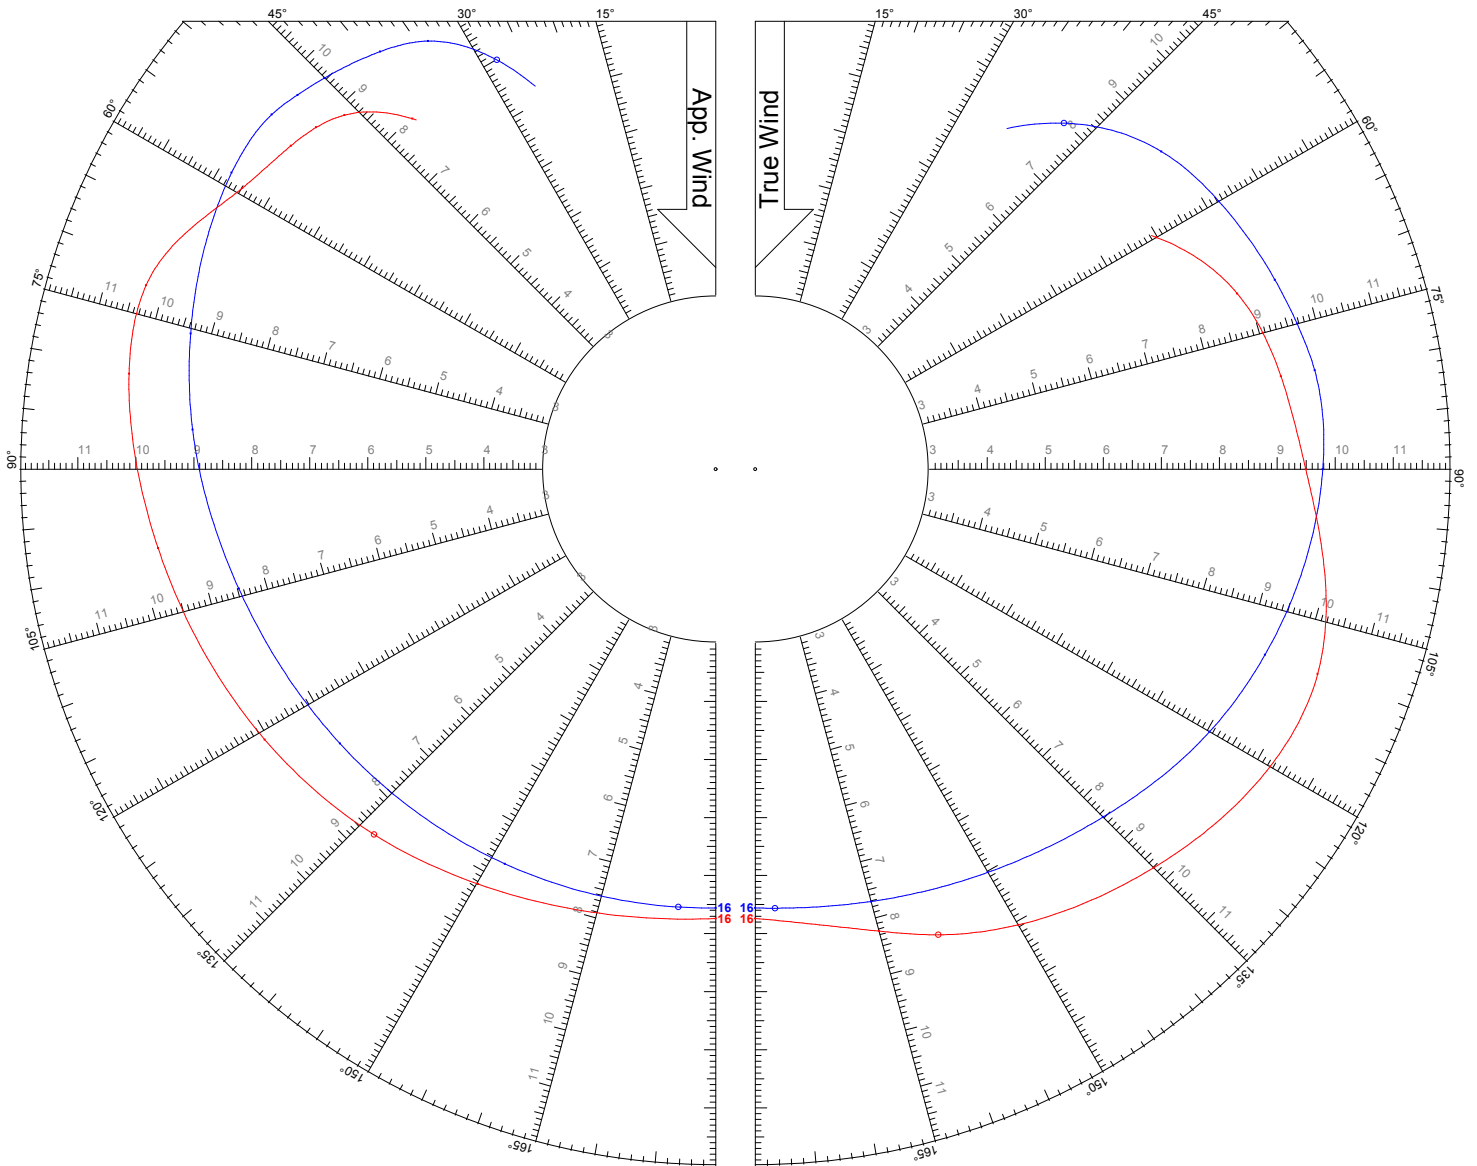

SPEED GUIDE

HANSE 575

LEGEND

TWS: 16 kts

Jib

Asymmetric Spinnaker on Centerline