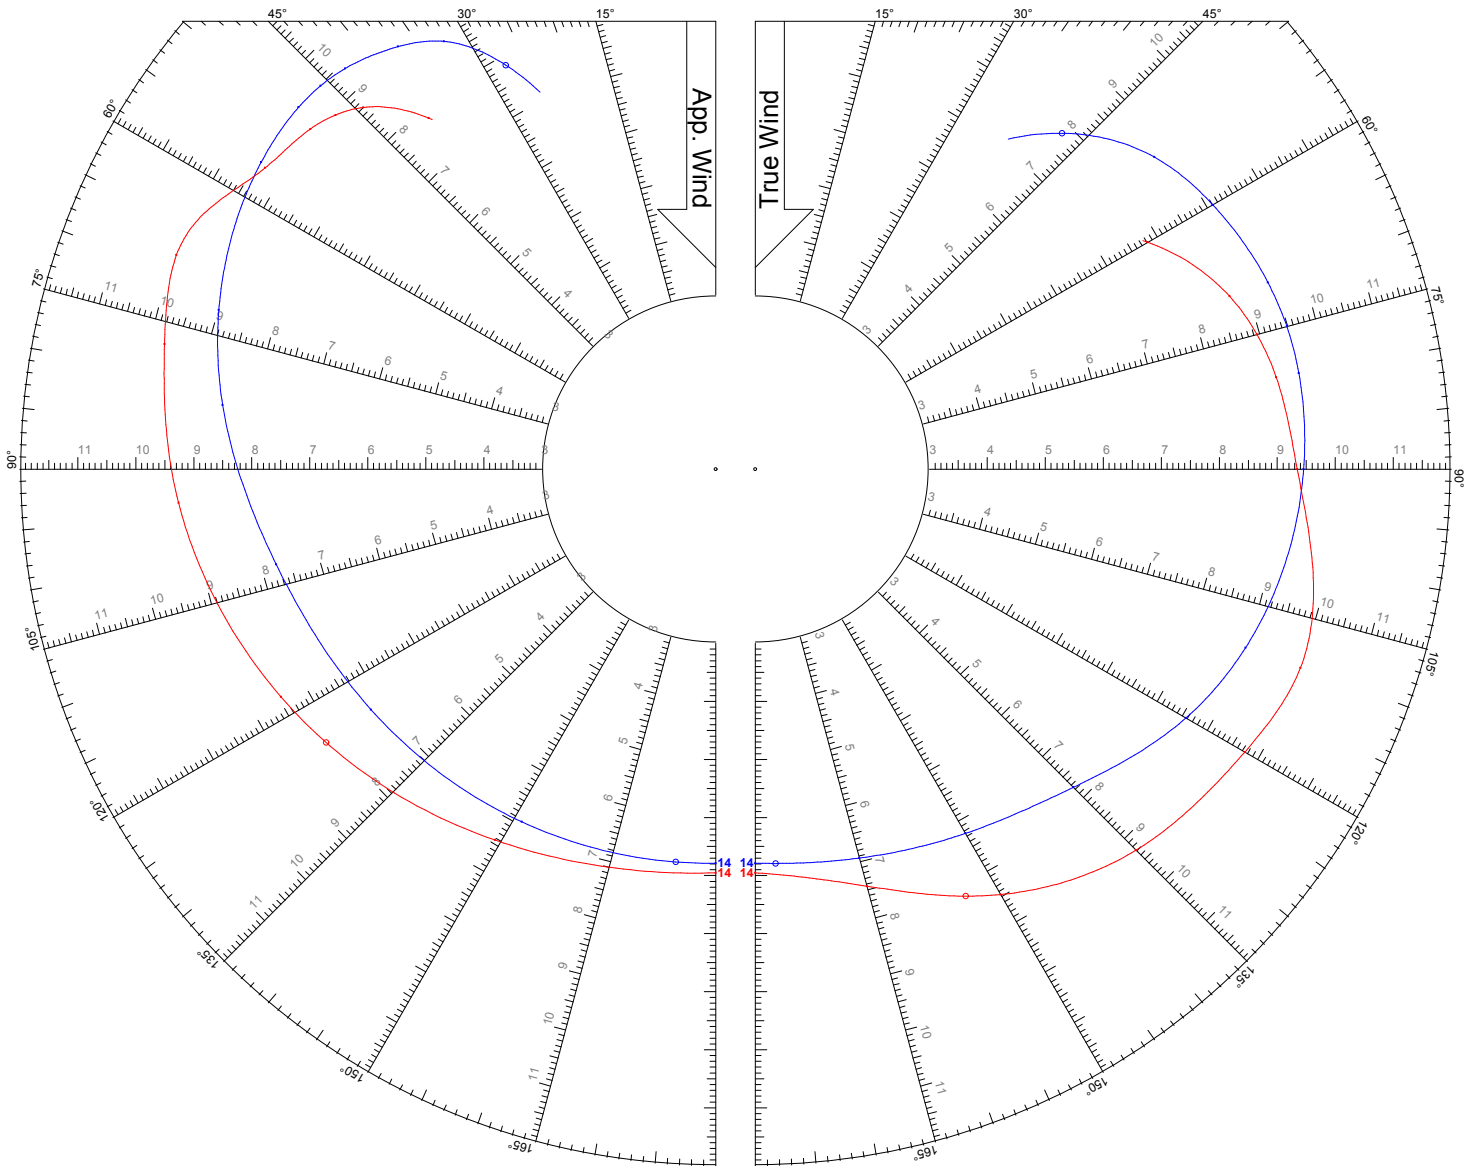

SPEED GUIDE

HANSE 575

LEGEND

TWS: 14 kts

Jib

Asymmetric Spinnaker on Centerline