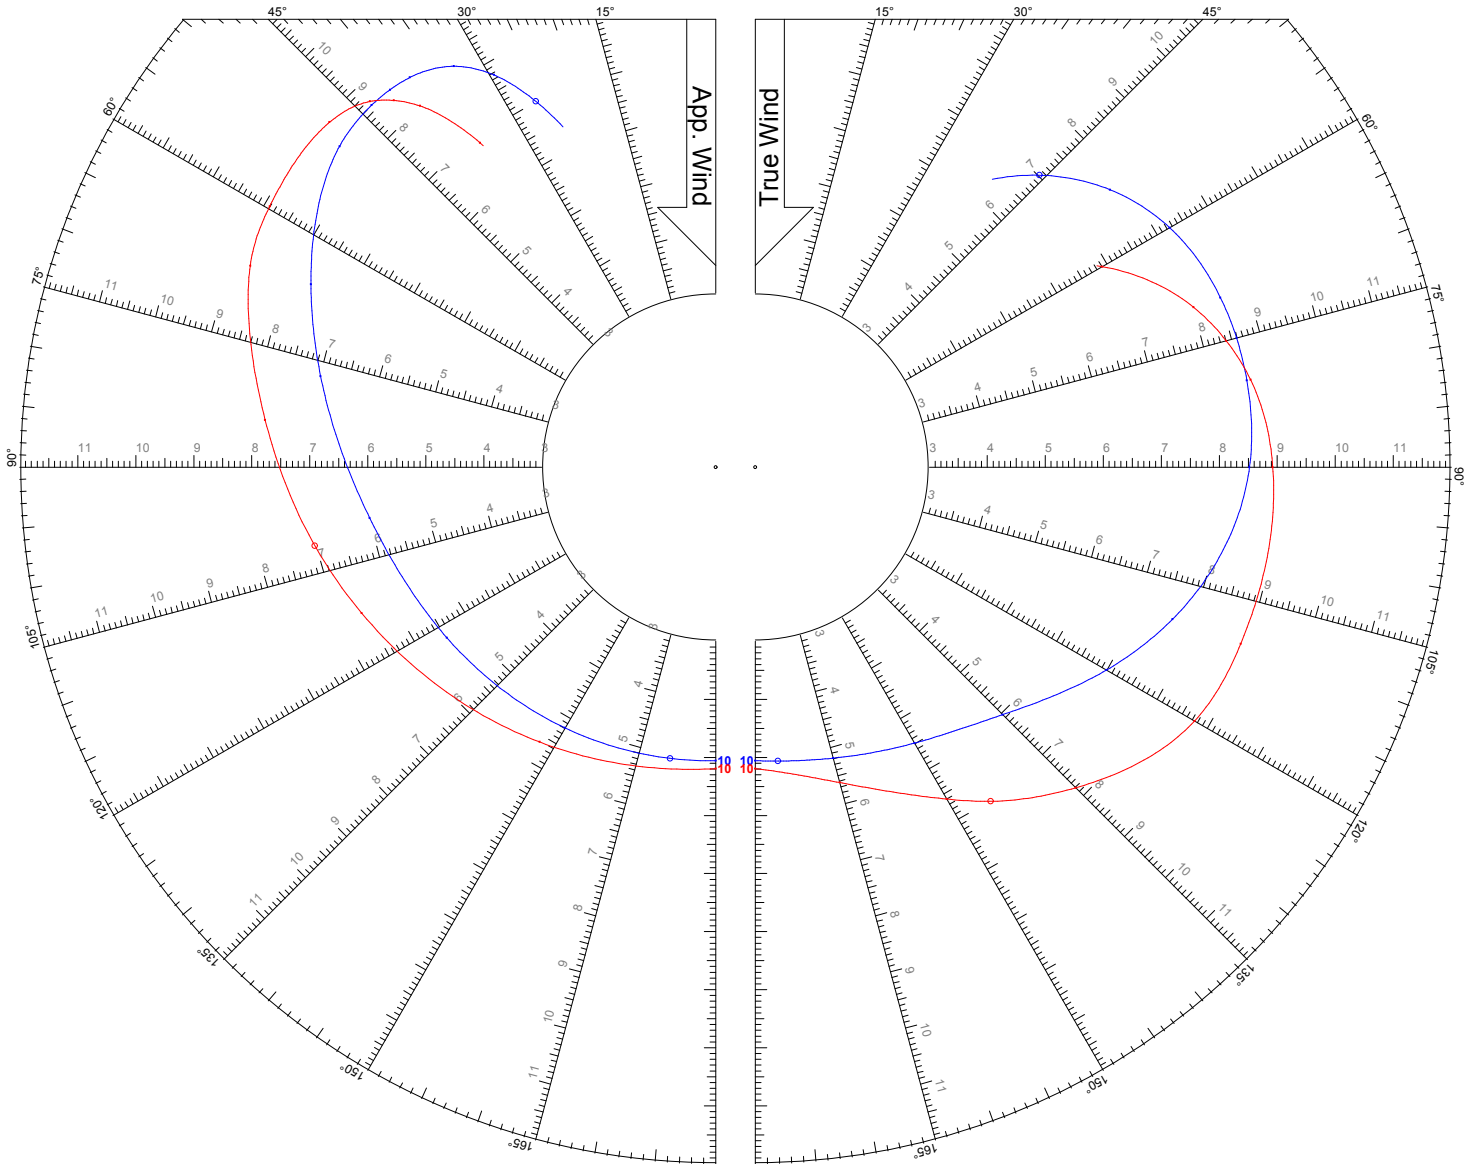

SPEED GUIDE

HANSE 575

LEGEND

TWS: 10 kts

Jib

Asymmetric Spinnaker on Centerline