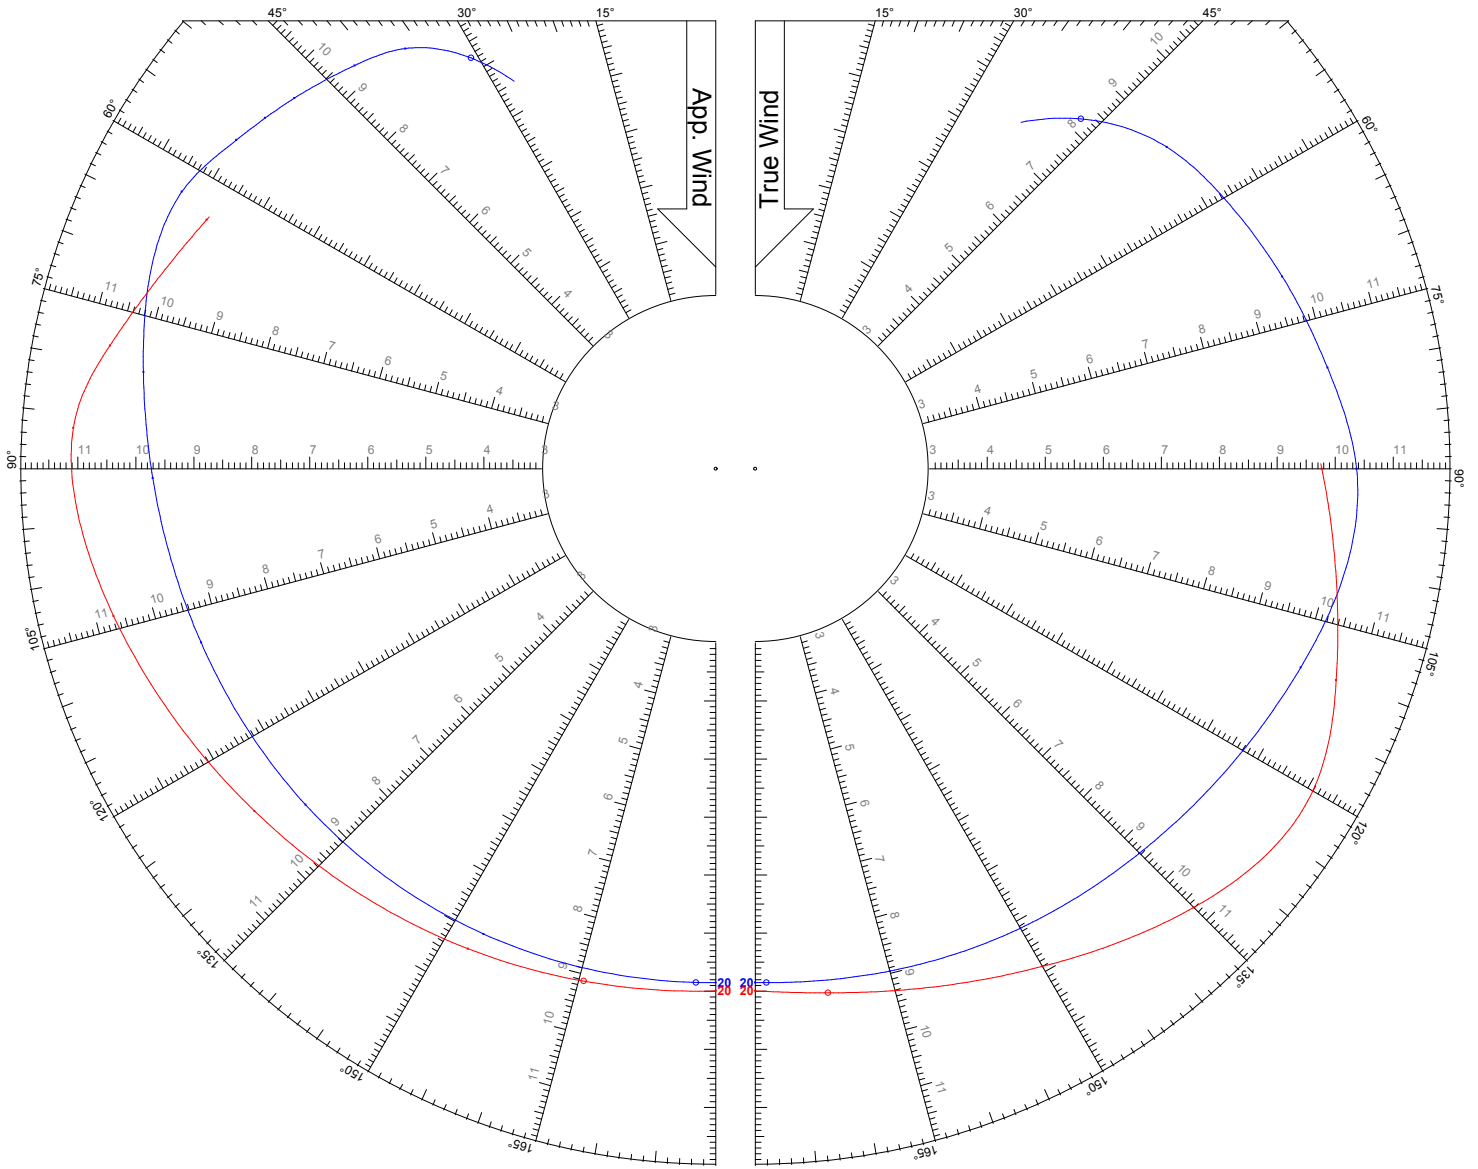

SPEED GUIDE

LEGEND

TWS: 20 kts

Jib

Asymmetric Spinnaker on Centerline