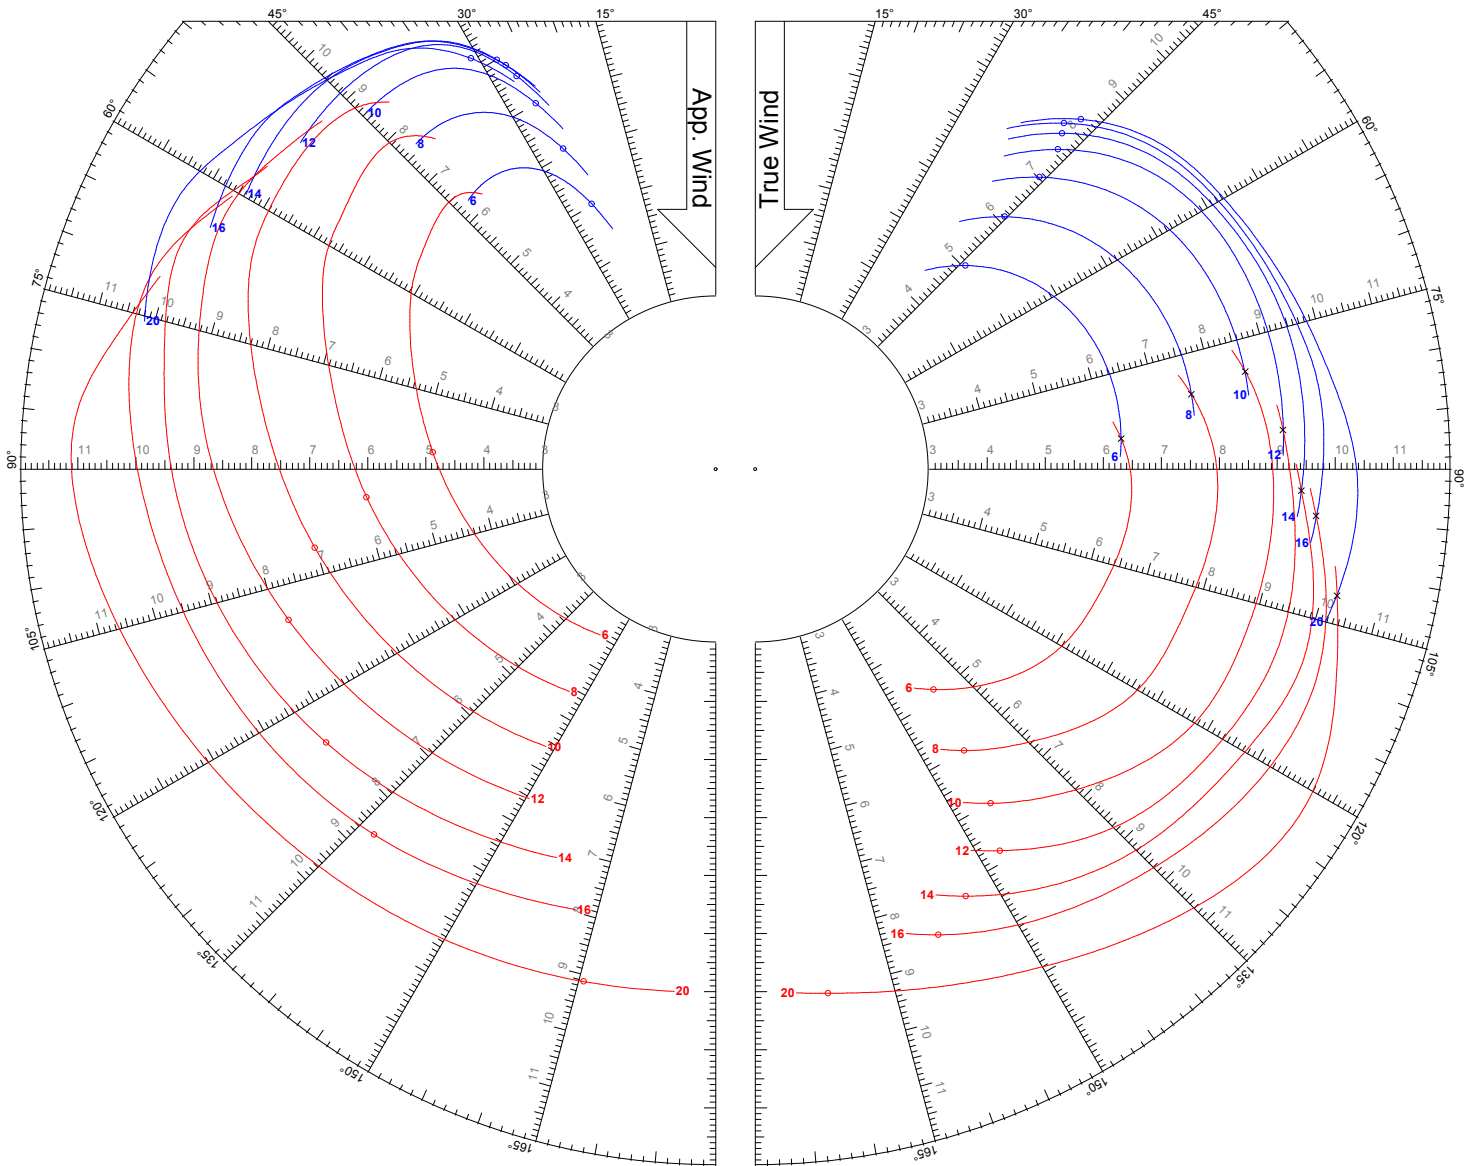

# SPEED GUIDE

HANSE 575

## LEGEND

TWS: 6, 8, 10, 12, 14, 16, 20 kts

Jib

Asymmetric Spinnaker on Centerline

## LEGEND

TWS: 6 kts

Jib

Asymmetric Spinnaker on Centerline