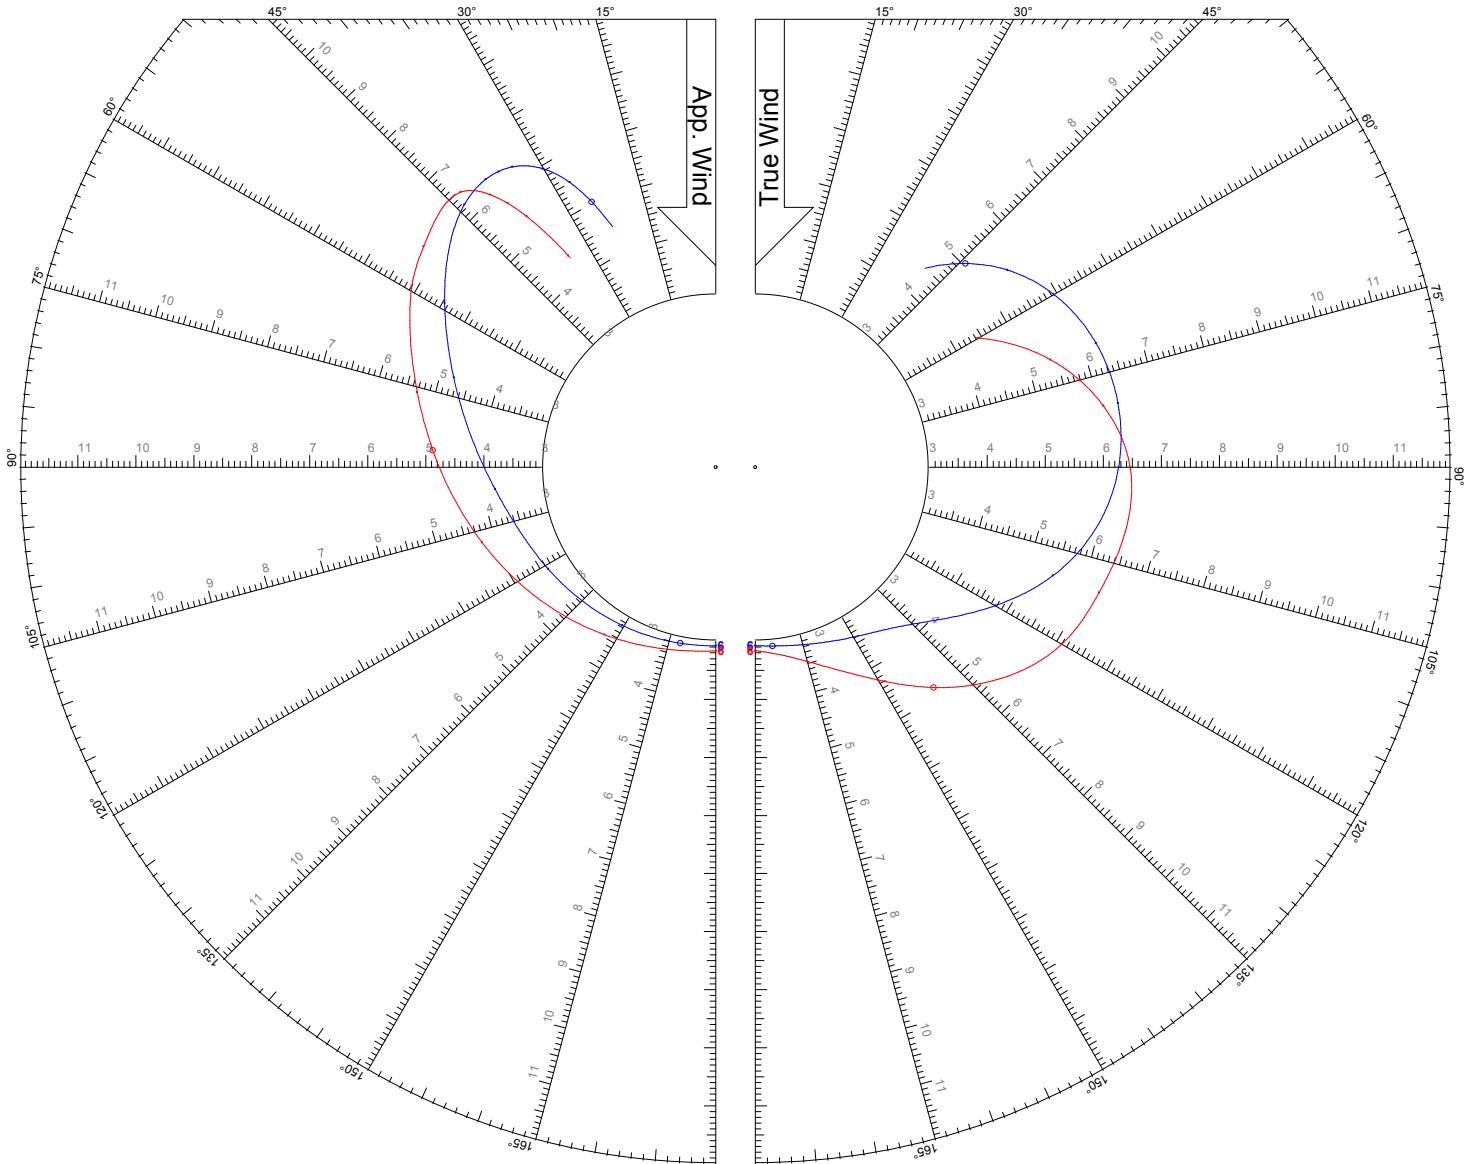

SPEED GUIDE

HANSE 575

LEGEND

TWS: 6 kts

Jib

Asymmetric Spinnaker on Centerline