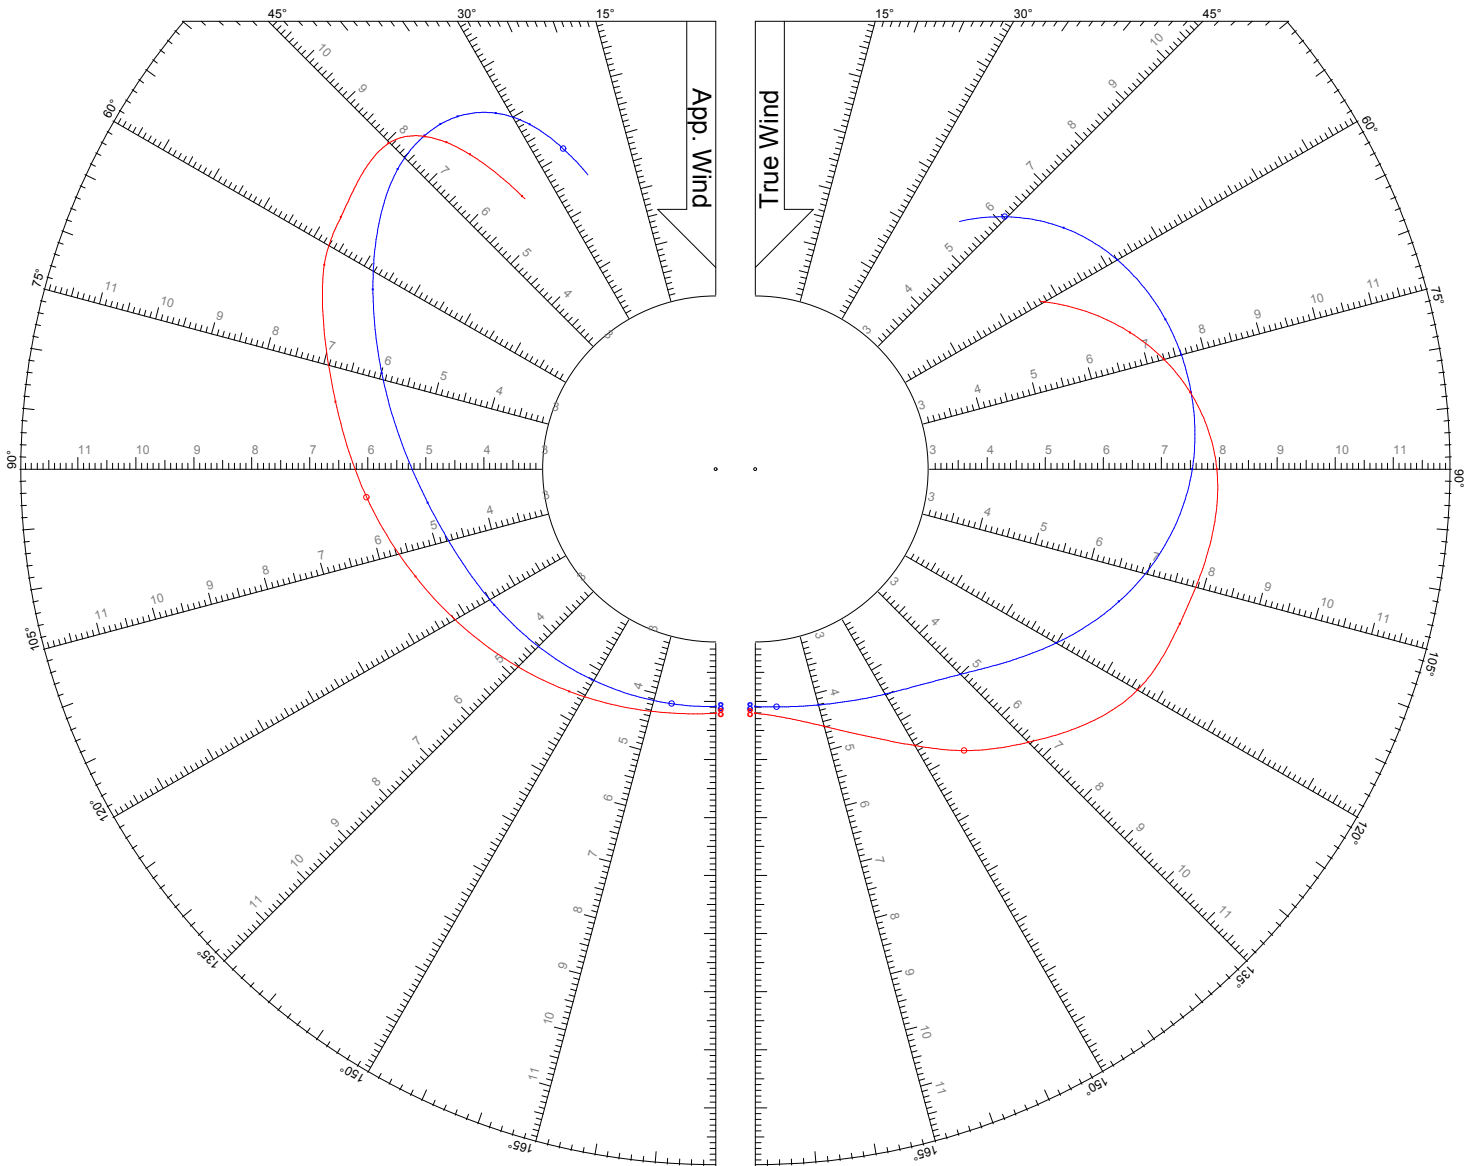

SPEED GUIDE

LEGEND

TWS: 8 kts

Jib

Asymmetric Spinnaker on Centerline